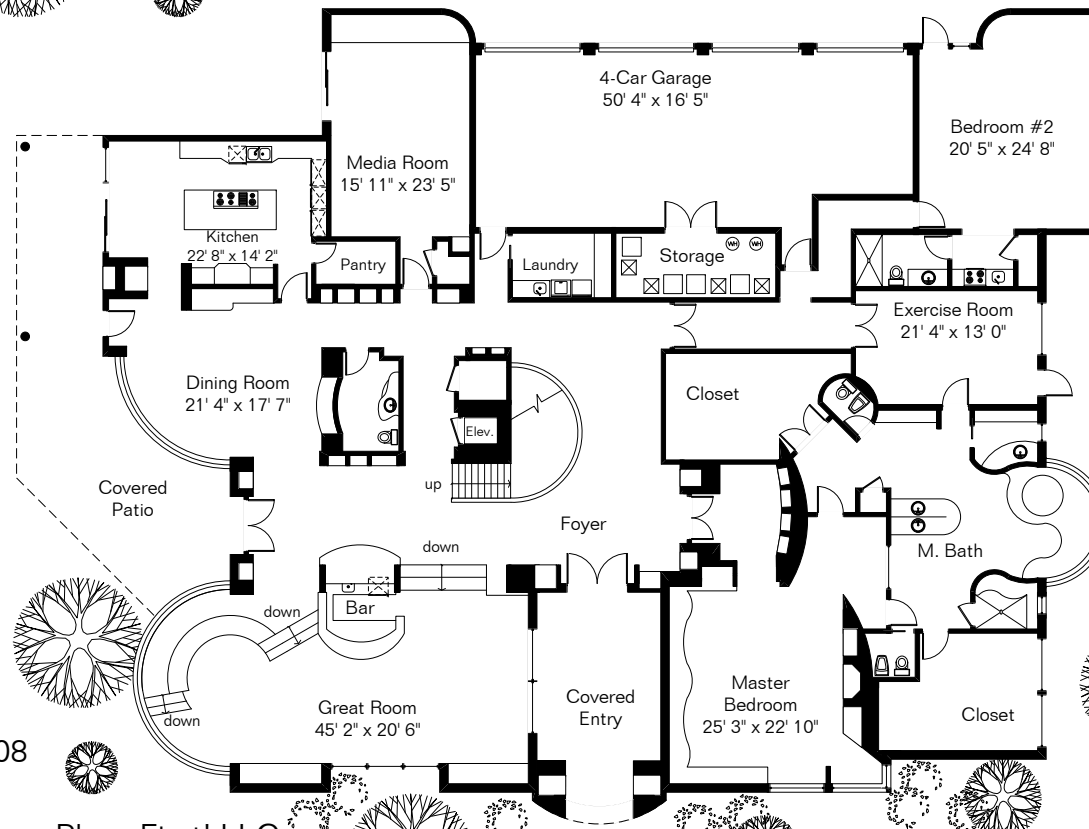

The square footages and room size information are deemed to be reliable but are not guaranteed and should be independently verified.

Living Area 9,630 Sq Ft
Garage 1,205 Sq Ft

7431 E Secret Canyon Dr

Presented by Russell & Christine Long
Long Realty Company
(520) 529-1116

2nd Floor

1st Floor

Pool Area

Site Visit July 2008
0 ft. 6 ft 10 ft. 20 ft.

Copyright 2008 Floor Plans First! LLC
All Rights Reserved.

www.FloorPlansFirst.com

Toll Free (877) 887-1500
Voice (520) 881-1500
Fax (520) 791-7701