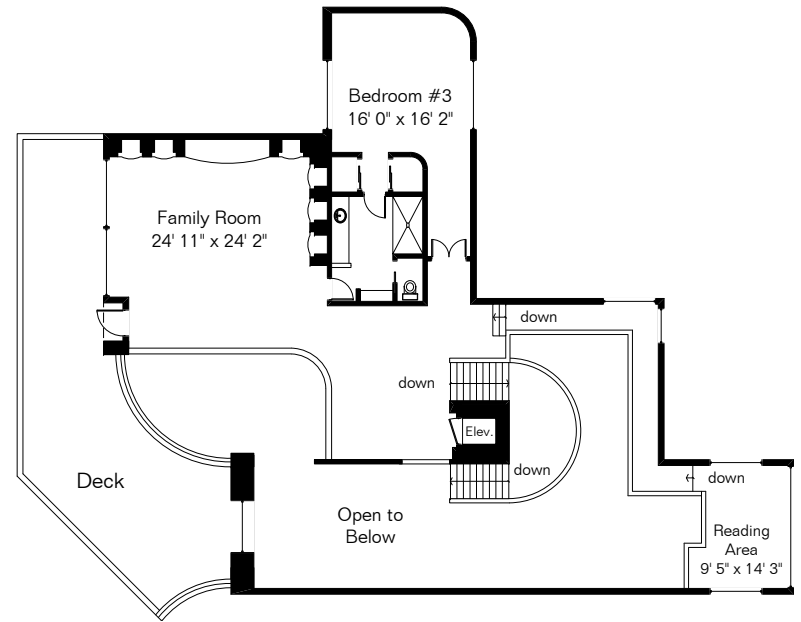

The square footages and room size information are deemed to be reliable but are not guaranteed and should be independently verified.

Living Area 9,630 Sq Ft
Garage 1,205 Sq Ft

7431 E Secret Canyon Dr

Presented by Russell & Christine Long
Long Realty Company
(520) 529-1116

2nd Floor

1st Floor

Pool Area

Site Visit July 2008
0 ft. 6 ft 10 ft. 20 ft.

Copyright 2008 Floor Plans First! LLC
All Rights Reserved.

www.FloorPlansFirst.com

Toll Free (877) 887-1500
Voice (520) 881-1500
Fax (520) 791-7701