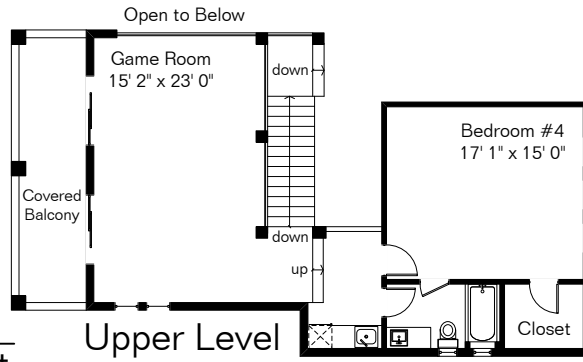

The square footages and room size information are deemed to be reliable but are not guaranteed and should be independently verified.

Main House 6,665 Sq Ft  
 Casita 655 Sq Ft  
 Total Living Area 7,320 Sq Ft  
 Garage 1,029 Sq Ft