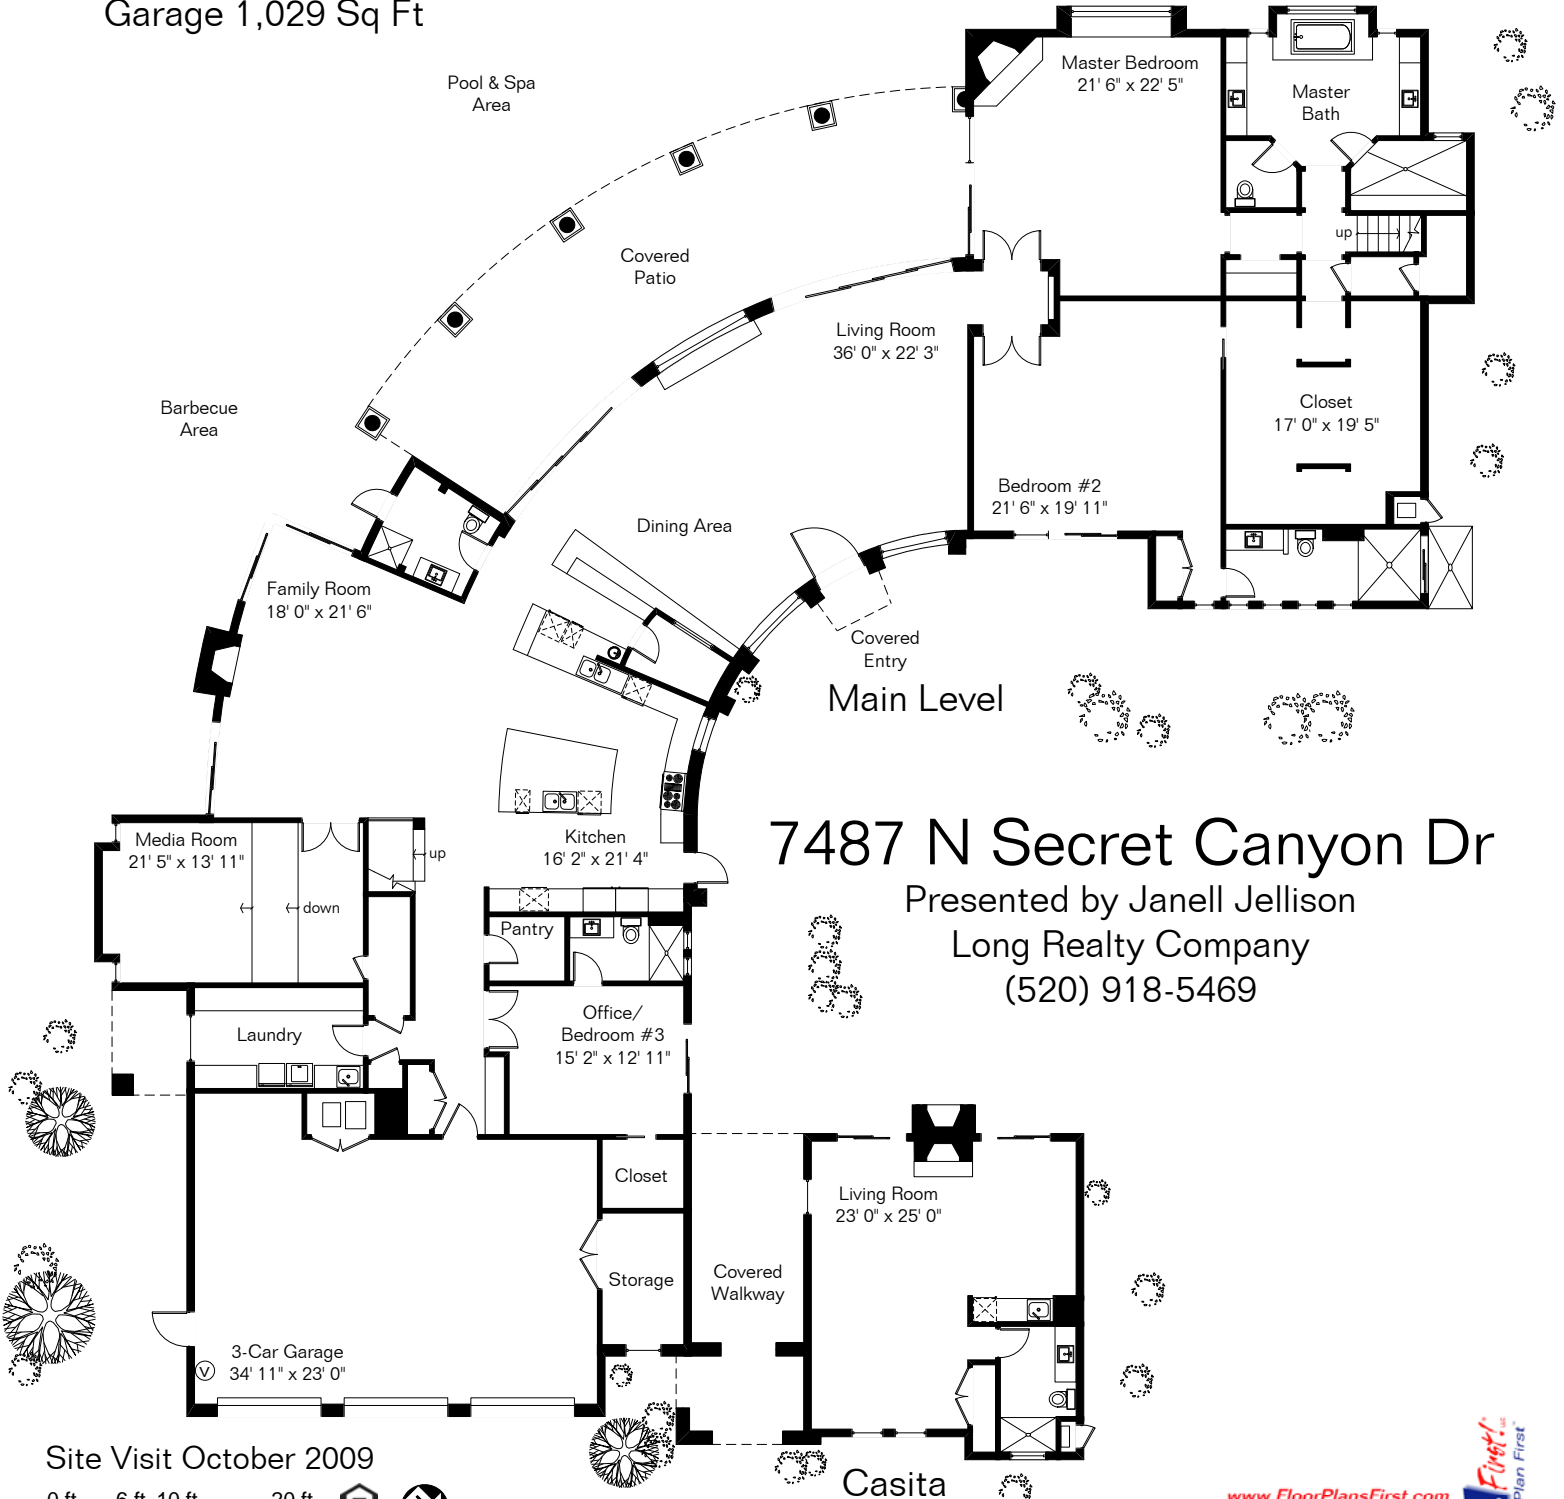

The square footages and room size information are deemed to be reliable but are not guaranteed and should be independently verified.

Main House 6,665 Sq Ft  
 Casita 655 Sq Ft  
 Total Living Area 7,320 Sq Ft  
 Garage 1,029 Sq Ft

7487 N Secret Canyon Dr

Presented by Janell Jellison

Long Realty Company

(520) 918-5469

Site Visit October 2009

Copyright 2009 Floor Plans First! LLC

All Rights Reserved.

[www.FloorPlansFirst.com](http://www.FloorPlansFirst.com)