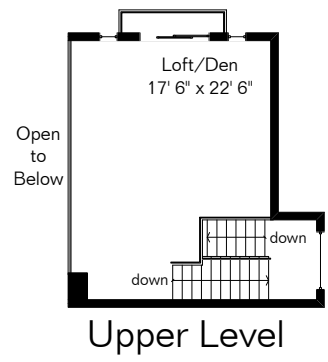

The square footages and room size information are deemed to be reliable but are not guaranteed and should be independently verified.

Main House 6,665 Sq Ft  
 Casita 655 Sq Ft  
 Total Living Area 7,320 Sq Ft  
 Garage 1,029 Sq Ft