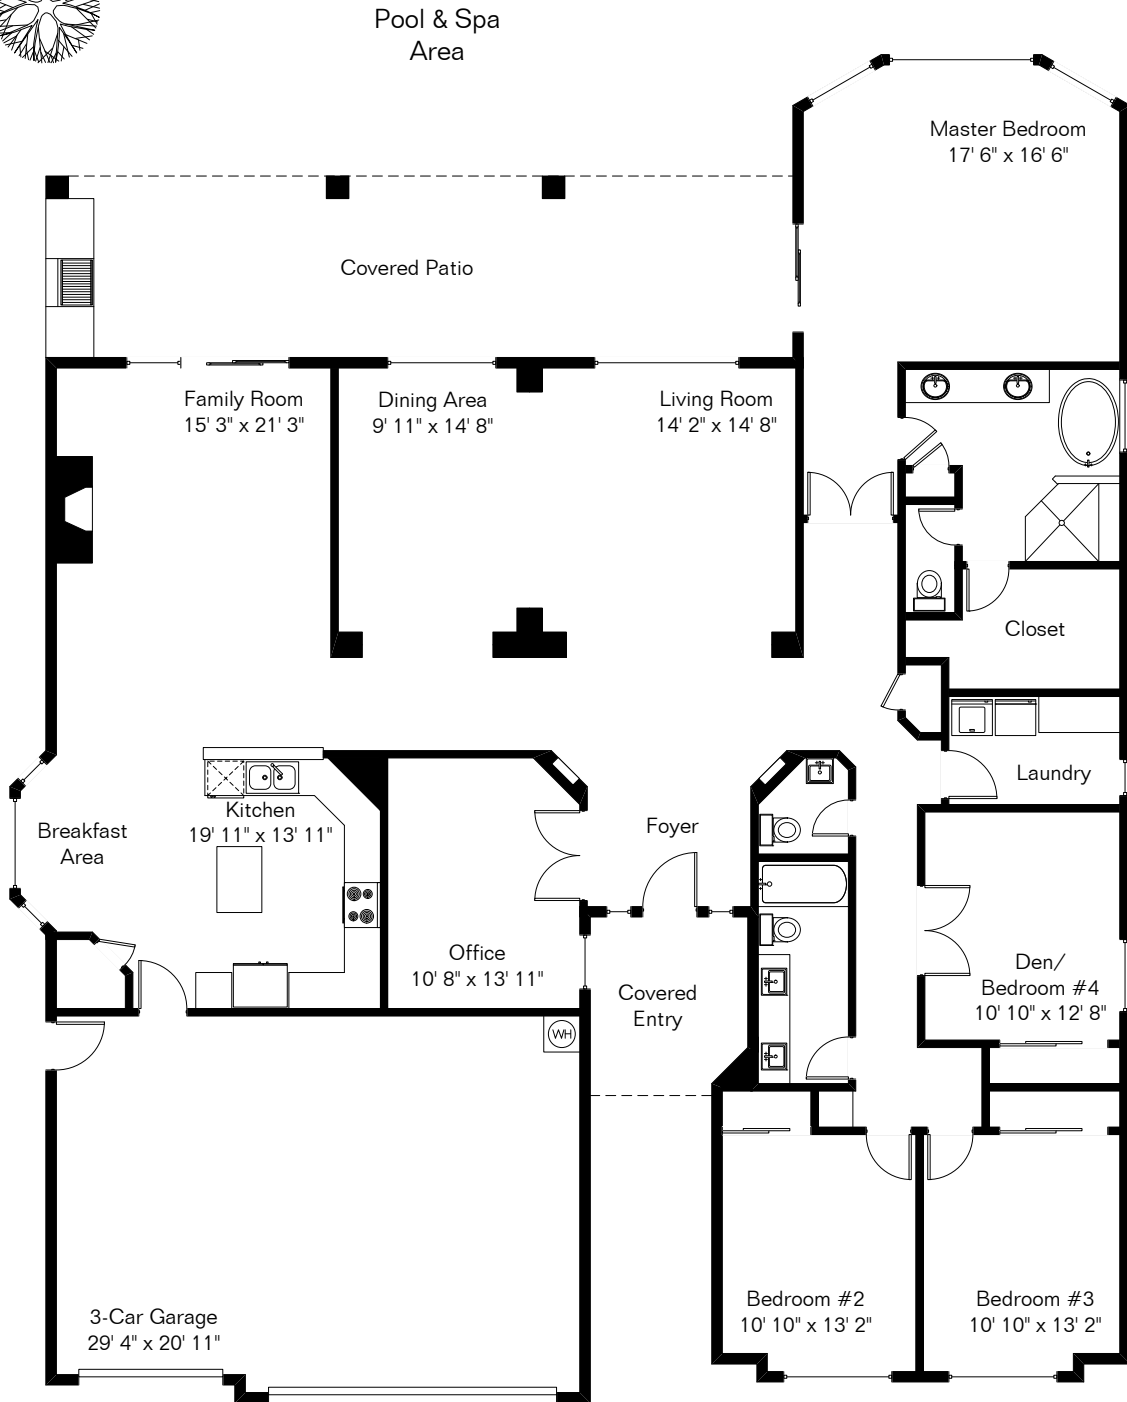

The square footages and room size information are deemed to be reliable but are not guaranteed and should be independently verified.

7614 E Camino Amistoso

Living Area 2,936 Sq Ft
Garage 640 Sq Ft

Site Visit August 2017

Copyright 2017 Floor Plans First! LLC
All Rights Reserved.

www.FloorPlansFirst.com

Toll Free (877) 887-1500
Voice (520) 881-1500
Fax (520) 791-7701

Floor Plans First!
See the Floor Plan First!