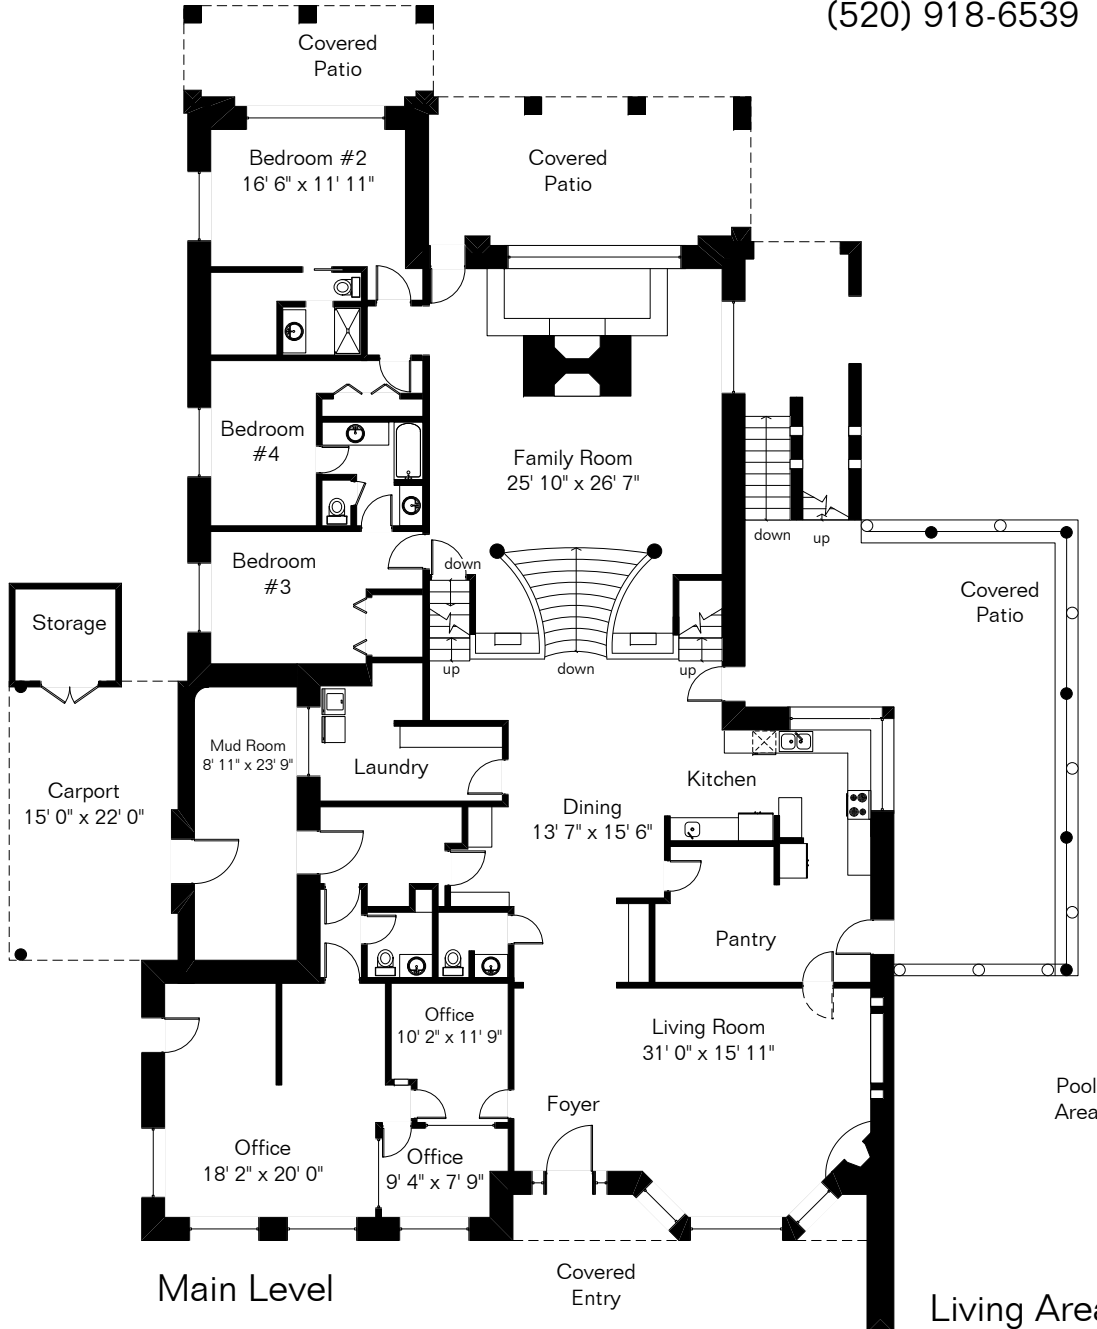

The square footages and room size information are deemed to be reliable but are not guaranteed and should be independently verified.

7617 E Snyder Rd

Presented by Kristy Kelly
 Long Realty Company
 (520) 918-6539

Site Visit August 2007

0 ft. 6 ft. 10 ft. 20 ft. 

Copyright 2007 Floor Plans First! LLC
 All Rights Reserved.

Main Level

Living Area 8,375 Sq Ft

Upper Level

Basement

www.FloorPlansFirst.com