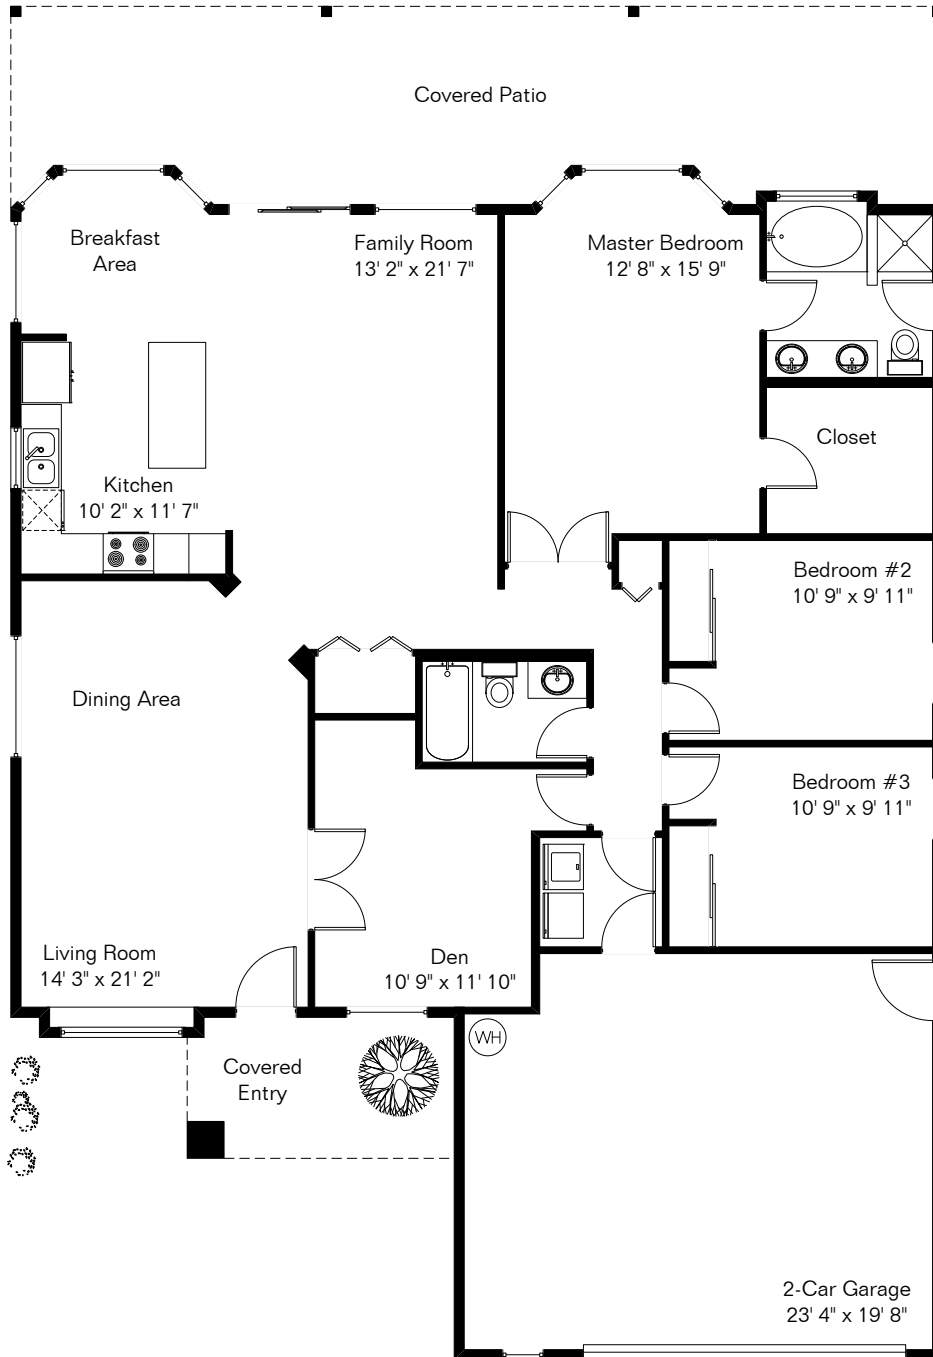

The square footages and room size information are deemed to be reliable but are not guaranteed and should be independently verified.

7813 W Beryl Ave

Site Visit July 2008

0 ft. 6 ft. 10 ft. 20 ft.

Copyright 2008 Floor Plans First! LLC
All Rights Reserved.

Living Area 1,833 Sq Ft
Garage 476 Sq Ft

www.FloorPlansFirst.com

Toll Free (877) 887-1500
Voice (520) 881-1500
Fax (520) 791-7701

Floor Plans First!
See the Floor Plan First!