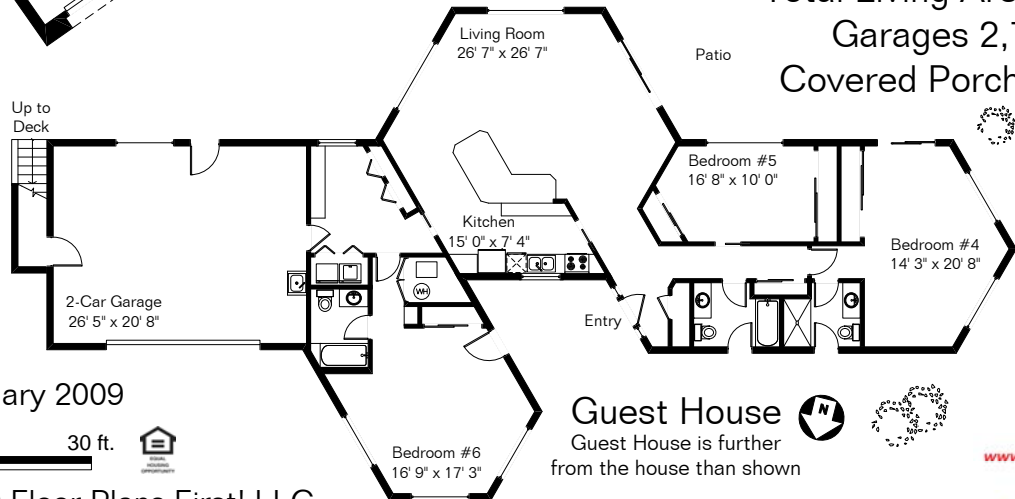

The square footages and room size information are deemed to be reliable but are not guaranteed and should be independently verified.

# 7980 N Christie Dr

Presented by Rebecca Raney  
Long Realty Company  
(520) 401-0103

Main House 6,088 Sq Ft  
Guest House 2,071 Sq Ft  
Total Living Area 8,159 Sq Ft  
Garages 2,703 Sq Ft  
Covered Porch 1,976 Sq Ft

Site Visit February 2009

Copyright 2009 Floor Plans First! LLC  
All Rights Reserved.

Guest House  
Guest House is further from the house than shown

[www.FloorPlansFirst.com](http://www.FloorPlansFirst.com)