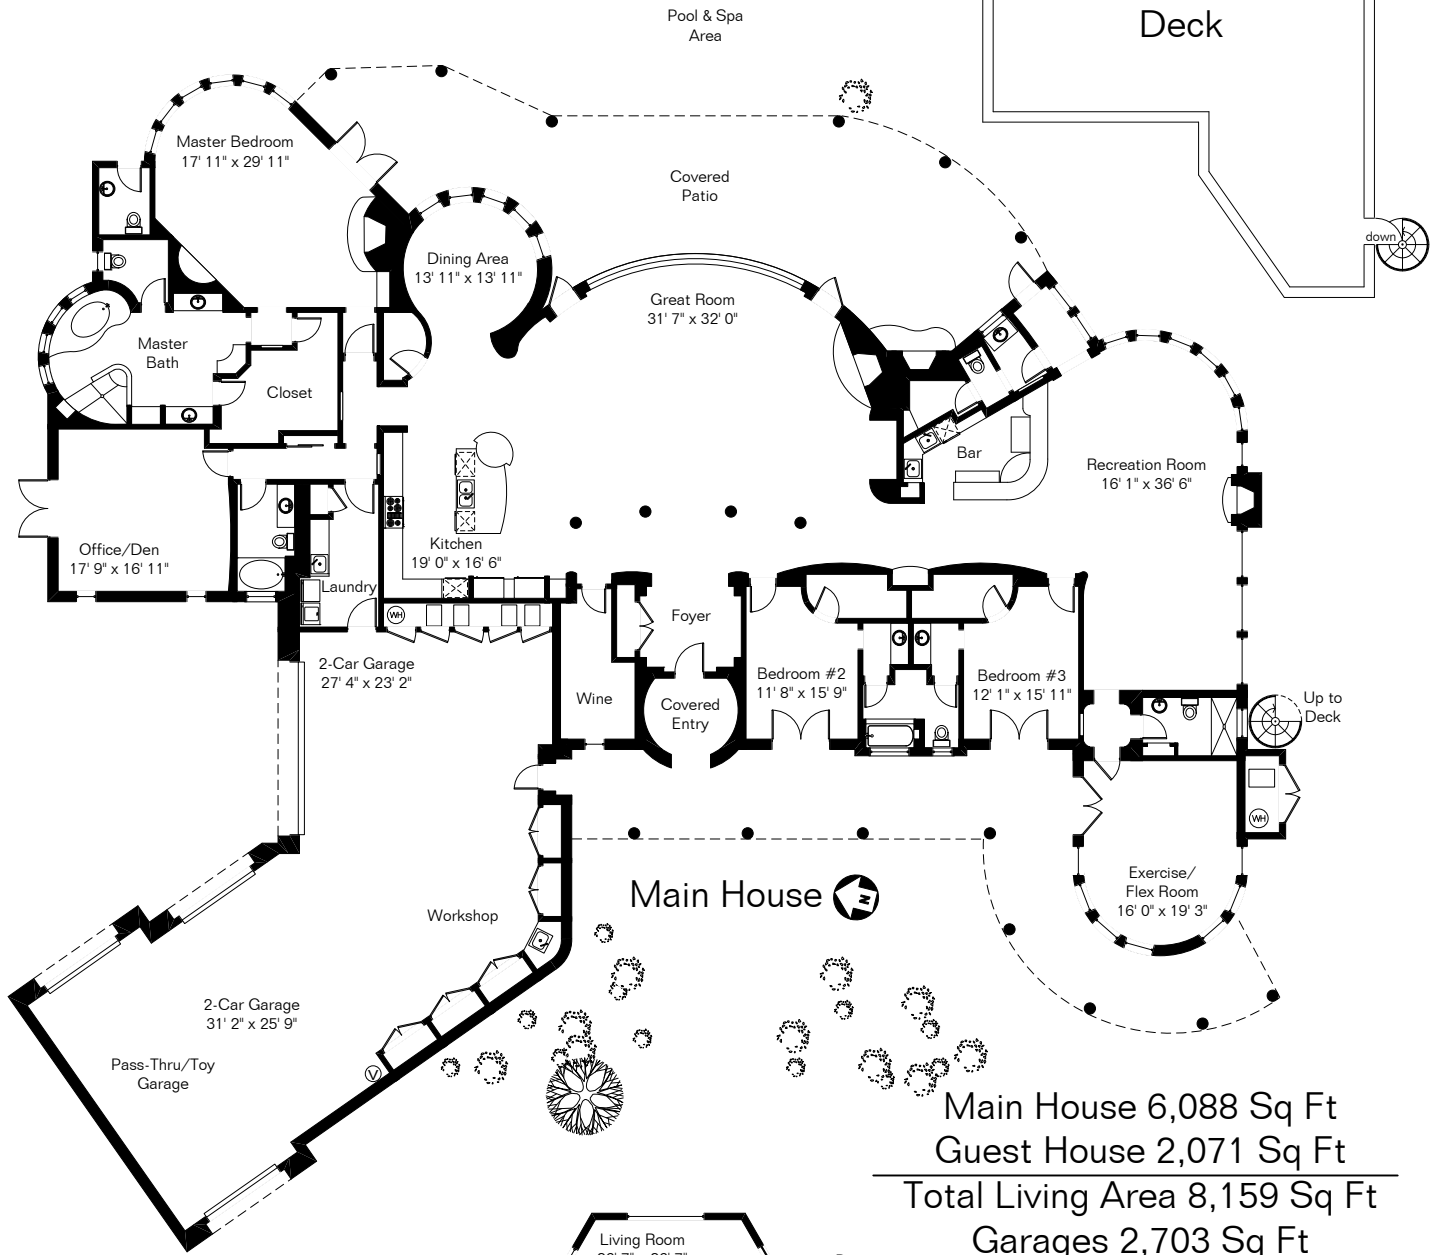

The square footages and room size information are deemed to be reliable but are not guaranteed and should be independently verified.

# 7980 N Christie Dr

Presented by Rebecca Raney  
Long Realty Company  
(520) 401-0103

Main House 6,088 Sq Ft  
Guest House 2,071 Sq Ft  
Total Living Area 8,159 Sq Ft  
Garages 2,703 Sq Ft  
Covered Porch 1,976 Sq Ft

Site Visit February 2009

Copyright 2009 Floor Plans First! LLC  
All Rights Reserved.

Guest House  
Guest House is further from the house than shown

[www.FloorPlansFirst.com](http://www.FloorPlansFirst.com)