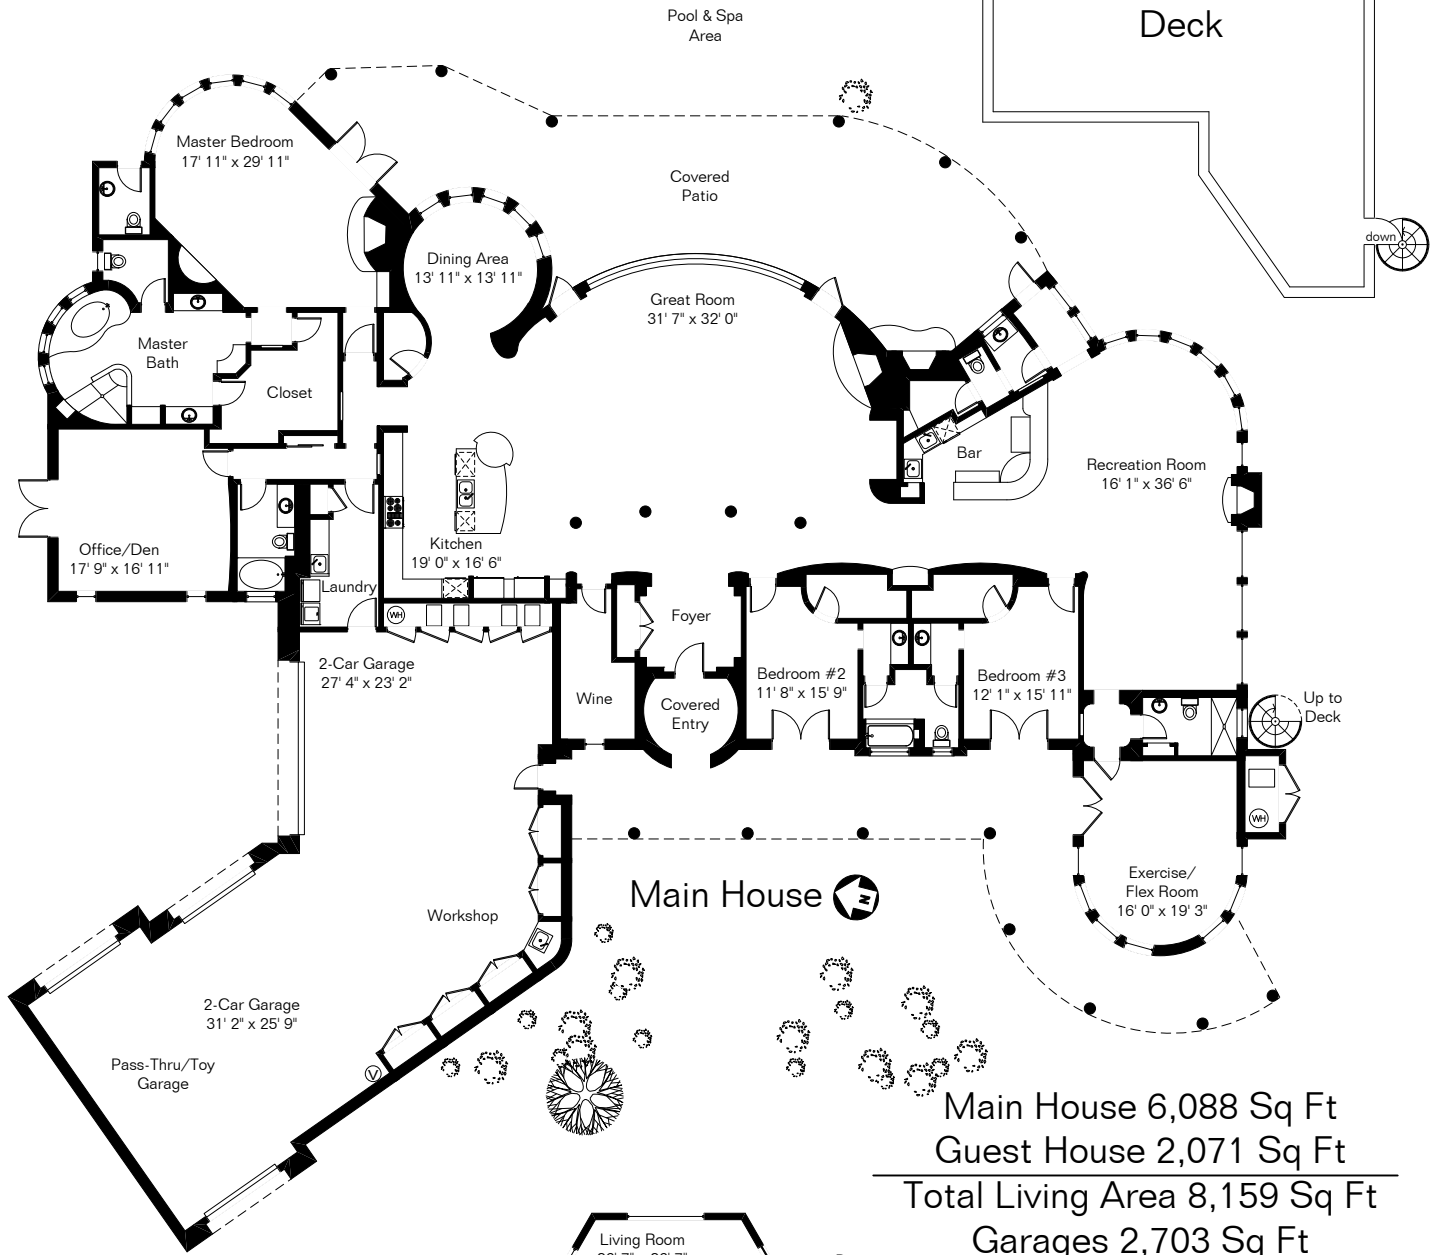

Main House 6,088 Sq Ft
 Guest House 2,071 Sq Ft

 Total Living Area 8,159 Sq Ft
 Garages 2,703 Sq Ft
 Covered Porch 1,976 Sq Ft

Site Visit February 2009

Copyright 2009 Floor Plans First! LLC
 All Rights Reserved.

Guest House
 Guest House is further
 from the house than shown

www.FloorPlansFirst.com

Toll Free (877) 887-1500
 Voice (520) 881-1500
 Fax (520) 791-7701