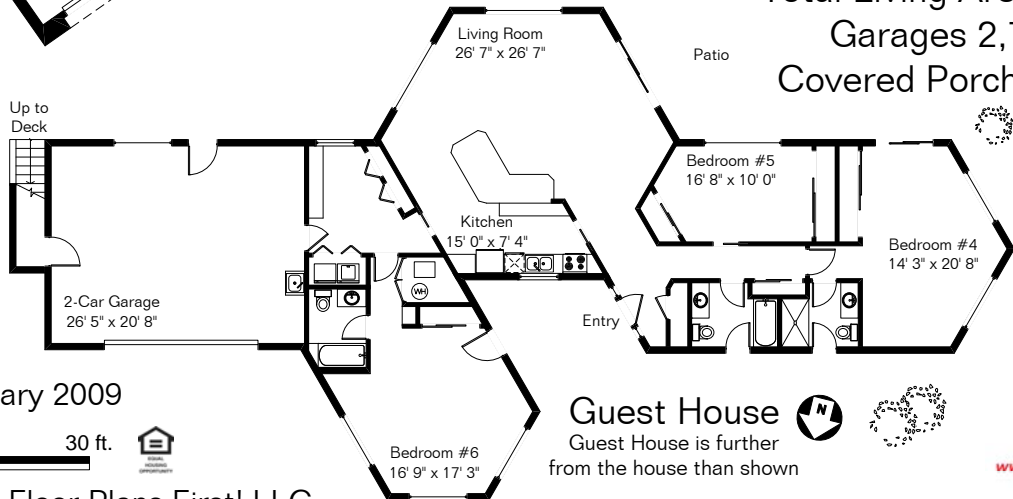

Main House 6,088 Sq Ft
 Guest House 2,071 Sq Ft

 Total Living Area 8,159 Sq Ft
 Garages 2,703 Sq Ft
 Covered Porch 1,976 Sq Ft

Site Visit February 2009

Copyright 2009 Floor Plans First! LLC
 All Rights Reserved.

Guest House
 Guest House is further
 from the house than shown

www.FloorPlansFirst.com

Toll Free (877) 887-1500
 Voice (520) 881-1500
 Fax (520) 791-7701