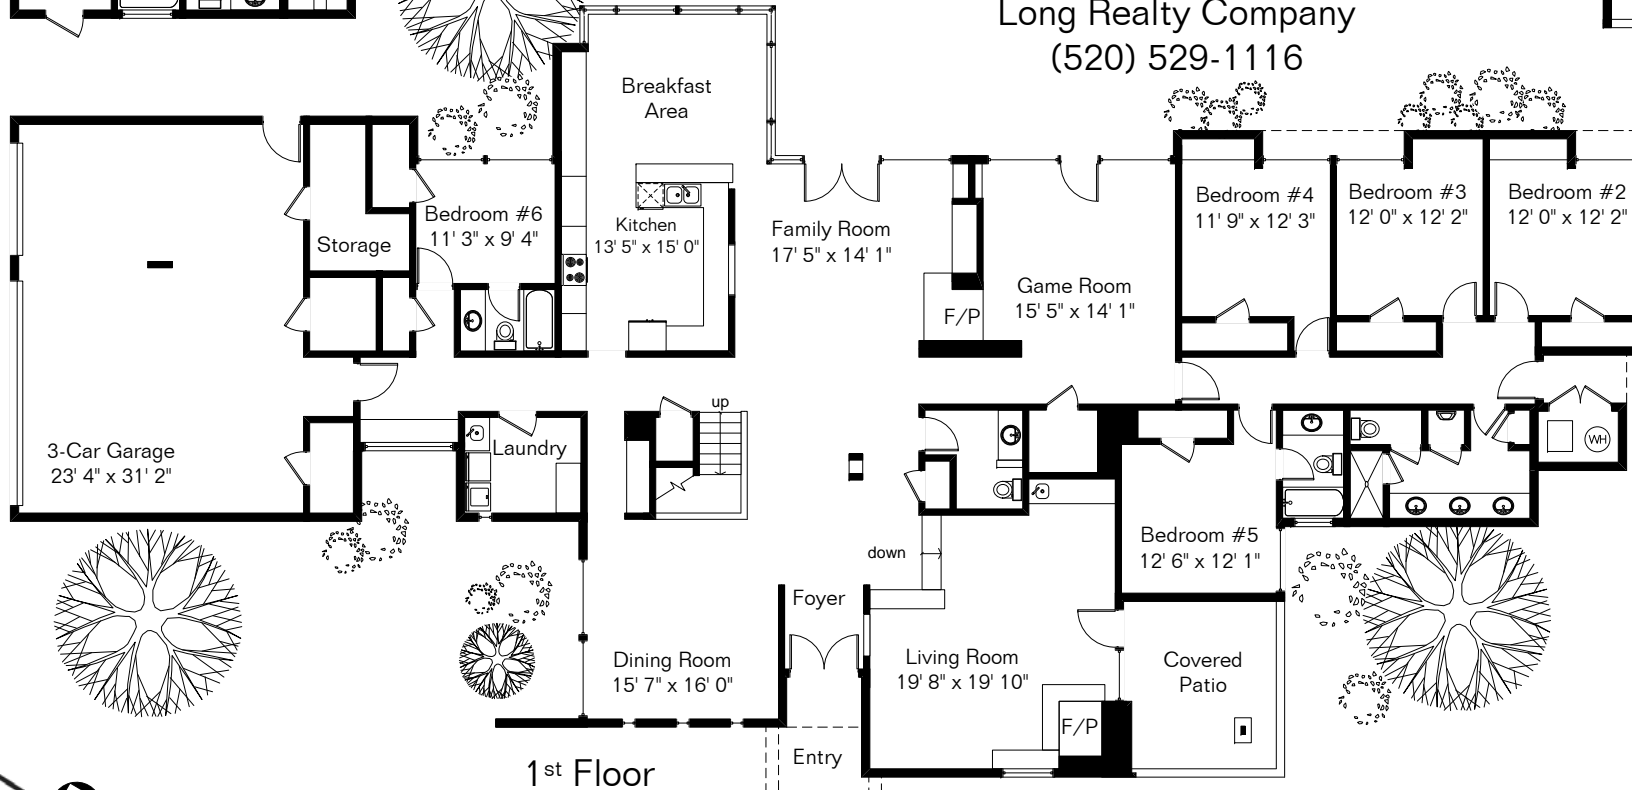

The square footages and room size information are deemed to be reliable but are not guaranteed and should be independently verified.

801 E Calle Elena
Presented by Russell & Christine Long
Long Realty Company
(520) 529-1116

Site Visit October 2009

0 ft. 6 ft. 10 ft. 20 ft.

Copyright 2009 Floor Plans First! LLC
All Rights Reserved.

Main House 5,147 Sq Ft
Guest House 616 Sq Ft

Total Living Area 5,763 Sq Ft
Garage 938 Sq Ft

www.FloorPlansFirst.com