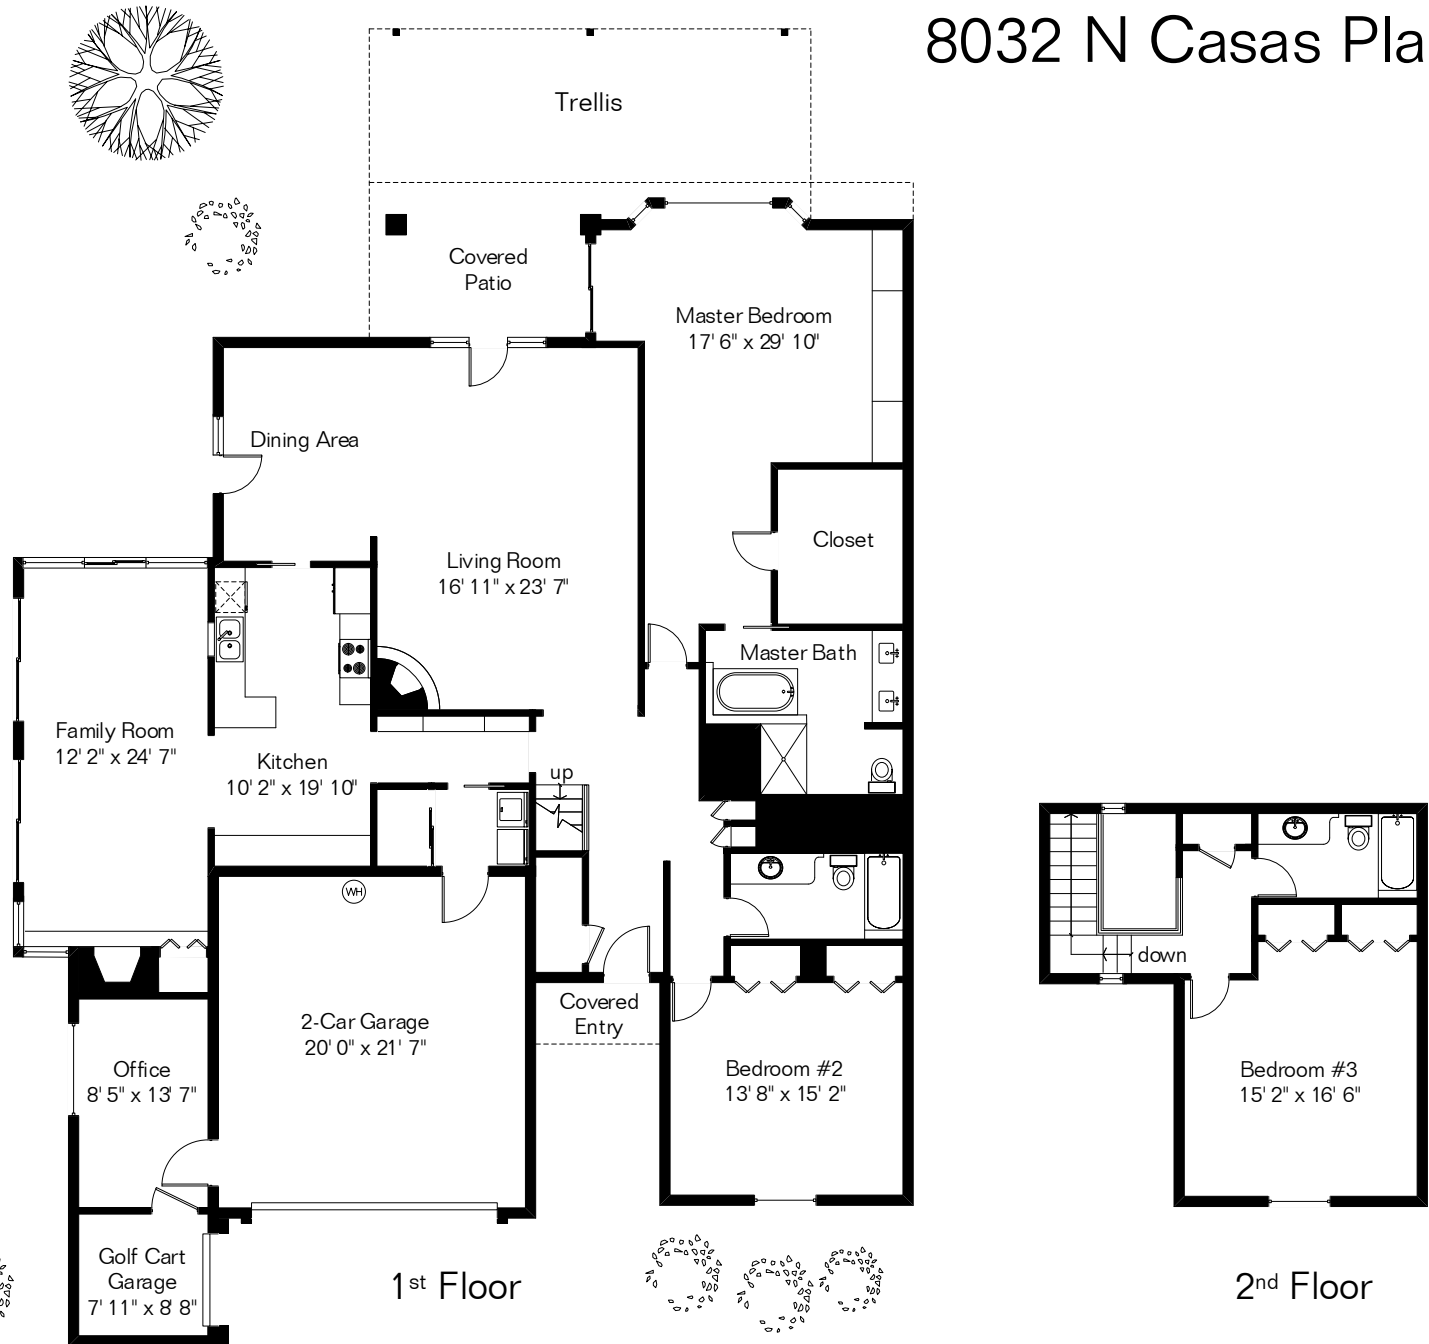

The square footages and room size information are deemed to be reliable but are not guaranteed and should be independently verified.

8032 N Casas Placita

Living Area 3,230 Sq Ft
Garage 539 Sq Ft

Site Visit August 2018
Copyright 2018 Floor Plans First! LLC
All Rights Reserved.