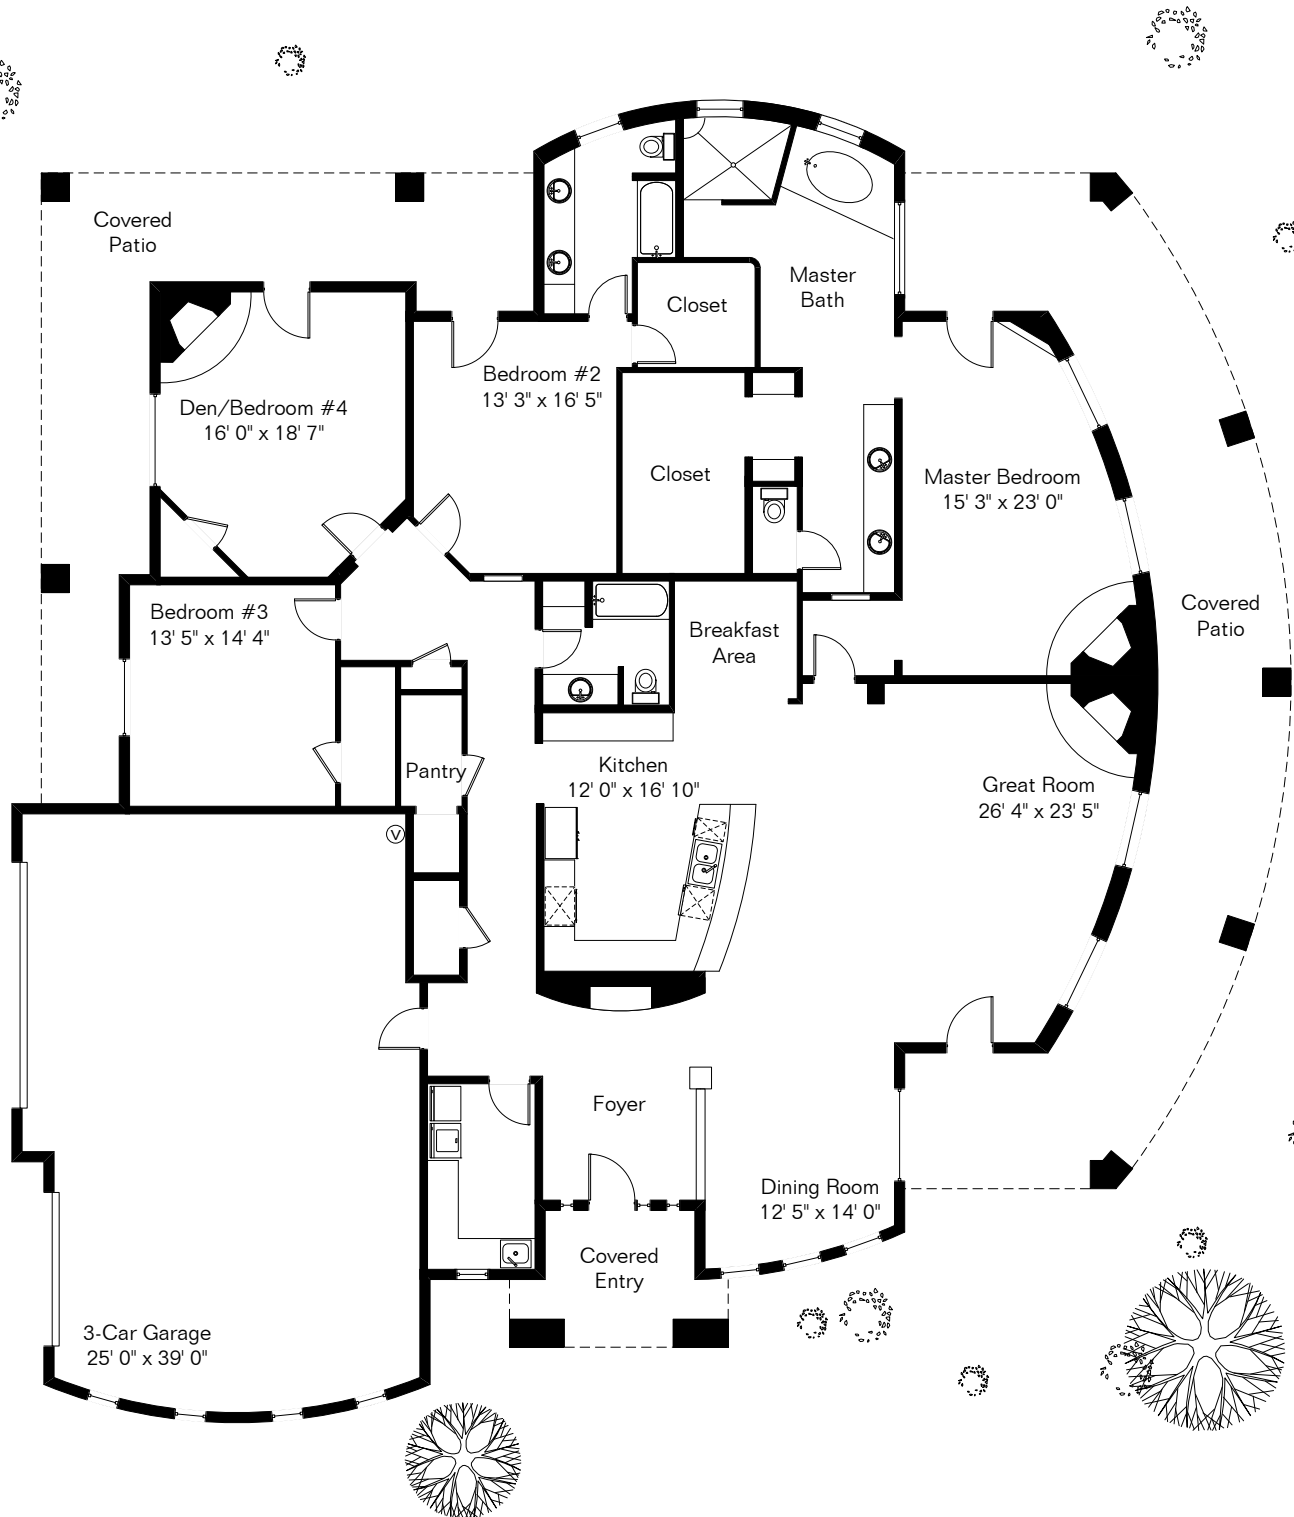

The square footages and room size information are deemed to be reliable but are not guaranteed and should be independently verified.

# 8300 S Tumbling Y Ranch Pl

Presented by Judy Smedes

Long Realty Company

(520) 360-6600

Site Visit March 2009

0 ft. 6 ft. 10 ft. 20 ft.

Living Area 3,577 Sq Ft  
Garage 999 Sq Ft

Copyright 2009 Floor Plans First! LLC  
All Rights Reserved.