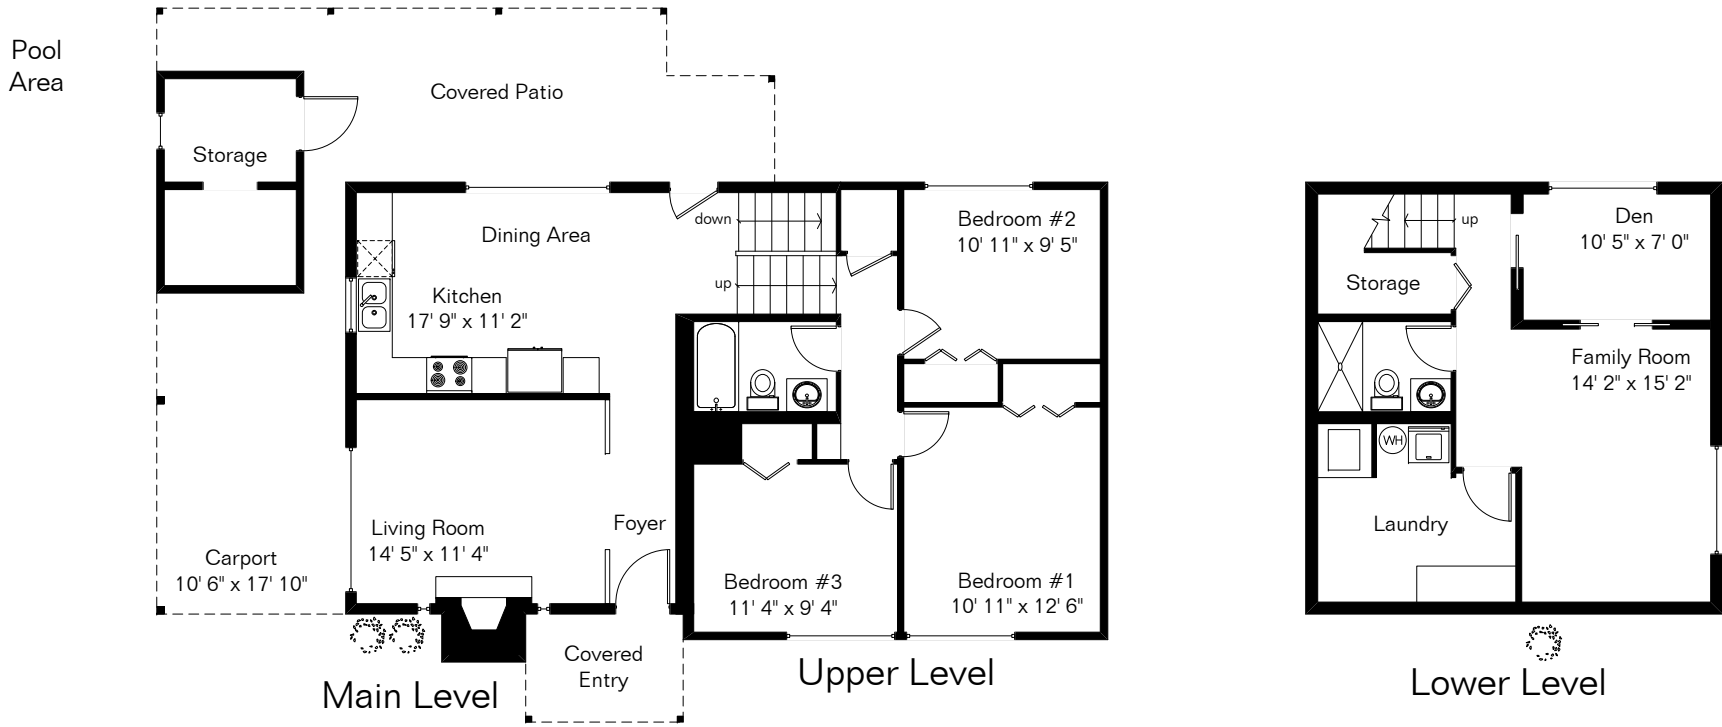

The square footages and room size information are deemed to be reliable but are not guaranteed and should be independently verified.

8335 E 18th St

Site Visit March 2018

Living Area 1,605 Sq Ft

Copyright 2018 Floor Plans First! LLC
All Rights Reserved.