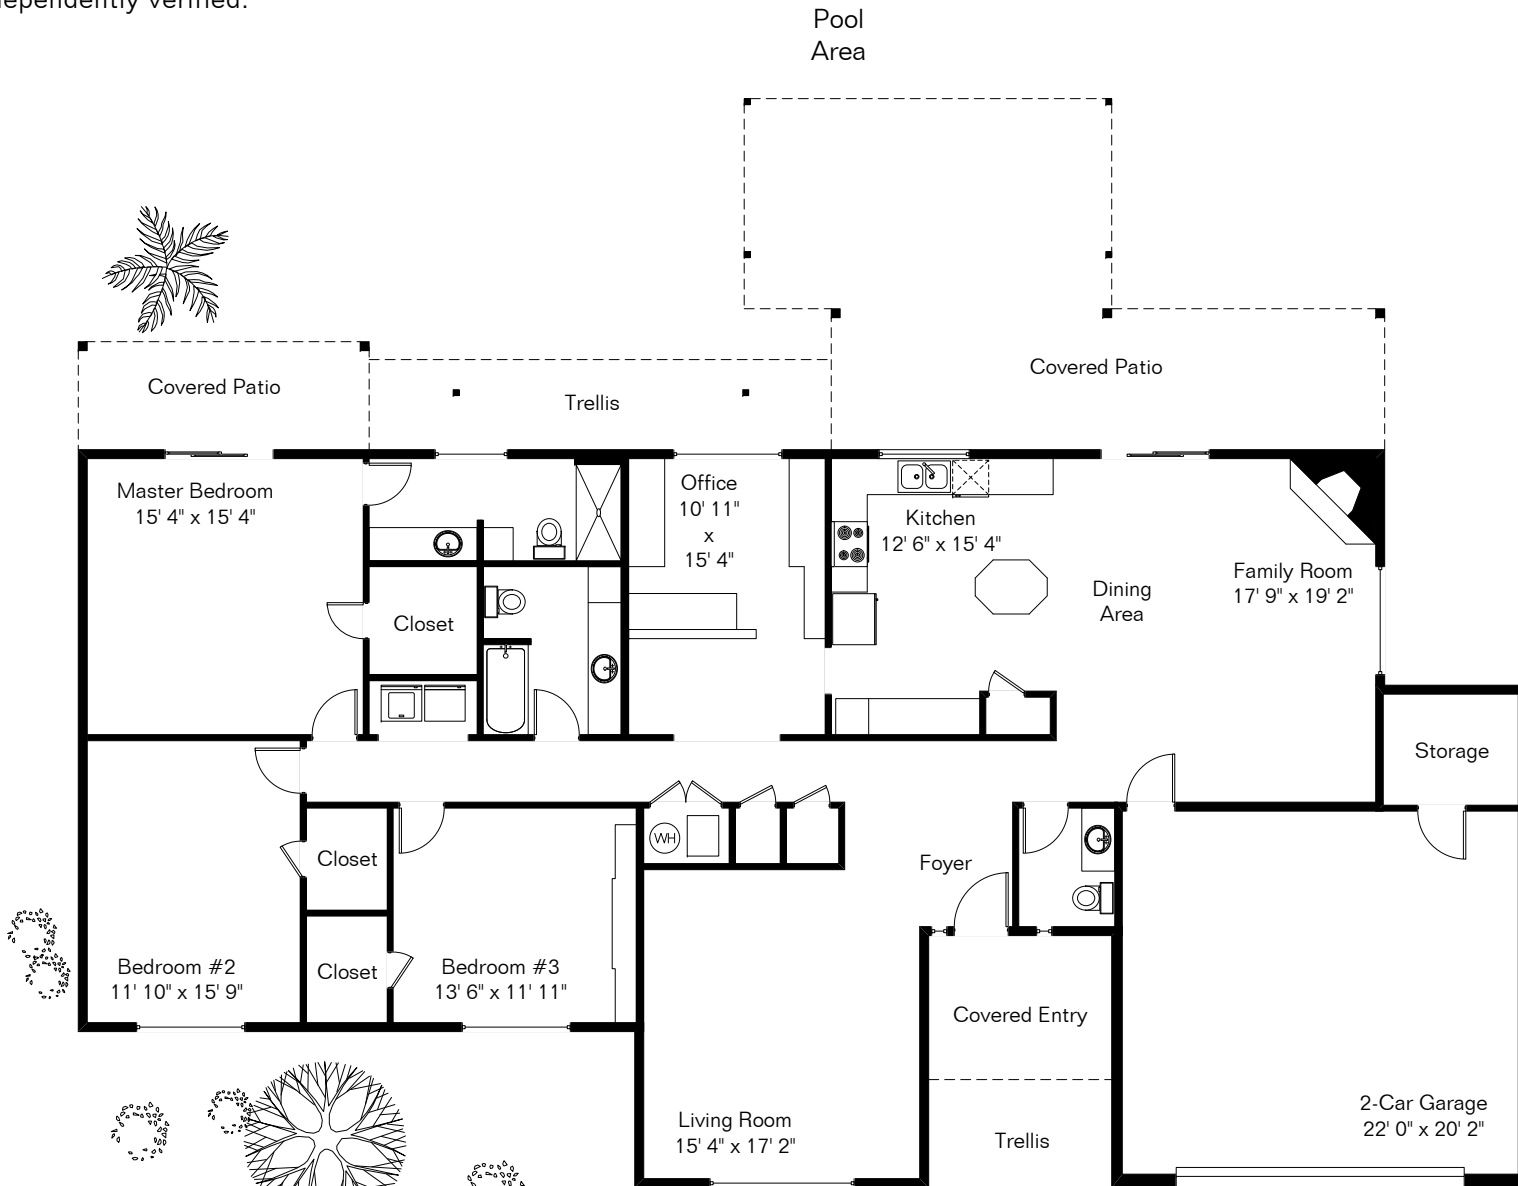

The square footages and room size information are deemed to be reliable but are not guaranteed and should be independently verified.

# 8502 E Amethyst Lane

Site Visit October 2016

Copyright 2016 Floor Plans First! LLC  
All Rights Reserved.

Living Area 2,252 Sq Ft  
Garage 537 Sq Ft

[www.FloorPlansFirst.com](http://www.FloorPlansFirst.com)