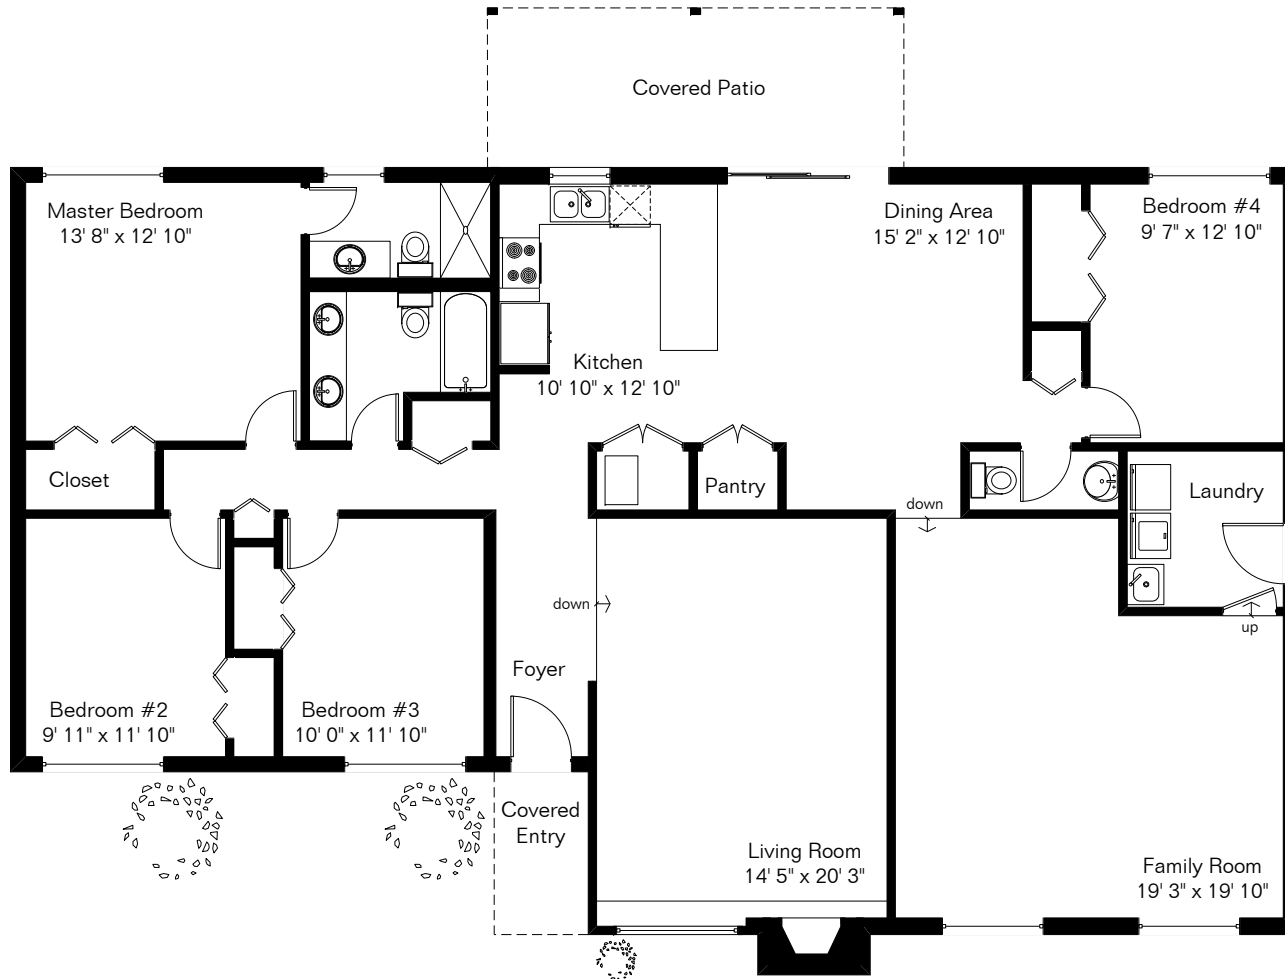

The square footages and room size information are deemed to be reliable but are not guaranteed and should be independently verified.

# 8745 E Old Spanish Trail

Presented by Rana McGoldrick (520) 444-8623,  
& Kelly Doty (520) 603-3491  
Long Realty Company

Site Visit September 2009

Copyright 2009 Floor Plans First! LLC  
All Rights Reserved.

Living Area 2,206 Sq Ft

[www.FloorPlansFirst.com](http://www.FloorPlansFirst.com)

Toll Free (877) 887-1500  
Voice (520) 881-1500  
Fax (520) 791-7701

Floor Plans First!  
See the Floor Plan First!