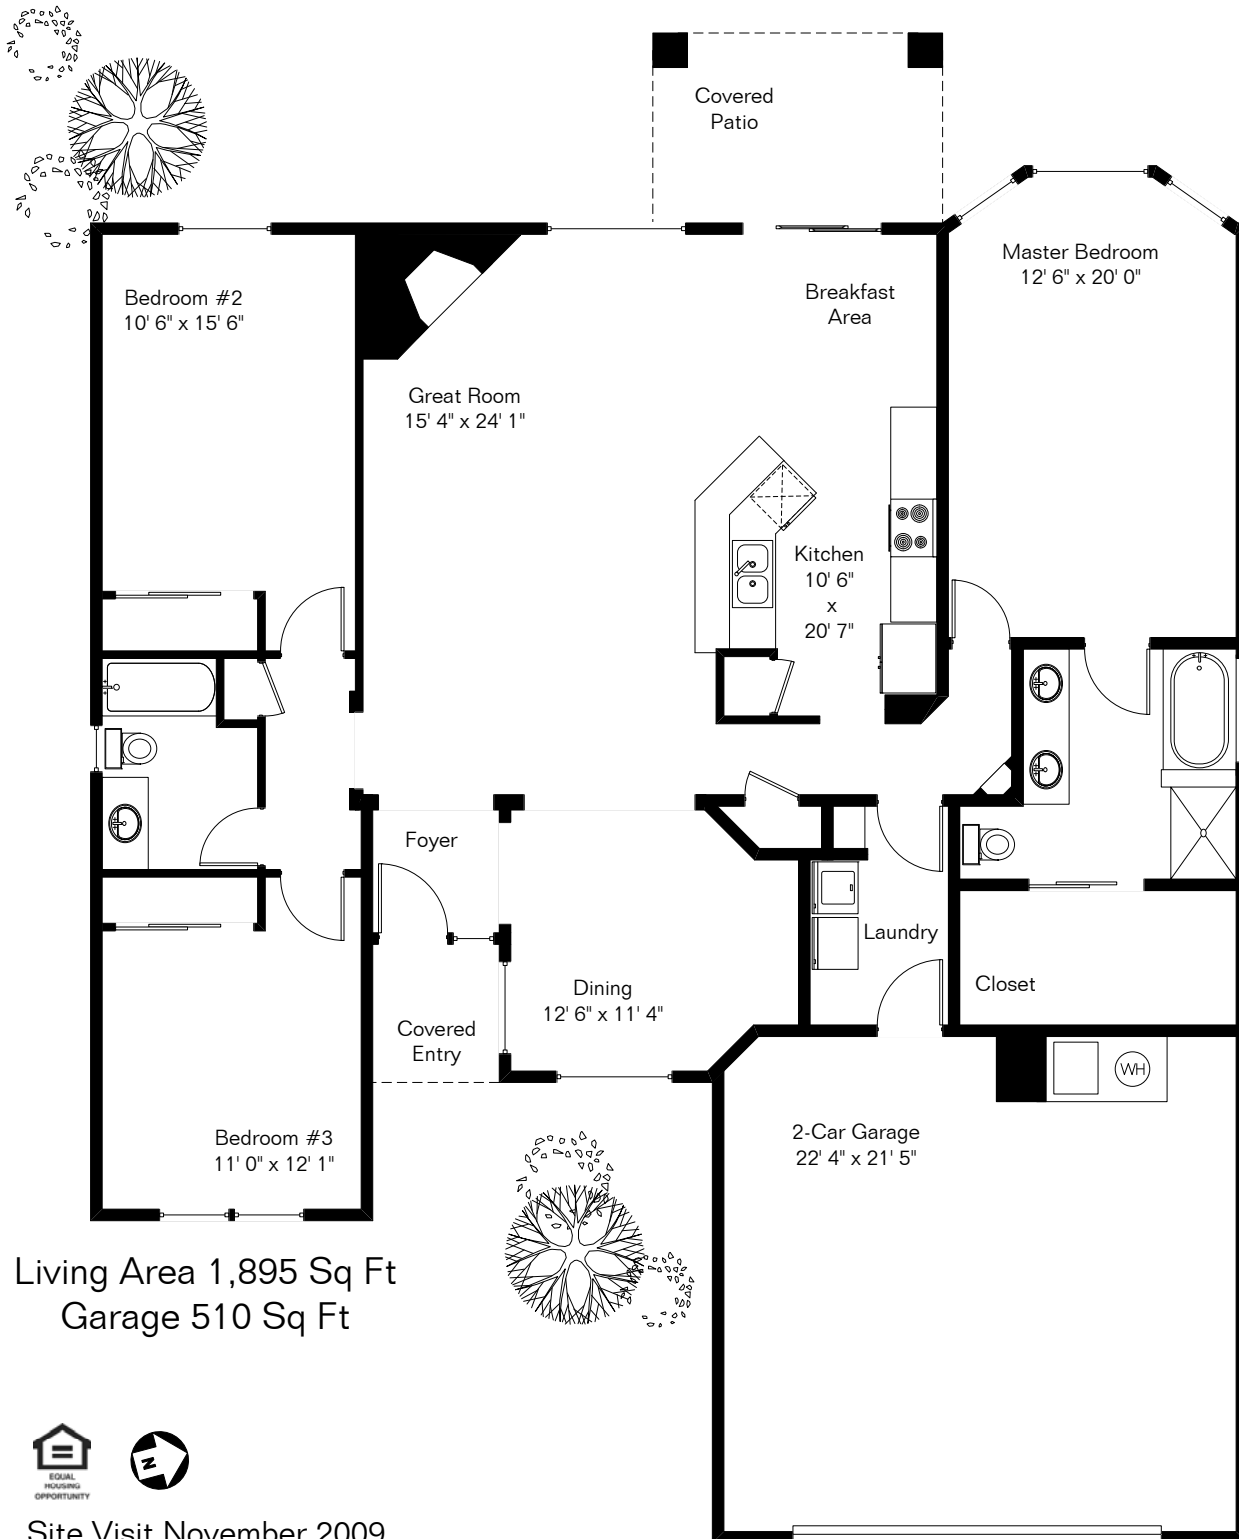

The square footages and room size information are deemed to be reliable but are not guaranteed and should be independently verified.

8977 N Treasure Mountain Dr

Presented by Pam Treece
Long Realty Company
(520) 275-2664

Pool Area

Living Area 1,895 Sq Ft
Garage 510 Sq Ft

Site Visit November 2009

Copyright 2009 Floor Plans First! LLC
All Rights Reserved.

www.FloorPlansFirst.com

Toll Free (877) 887-1500
Voice (520) 881-1500
Fax (520) 791-7701