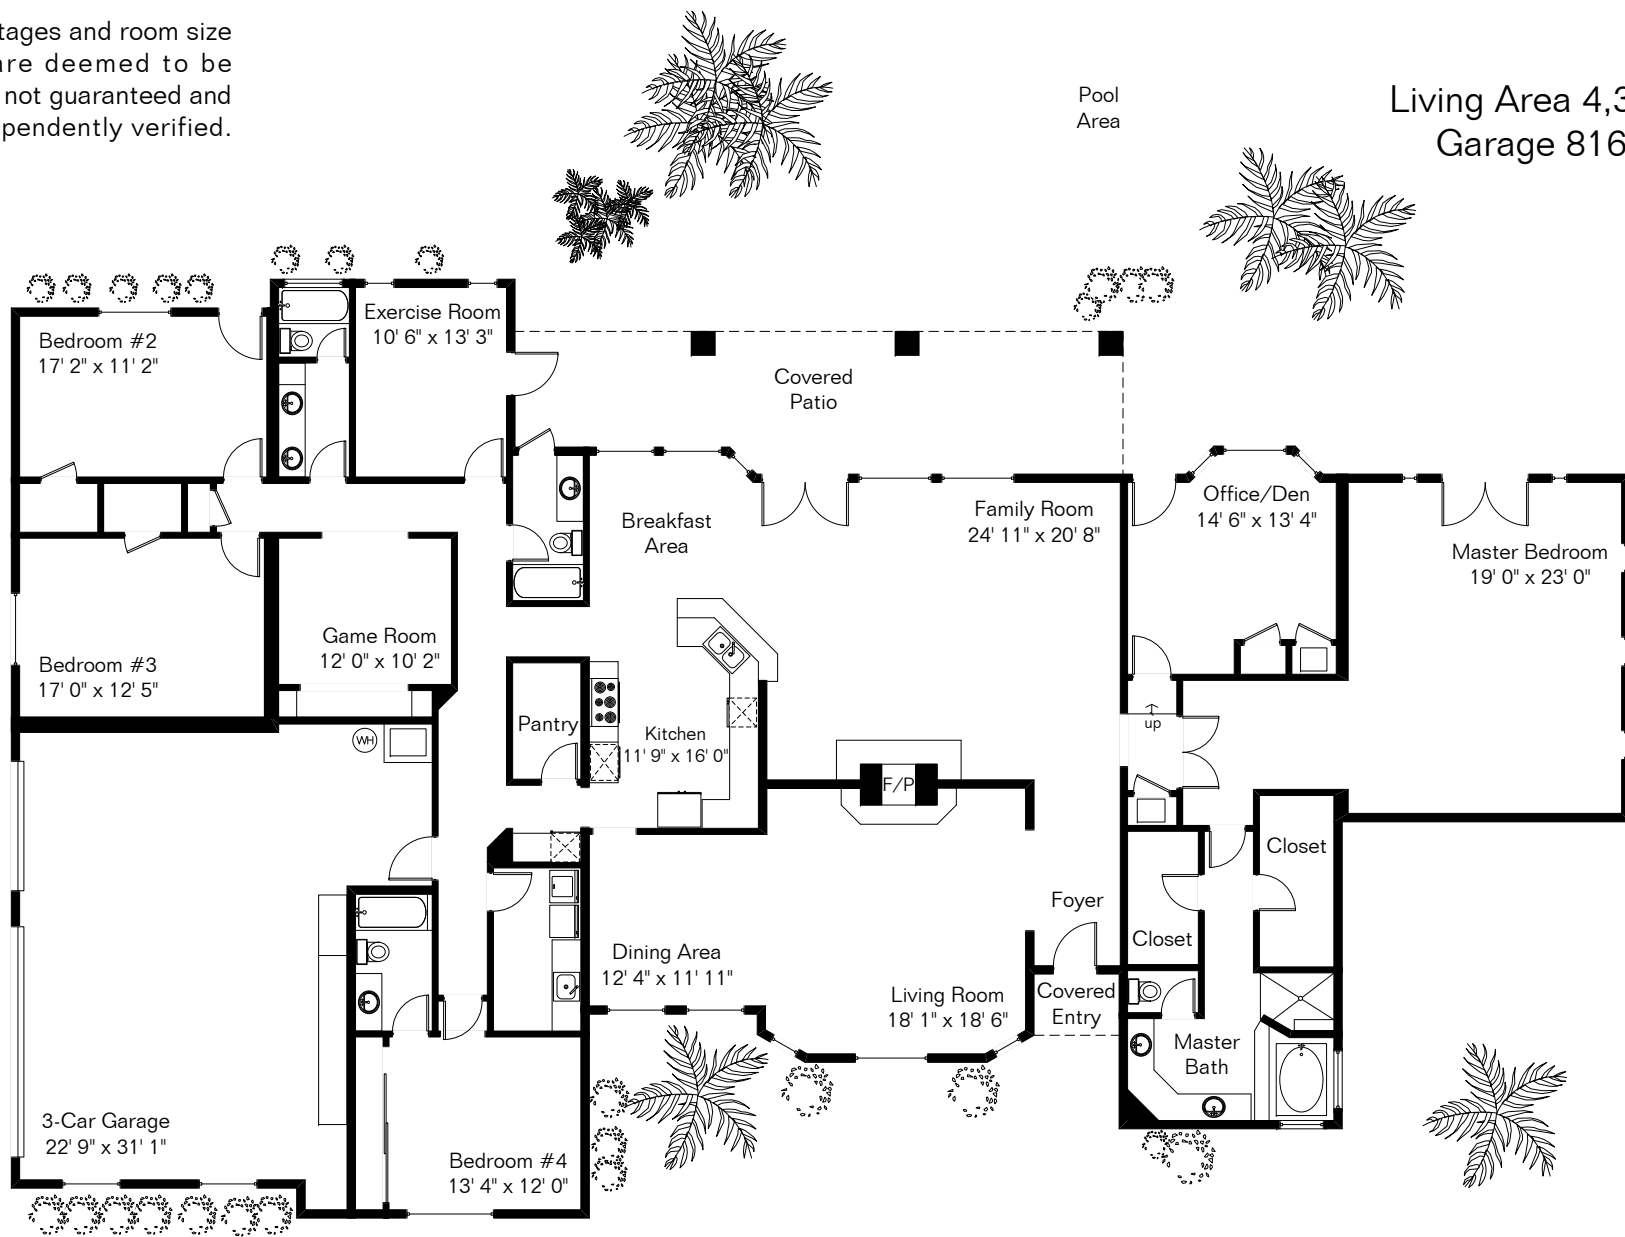

The square footages and room size information are deemed to be reliable but are not guaranteed and should be independently verified.

Living Area 4,315 Sq Ft
Garage 816 Sq Ft

Site Visit October 2009

0 ft. 6 ft. 10 ft. 20 ft.

9560 E Kalil Dr

Copyright 2009 Floor Plans First! LLC
All Rights Reserved.

www.FloorPlansFirst.com

Toll Free (877) 887-1500
Voice (520) 881-1500
Fax (520) 791-7701

Floor Plans First!
See the Floor Plan First!