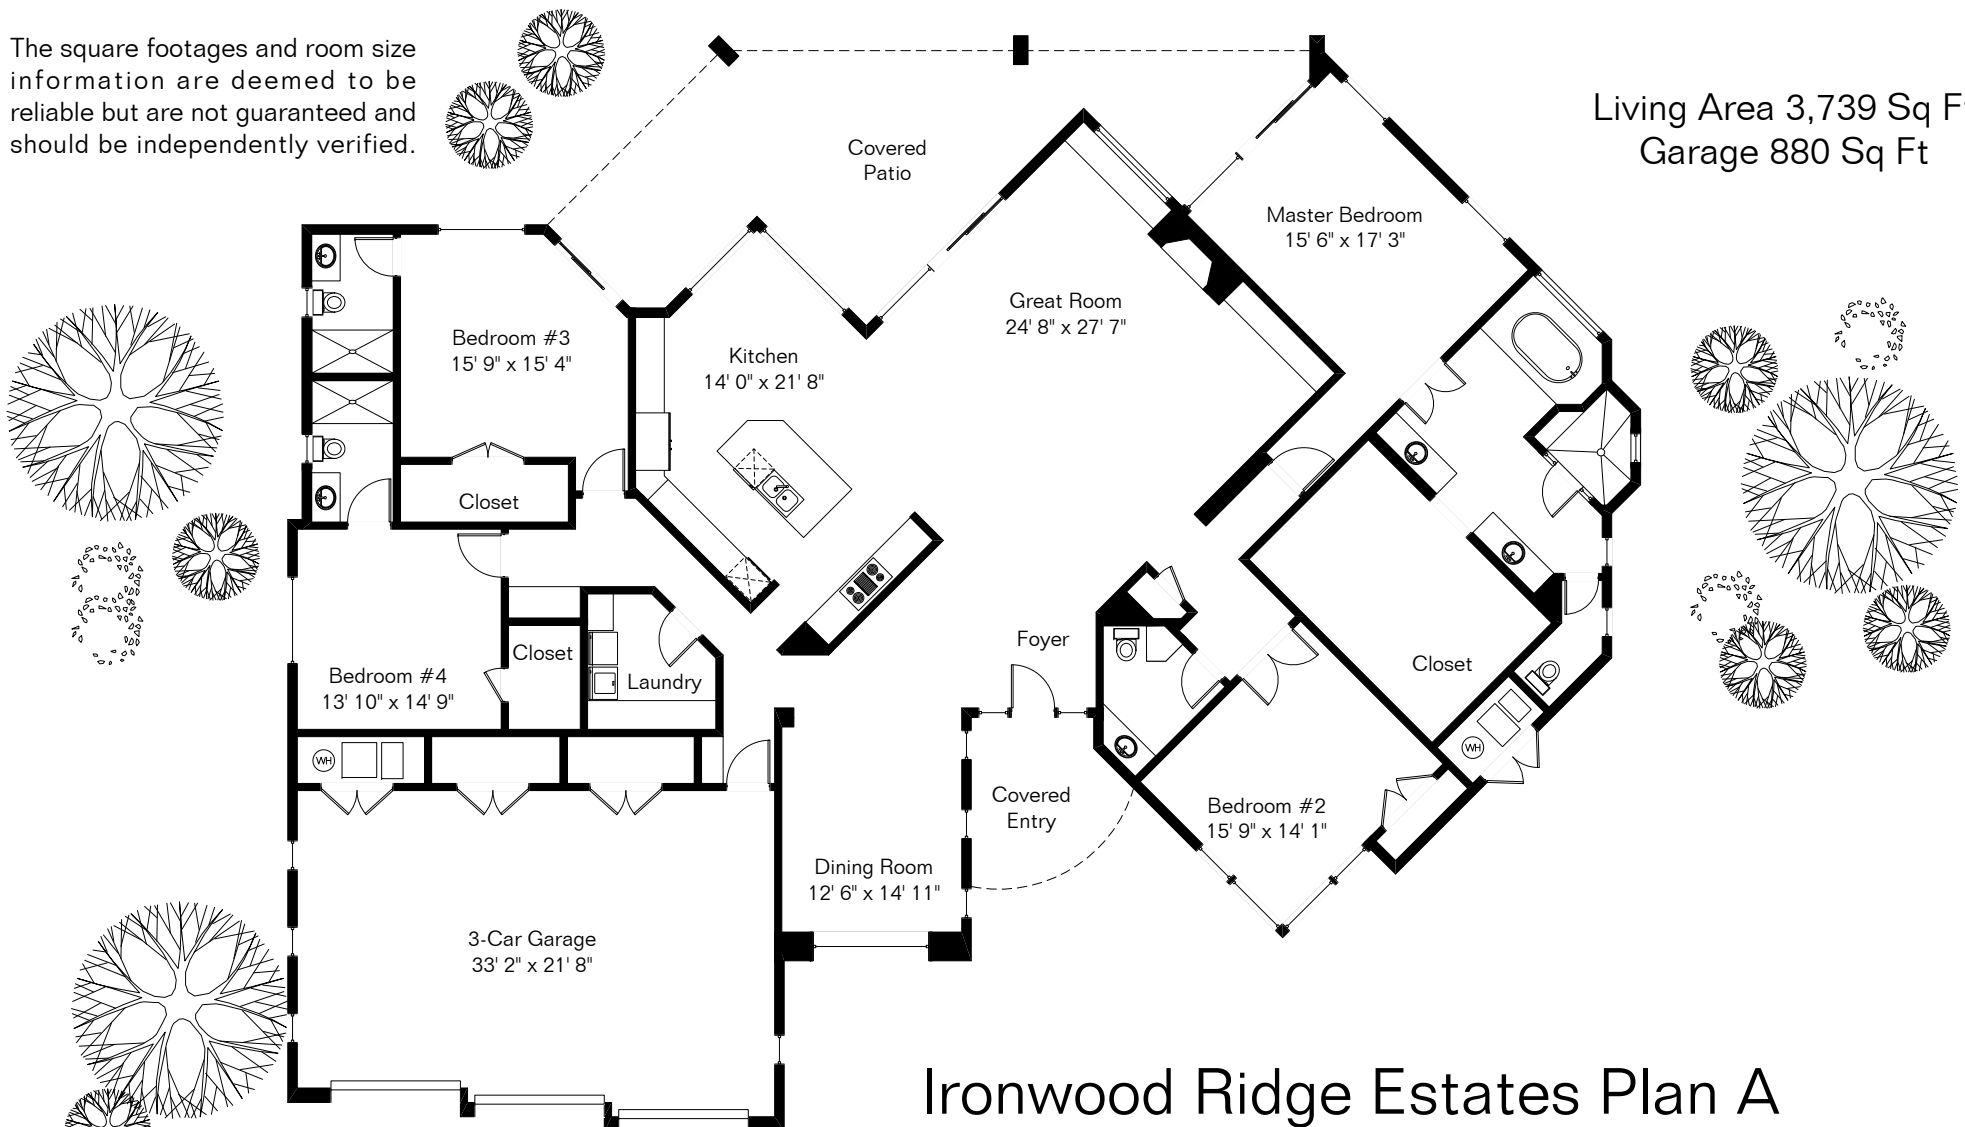

Copyright 2009 Floor Plans First! LLC  
All Rights Reserved.

Linda Vista Boulevard

[www.FloorPlansFirst.com](http://www.FloorPlansFirst.com)

Toll Free (877) 887-1500  
Voice (520) 881-1500  
Fax (520) 791-7701

Floor Plans First!  
See the Floor Plan First!

The square footages and room size information are deemed to be reliable but are not guaranteed and should be independently verified.

Living Area 3,739 Sq Ft  
Garage 880 Sq Ft