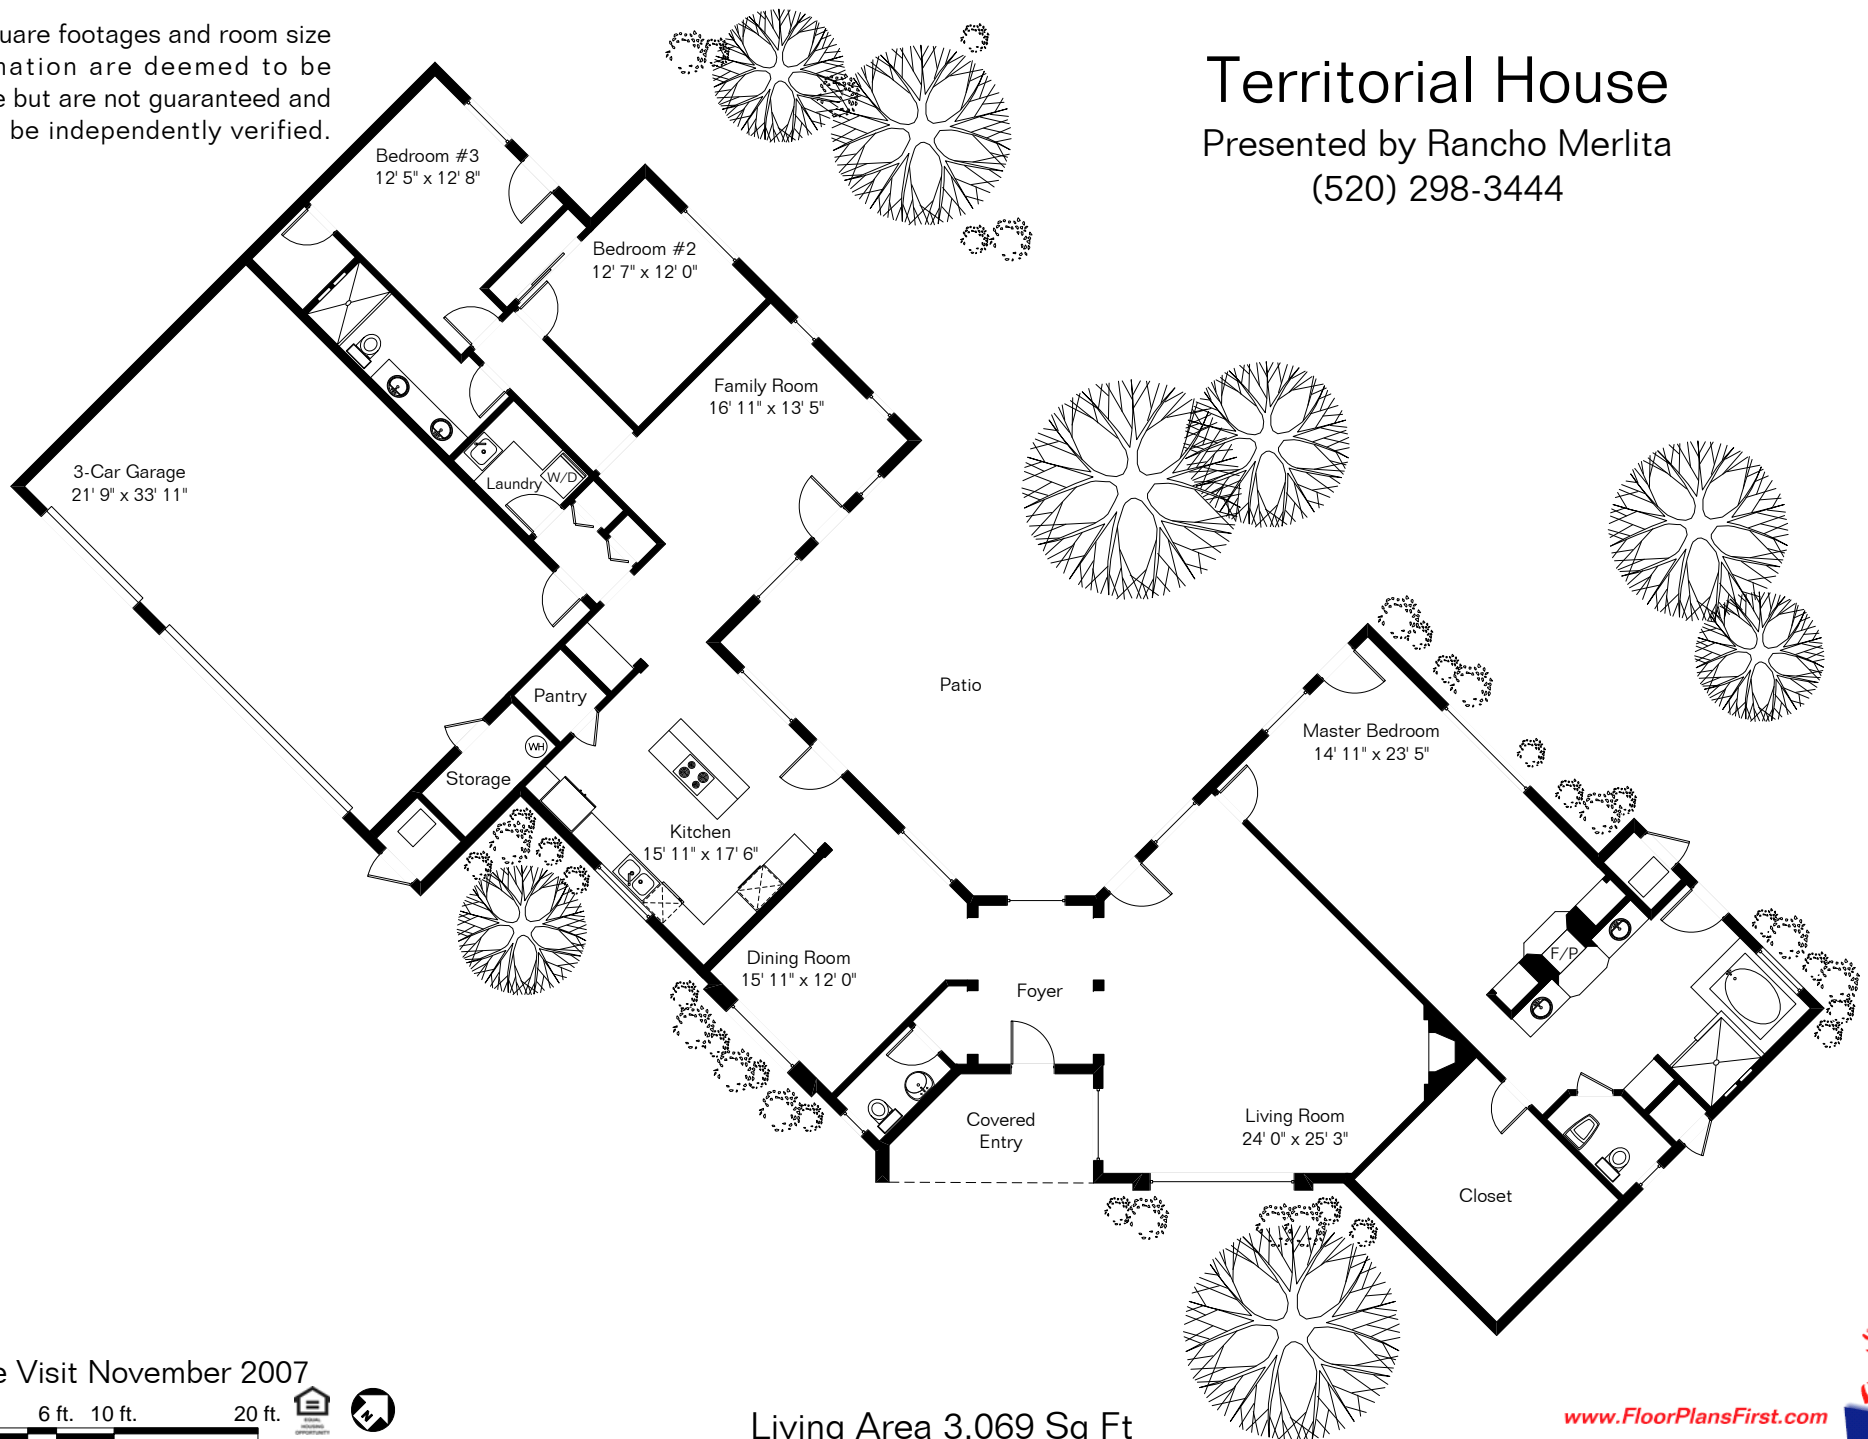

The square footages and room size information are deemed to be reliable but are not guaranteed and should be independently verified.

Territorial House

Presented by Rancho Merlita
(520) 298-3444

Site Visit November 2007

Copyright 2007 Floor Plans First! LLC
All Rights Reserved.

Living Area 3,069 Sq Ft
Garage 828 Sq Ft

www.FloorPlansFirst.com

Toll Free (877) 887-1500
Voice (520) 881-1500
Fax (520) 791-7701

Floor Plans First!
See the Floor Plan First!