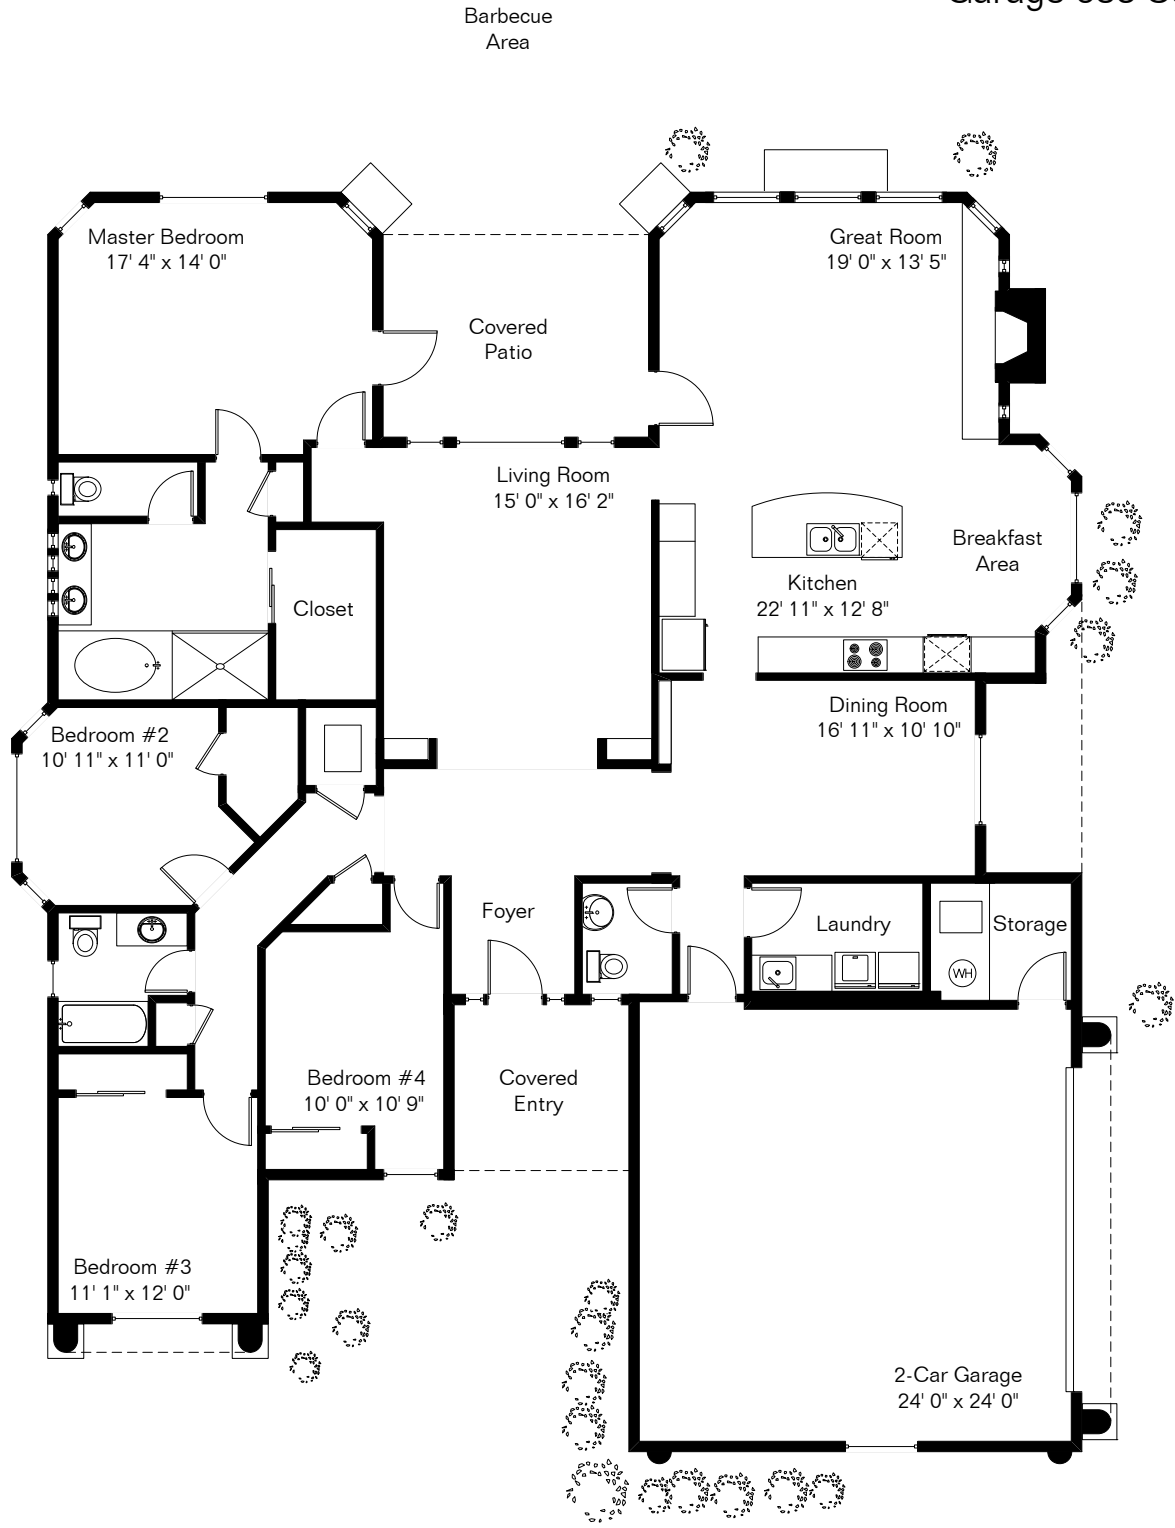

The square footages and room size information are deemed to be reliable but are not guaranteed and should be independently verified.

101 E Golden Sun Pl

Living Area 2,540 Sq Ft
Garage 683 Sq Ft

Site Visit November 2019

0 ft. 6 ft. 10 ft. 20 ft.

Copyright 2019 Floor Plans First! LLC
All Rights Reserved.

www.FloorPlansFirst.com

Toll Free (877) 887-1500
Voice (520) 881-1500

Floor Plans First!
See the Floor Plan First!