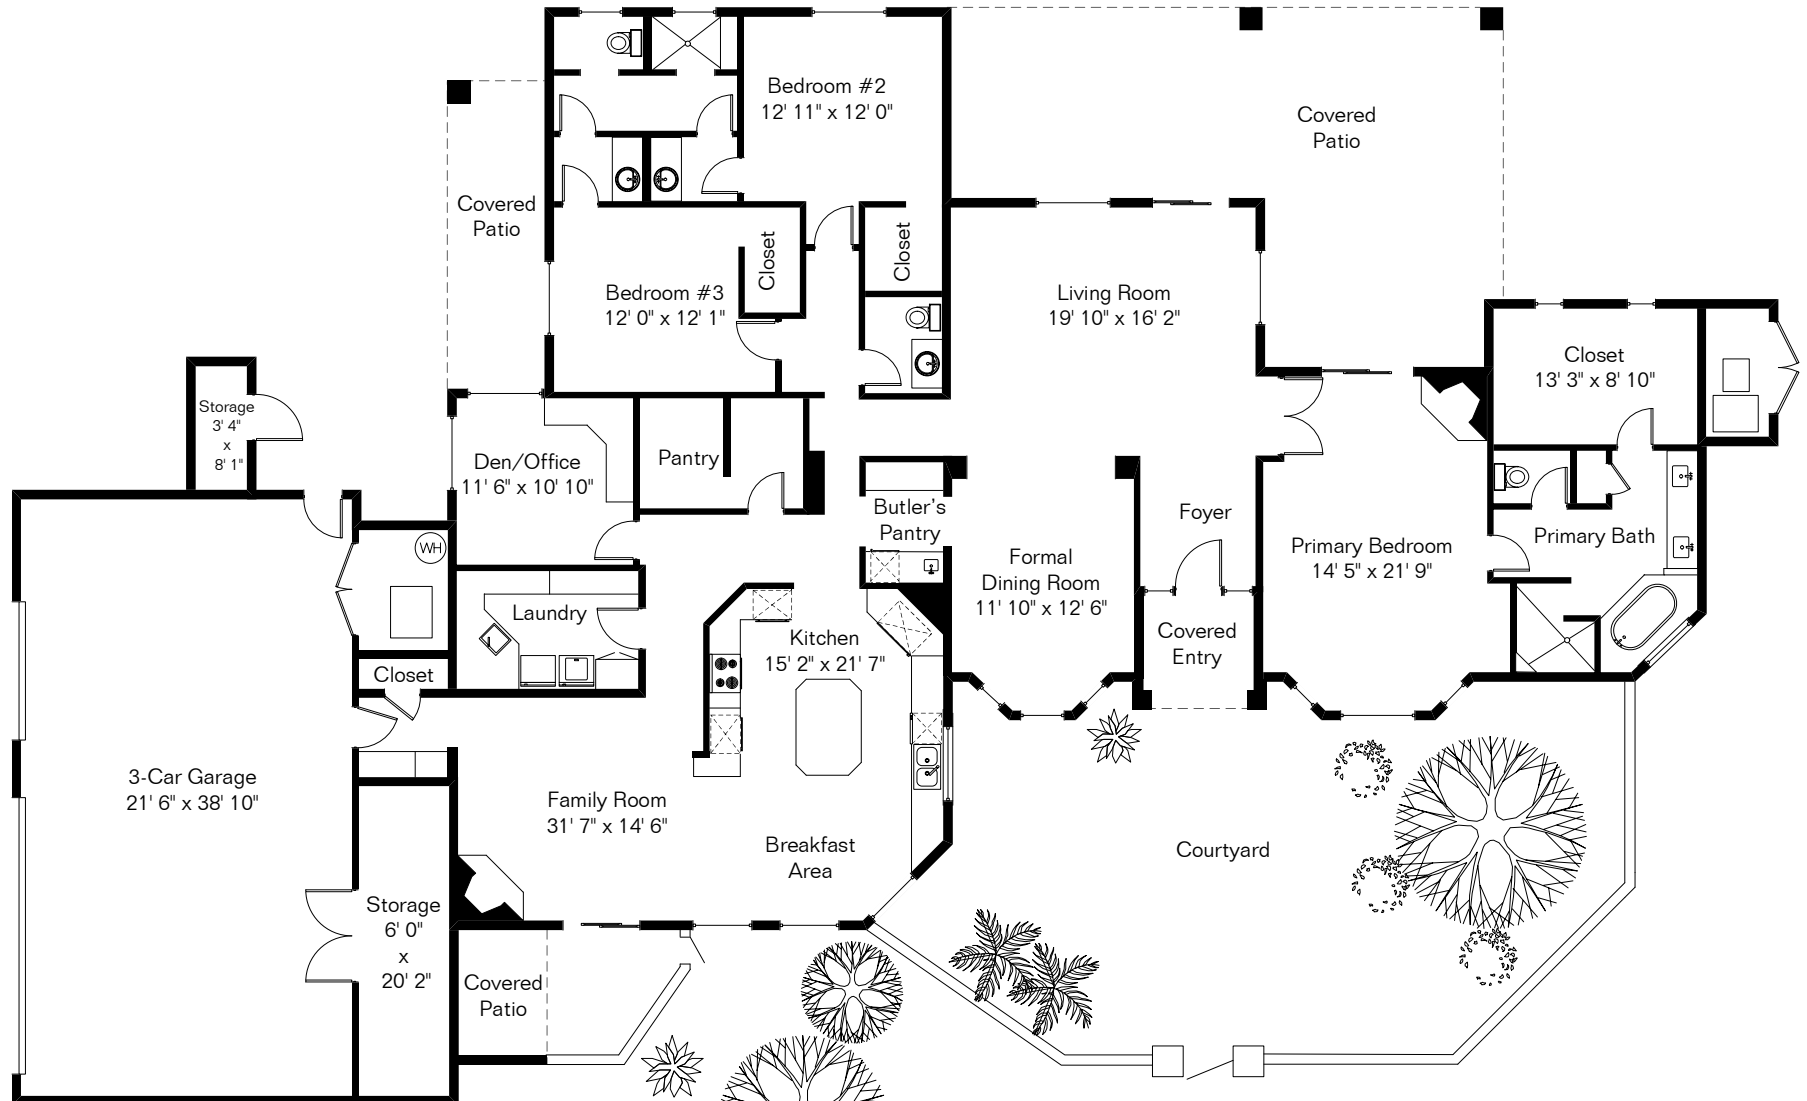

The square footages and room size information are deemed to be reliable but are not guaranteed and should be independently verified. This drawing is for marketing purposes only.

109 E Loch Lomond Place

Site Visit February 2024

0 ft. 6 ft. 10 ft. 20 ft.

Copyright 2024 Floor Plans First! LLC
All Rights Reserved.

Living Area 3,137 Sq Ft
Garage 1,079 Sq Ft

Floor Plans First!
See the Floor Plan First!
FloorPlansFirst.com
(520) 881-1500