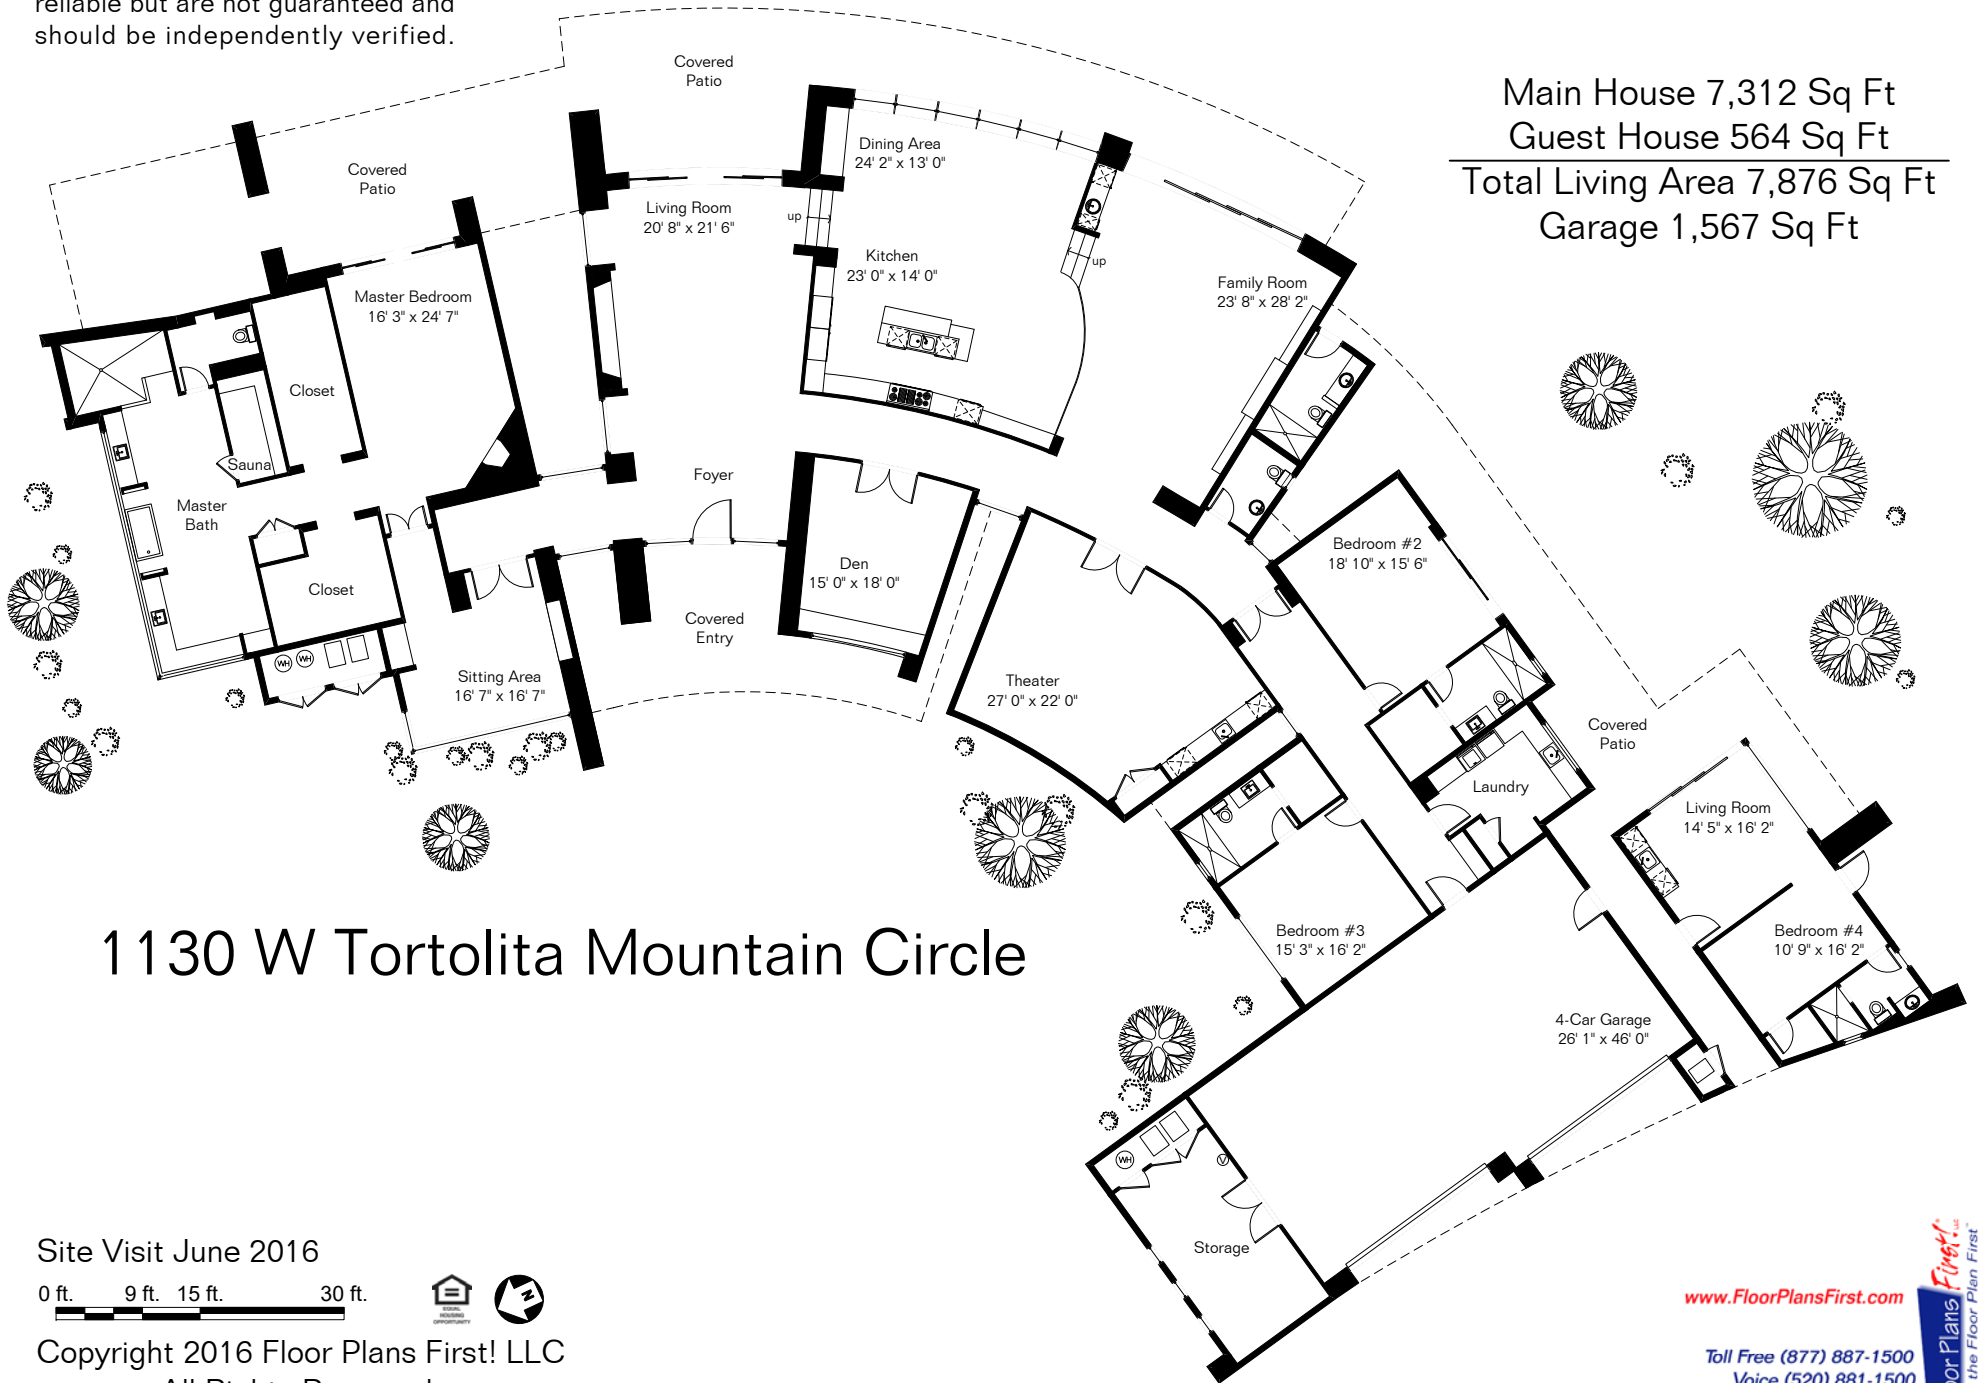

The square footages and room size information are deemed to be reliable but are not guaranteed and should be independently verified.

Pool & Spa Area

Barbecue Area

Main House 7,312 Sq Ft
 Guest House 564 Sq Ft
 Total Living Area 7,876 Sq Ft
 Garage 1,567 Sq Ft

1130 W Tortolita Mountain Circle

Site Visit June 2016

Copyright 2016 Floor Plans First! LLC
 All Rights Reserved.

www.FloorPlansFirst.com

Toll Free (877) 887-1500
 Voice (520) 881-1500
 Fax (520) 791-7701