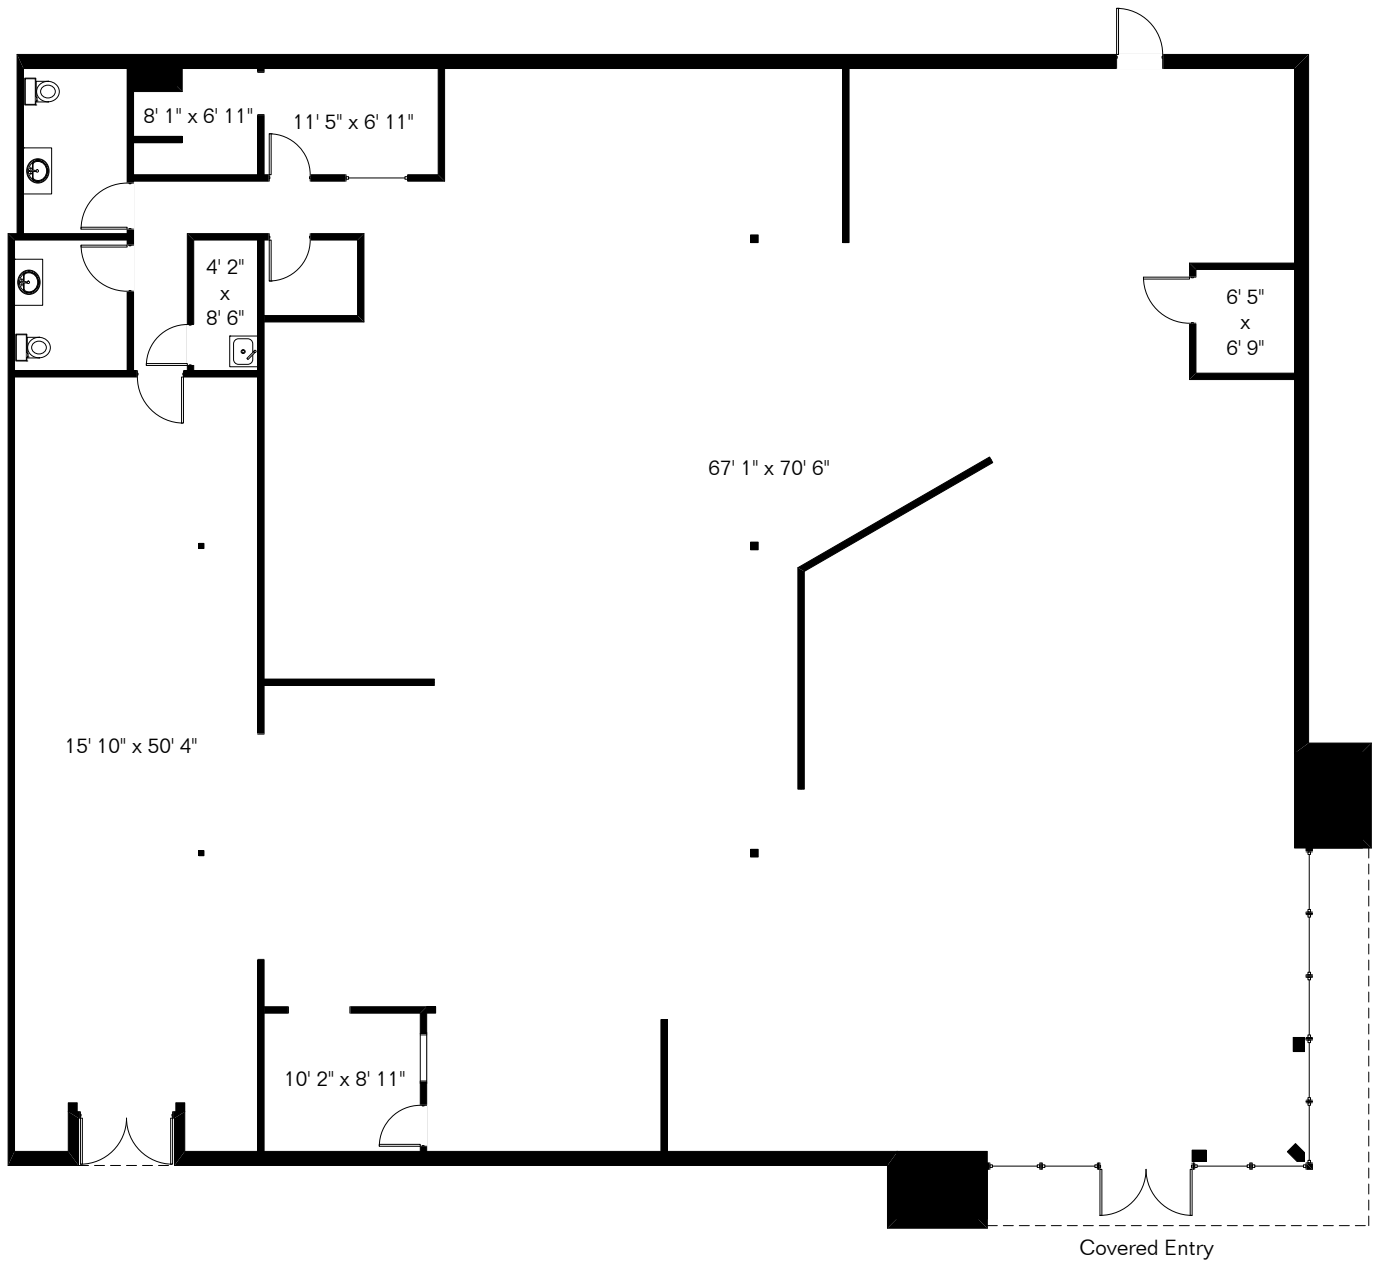

The square footages and room size information are deemed to be reliable but are not guaranteed and should be independently verified.

1740 E Fort Lowell Rd Ste 100

Gross 6,113 Sq Ft

Site Visit July 2019

0 ft. 6 ft. 10 ft. 20 ft.

Copyright 2019 Floor Plans First! LLC
All Rights Reserved.

www.FloorPlansFirst.com

Toll Free (877) 887-1500
Voice (520) 881-1500

Floor Plans First!
See the Floor Plan First!