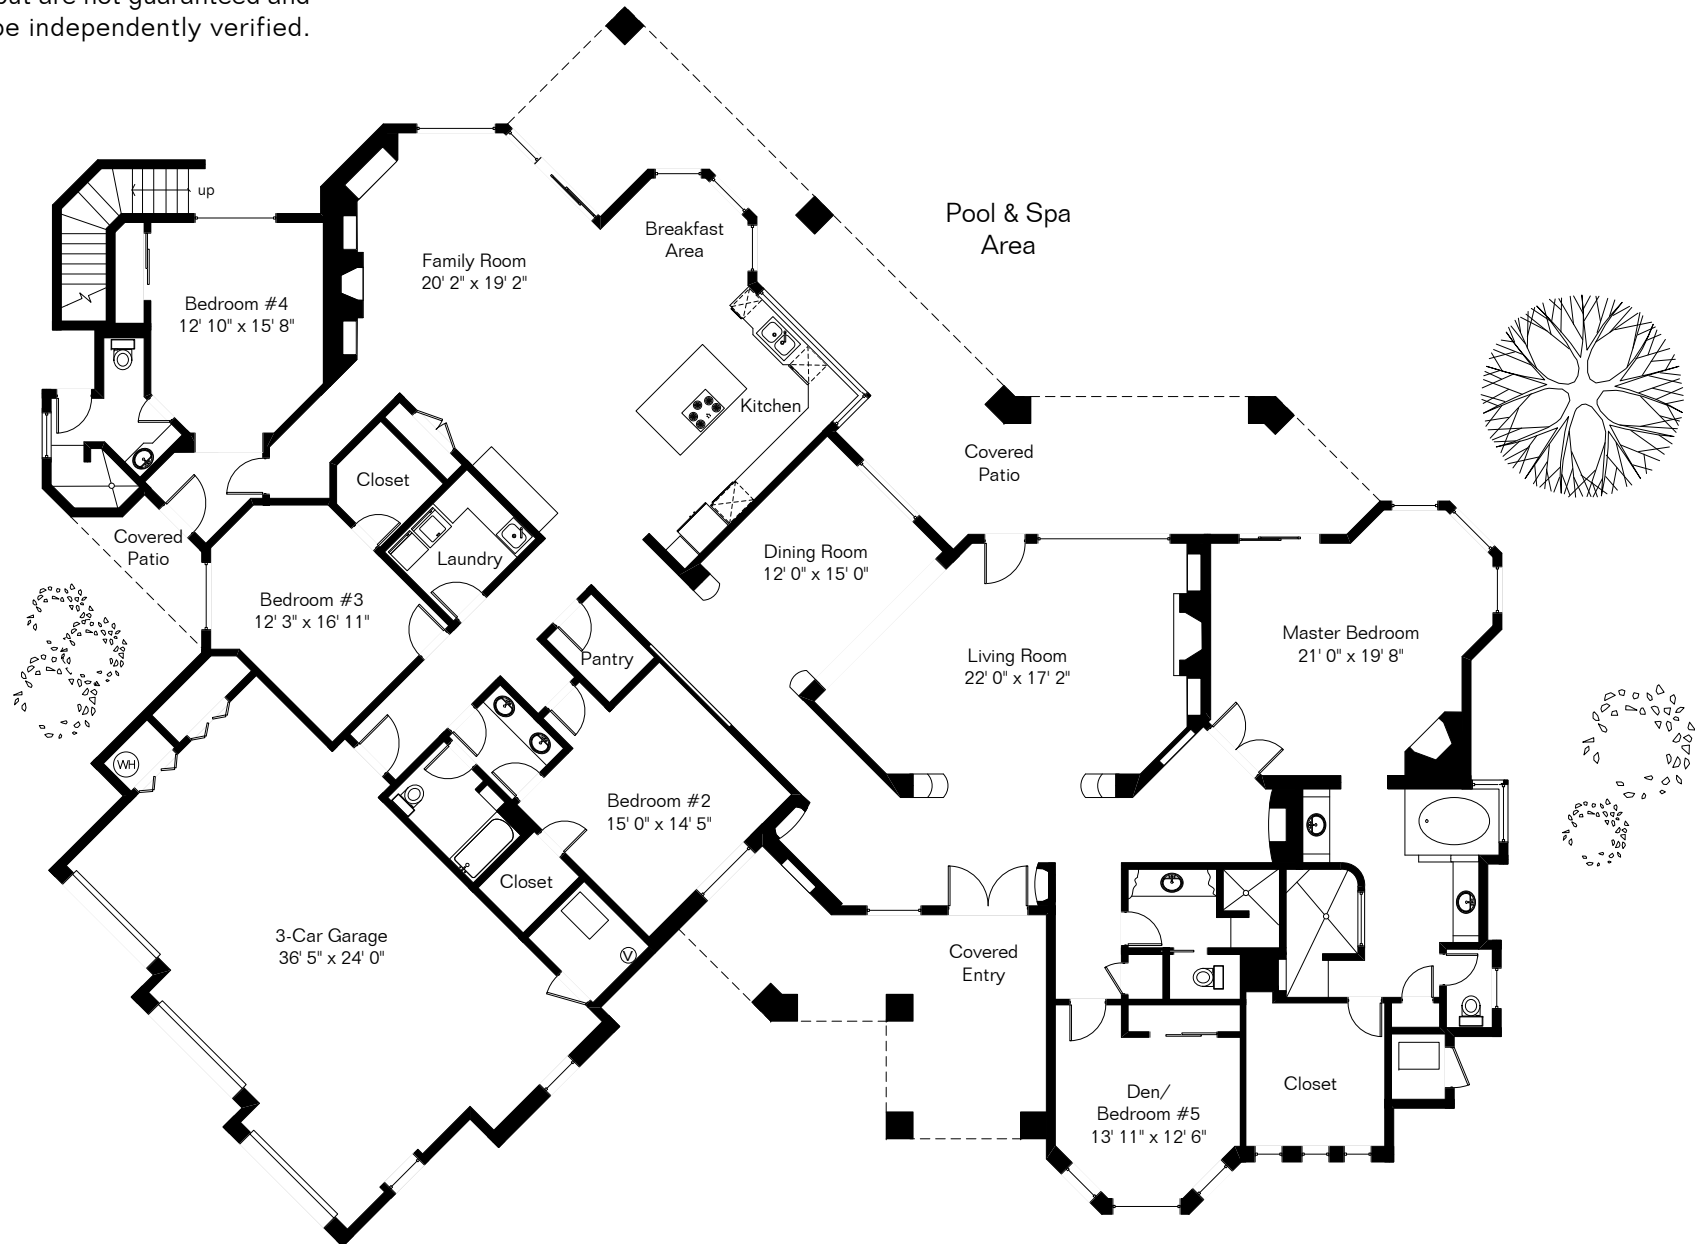

The square footages and room size information are deemed to be reliable but are not guaranteed and should be independently verified.

# 1747 E Desert Garden Dr

Site Visit April 2019

Copyright 2019 Floor Plans First! LLC  
All Rights Reserved.

Living Area 4,508 Sq Ft  
Garage 964 Sq Ft

[www.FloorPlansFirst.com](http://www.FloorPlansFirst.com)

Toll Free (877) 887-1500  
Voice (520) 881-1500

Floor Plans First!  
See the Floor Plan First!