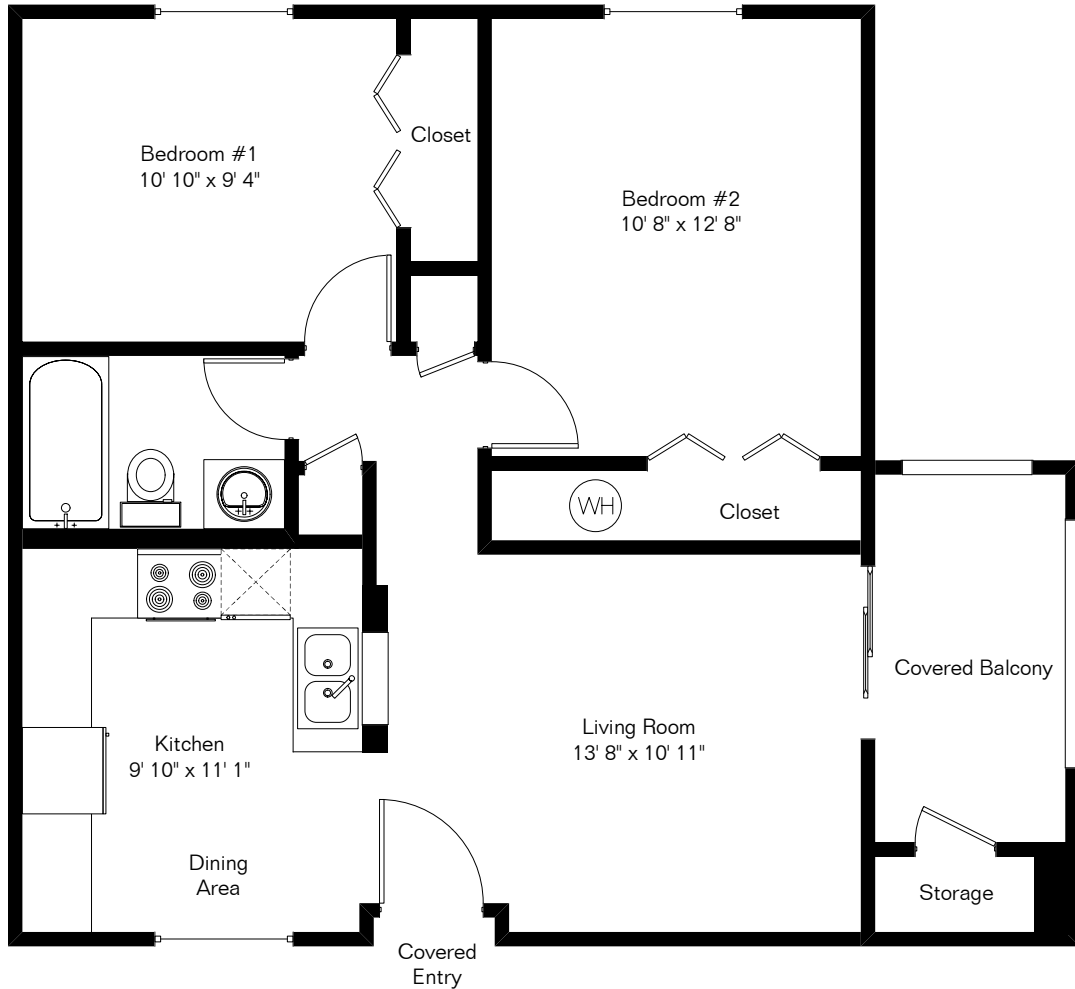

The square footages and room size information are deemed to be reliable but are not guaranteed and should be independently verified. This drawing is for marketing purposes only.

1810 E Blacklidge Dr Unit 508

Living Area 676 Sq Ft

Site Visit August 2022

Copyright 2022 Floor Plans First! LLC
All Rights Reserved.

Floor Plans First!^{LLC}
See the Floor Plan First![™]
FloorPlansFirst.com[™]
(520) 881-1500