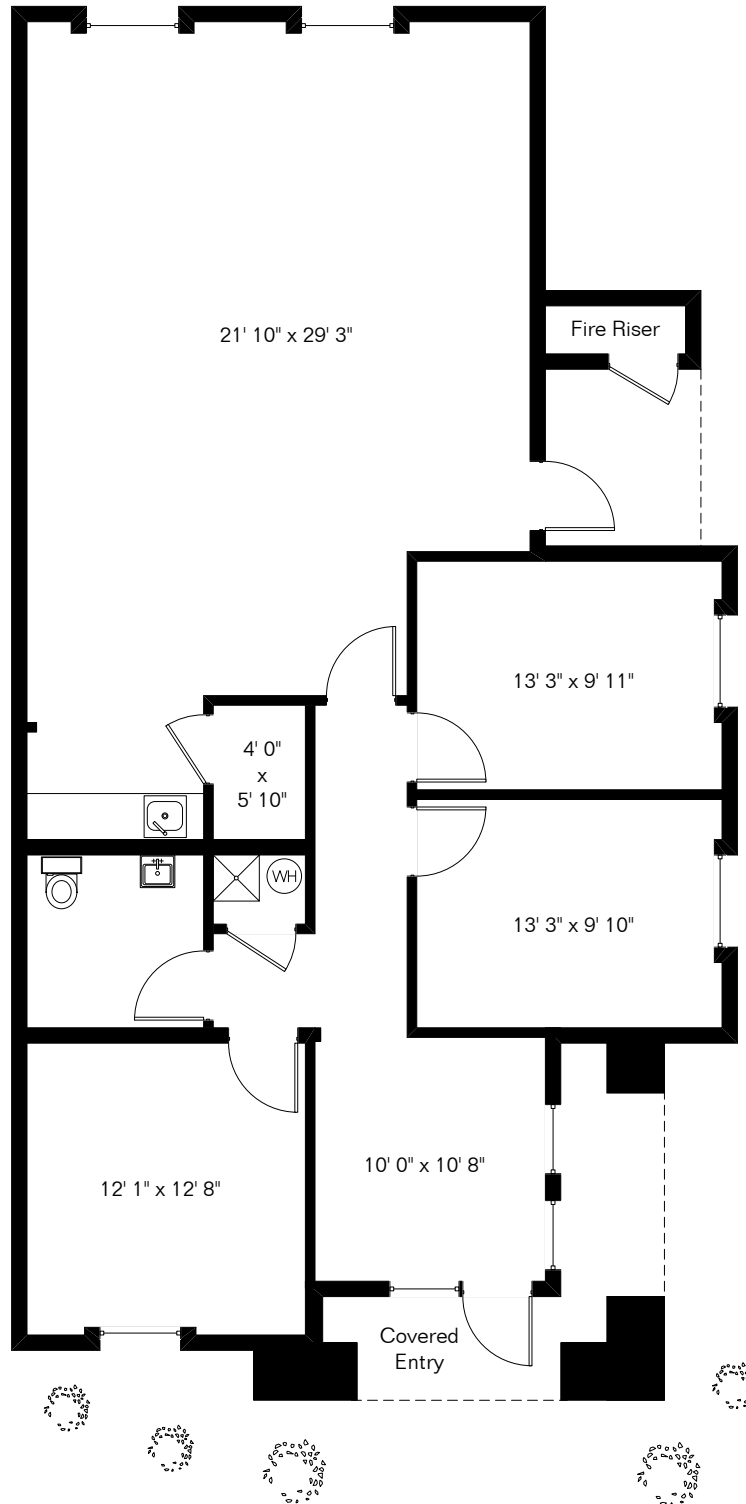

The square footages and room size information are deemed to be reliable but are not guaranteed and should be independently verified.

1824 E Innovation Park Dr

Gross 1,487 Sq Ft

Site Visit November 2017

Copyright 2017 Floor Plans First! LLC
All Rights Reserved.

www.FloorPlansFirst.com

Toll Free (877) 887-1500
Voice (520) 881-1500
Fax (520) 791-7701