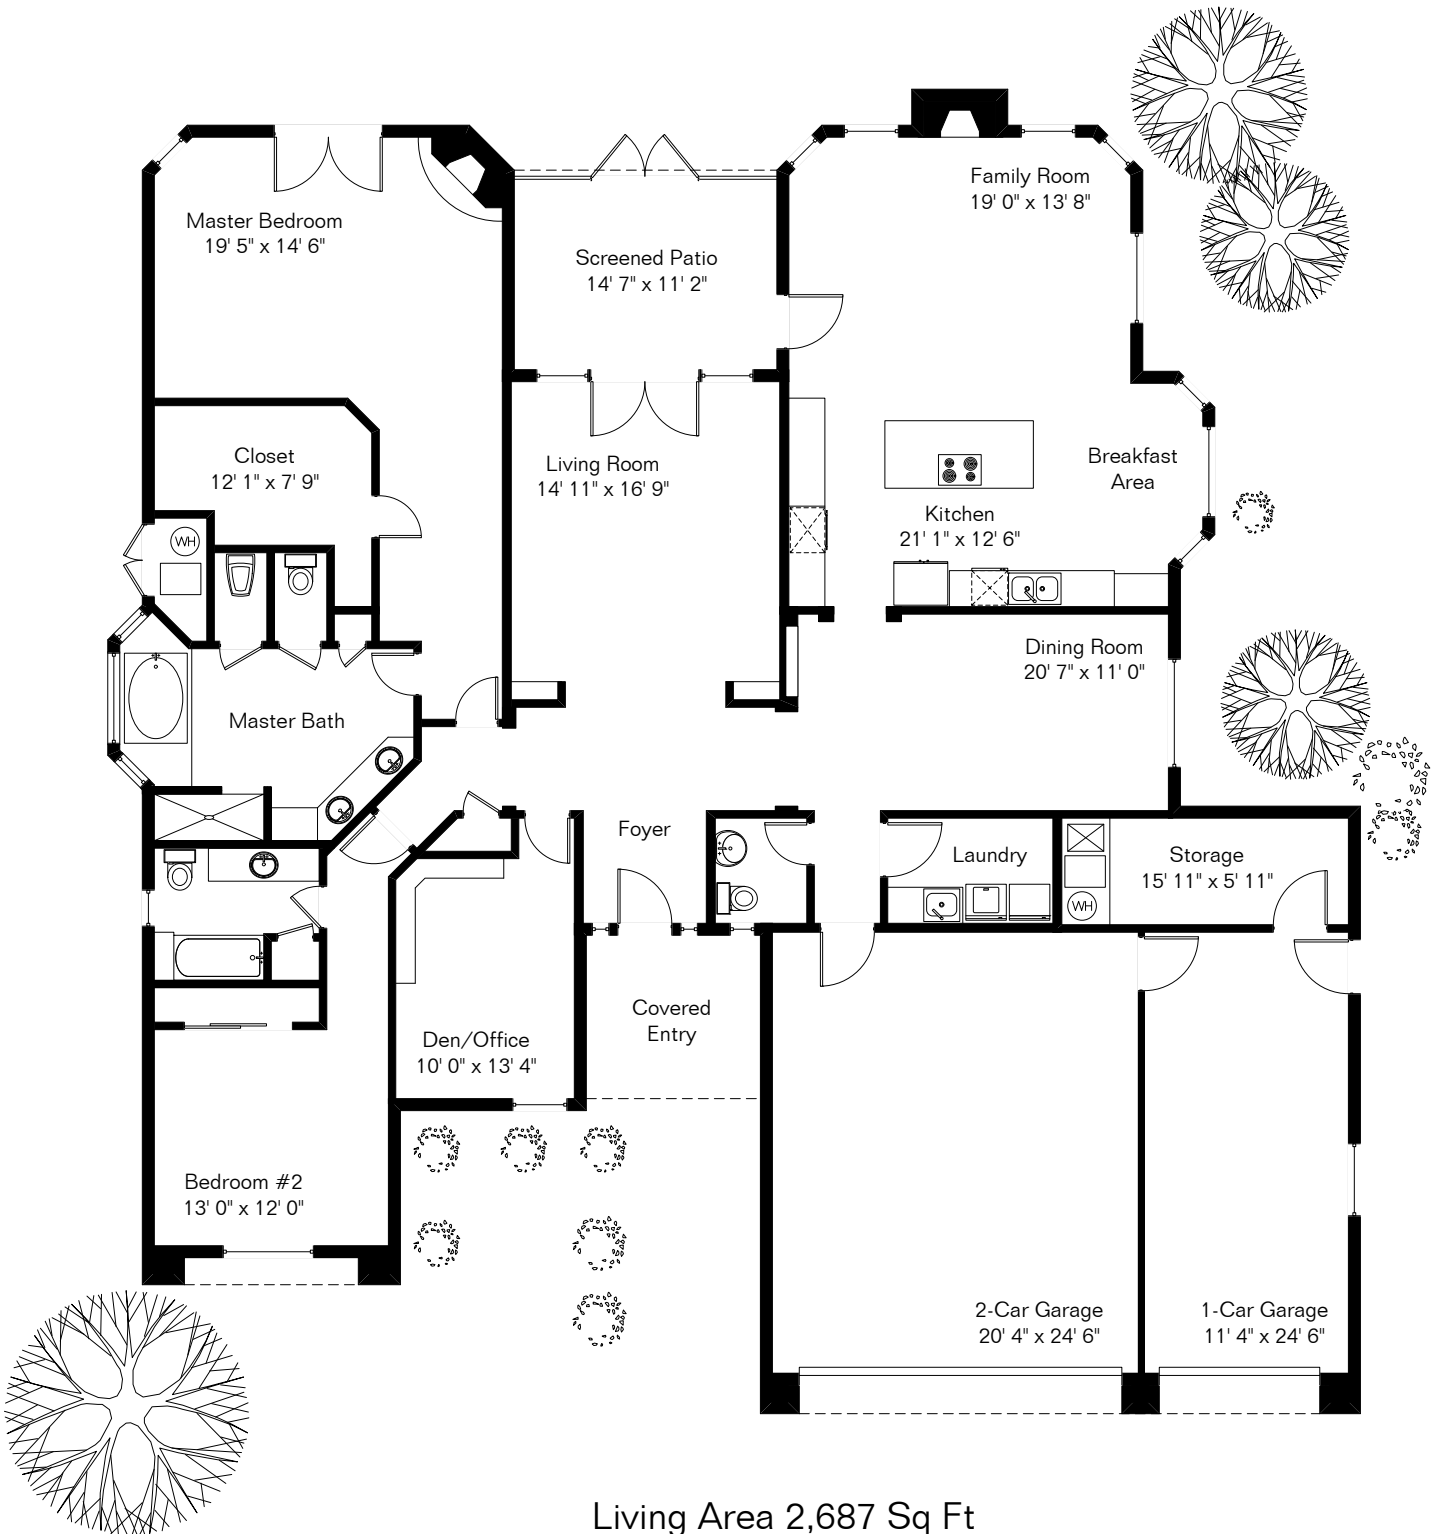

The square footages and room size information are deemed to be reliable but are not guaranteed and should be independently verified. This drawing is for marketing purposes only.

188 E Ridge Glow Pl

Presented by Pam Treece
 Long Realty Company
 (520) 275-2664

Pool & Spa Area

Living Area 2,687 Sq Ft
 Garage 961 Sq Ft

Site Visit December 2020

0 ft. 6 ft. 10 ft. 20 ft.

Copyright 2020 Floor Plans First! LLC
 All Rights Reserved.

Floor Plans First!
 See the Floor Plan First!