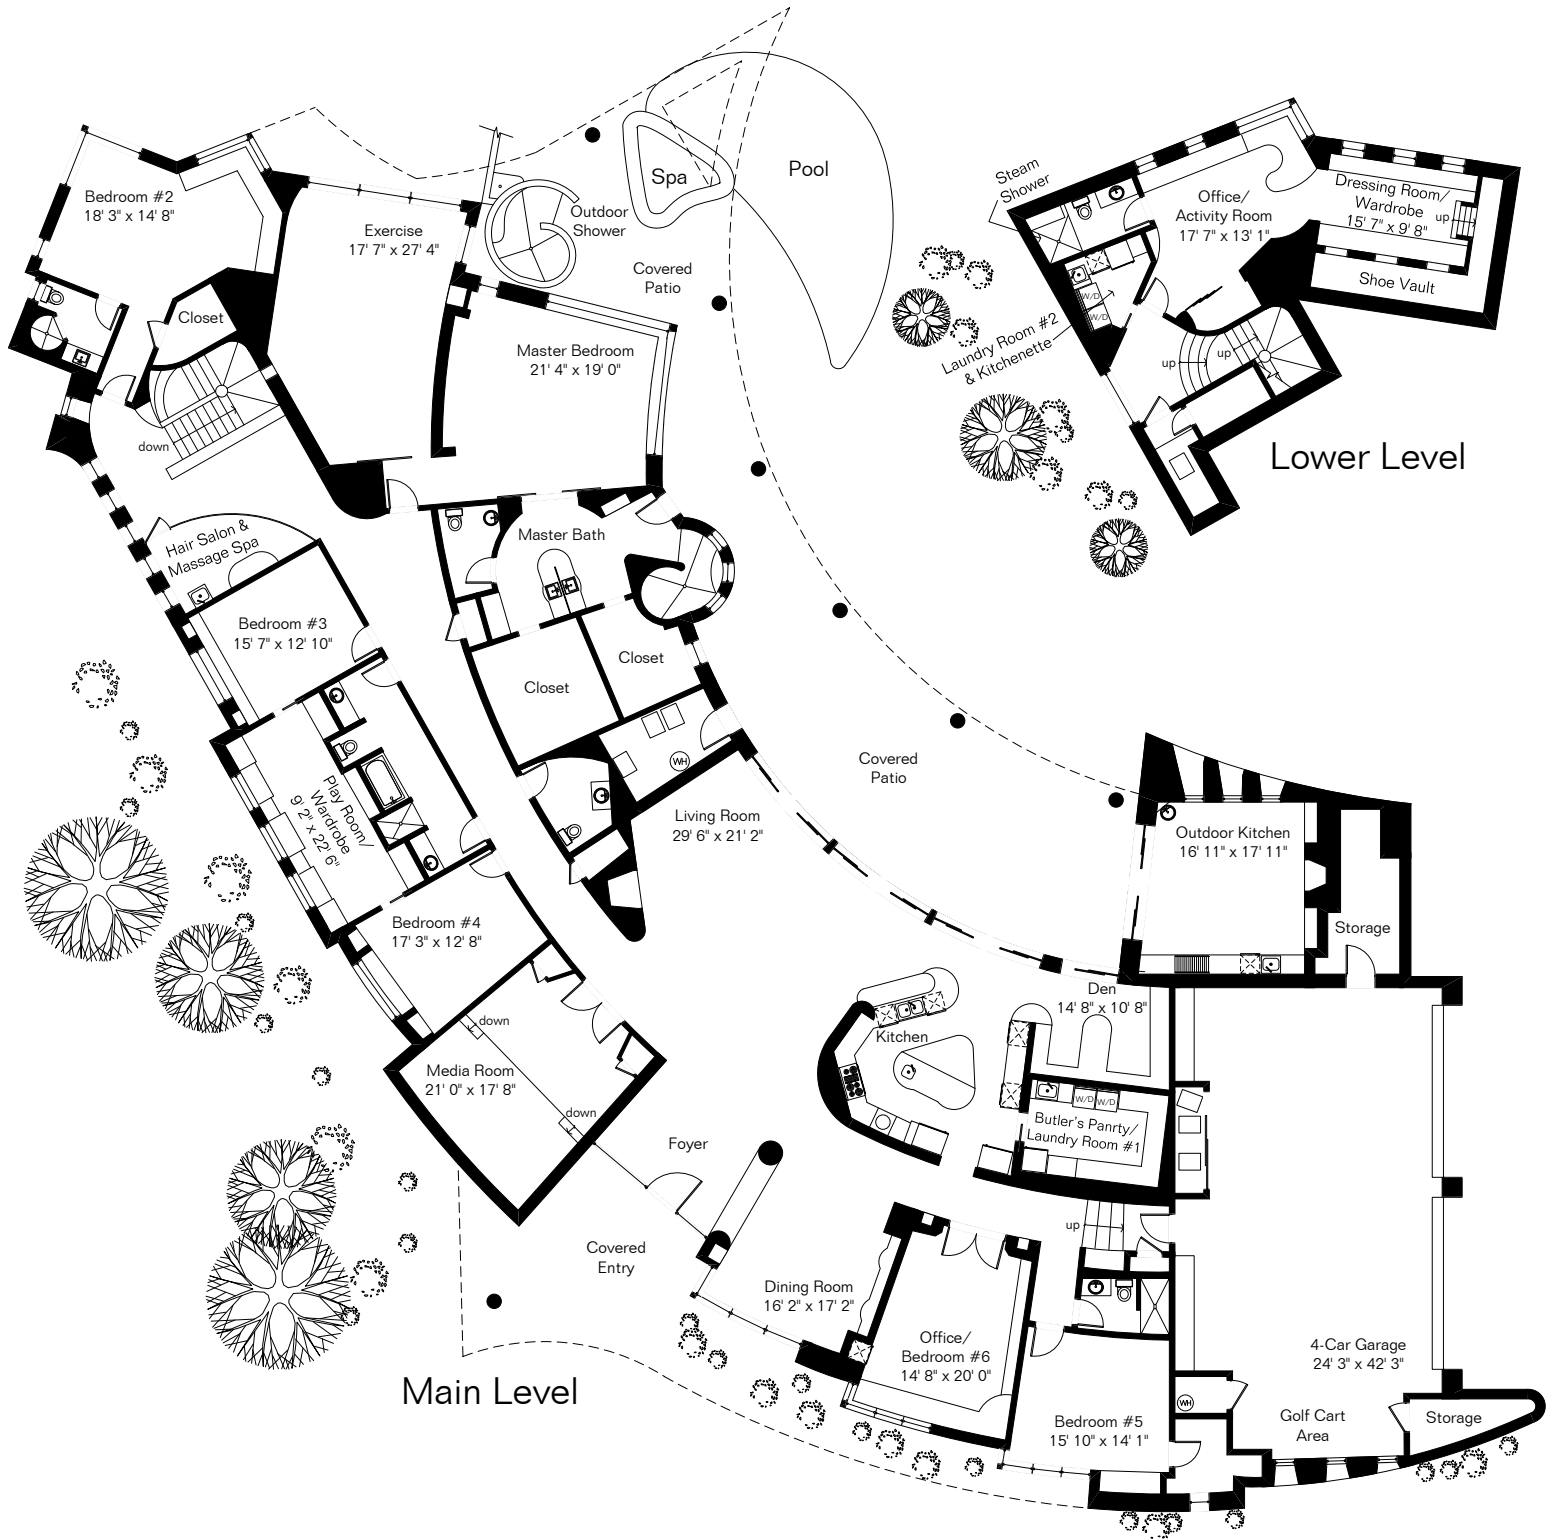

The square footages and room size information are deemed to be reliable but are not guaranteed and should be independently verified.

2091 E Sentry Ridge Court

Site Visit May 2019

Copyright 2019 Floor Plans First! LLC
All Rights Reserved.

Living Area 9,825 Sq Ft
 Covered Entry 676 Sq Ft
 Covered Patio 1,877 Sq Ft
 Garage 1,428 Sq Ft

 Total Under Roof 13,806 Sq Ft

www.FloorPlansFirst.com

Toll Free (877) 887-1500
Voice (520) 881-1500

Floor Plans First!
See the Floor Plan First!