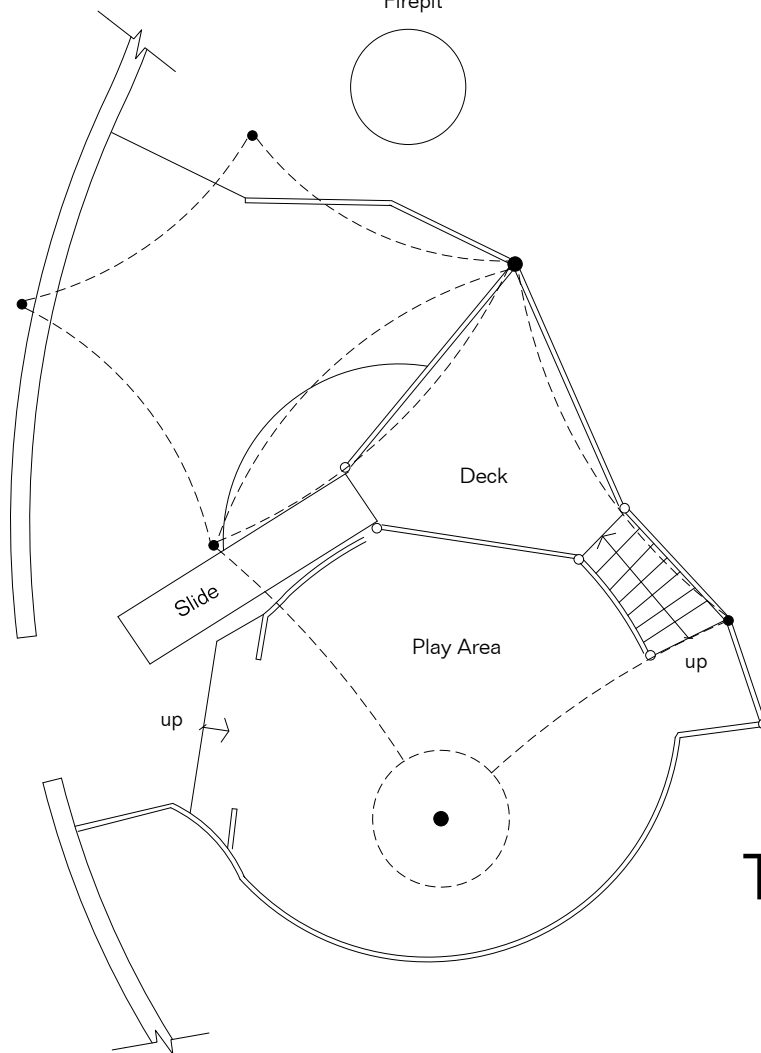

The square footages and room size information are deemed to be reliable but are not guaranteed and should be independently verified.

2091 E Sentry Ridge Court

Site Visit May 2019

Copyright 2019 Floor Plans First! LLC
All Rights Reserved.

The square footages and room size information are deemed to be reliable but are not guaranteed and should be independently verified.

2091 E Sentry Ridge Court Greenhouse & Treehouse

Presented by Russell & Christine Long
Long Realty Company
(520) 529-1116

Greenhouse

Firepit

Treehouse

Site Visit May 2019

Copyright 2019 Floor Plans First! LLC
All Rights Reserved.

www.FloorPlansFirst.com

Toll Free (877) 887-1500
Voice (520) 881-1500