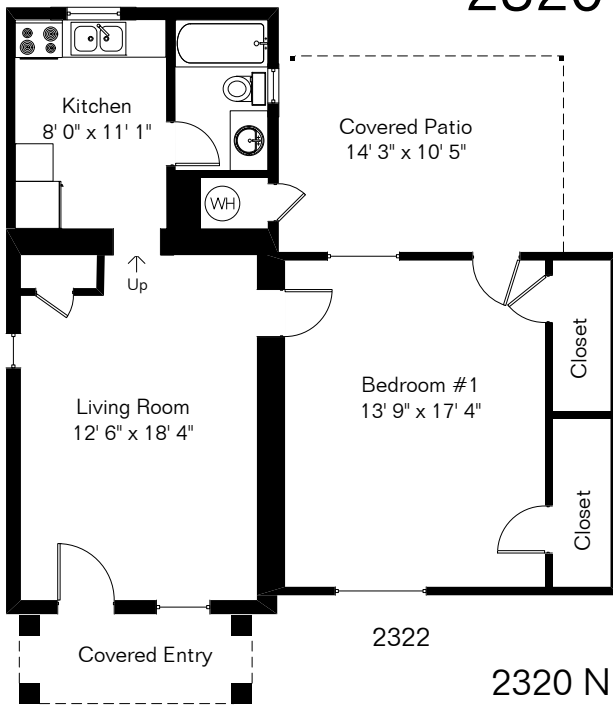

2320 & 2322 N Camilla Blvd

The square footages and room size information are deemed to be reliable but are not guaranteed and should be independently verified. This drawing is for marketing purposes only.

2320 N Camilla Blvd 1,084 Sq Ft (Includes Atrium)
 2322 N Camilla Blvd 786 Sq Ft

 Total Living Area 1,870 Sq Ft

Site Visit March 2025

Copyright 2025 Floor Plans First! LLC
 All Rights Reserved.

Floor Plans First!
 See the Floor Plan First!
 FloorPlansFirst.com
 (520) 881-1500