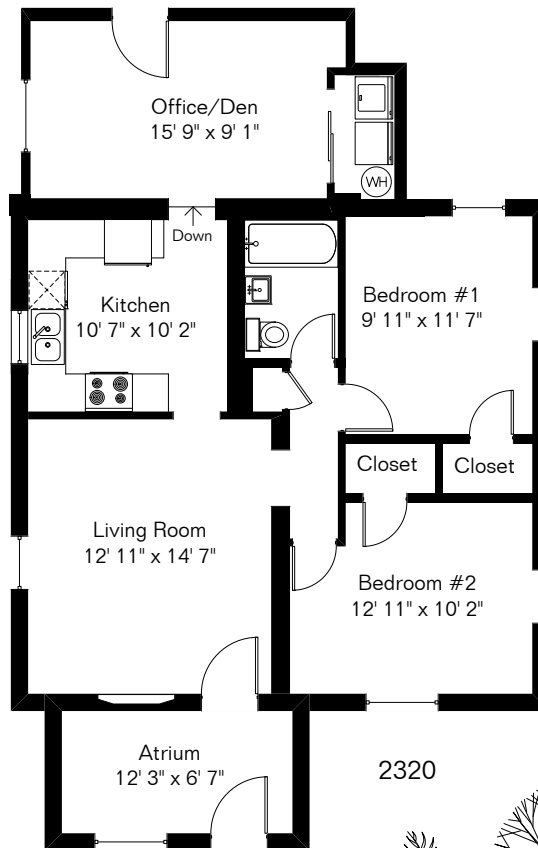

2320 & 2322 N Camilla Blvd

The square footages and room size information are deemed to be reliable but are not guaranteed and should be independently verified. This drawing is for marketing purposes only.

2320 N Camilla Blvd 1,084 Sq Ft (Includes Atrium)
 2322 N Camilla Blvd 786 Sq Ft

 Total Living Area 1,870 Sq Ft

Site Visit March 2025

Copyright 2025 Floor Plans First! LLC
 All Rights Reserved.

Floor Plans First!
 See the Floor Plan First!
 FloorPlansFirst.com
 (520) 881-1500