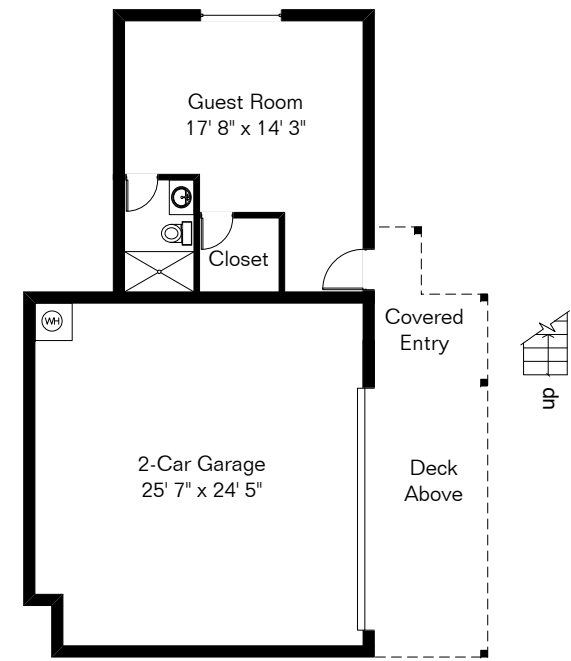

The square footages and room size information are deemed to be reliable but are not guaranteed and should be independently verified. This drawing is for marketing purposes only.

# 2745 E Camino La Brinca

Main Level 3,540 Sq Ft  
 Lower Level 424 Sq Ft  

---

 Total Living Area 3,964 Sq Ft  
 Garage 684 Sq Ft  
 Storage 178 Sq Ft

Site Visit August 2022

Copyright 2022 Floor Plans First! LLC  
 All Rights Reserved.