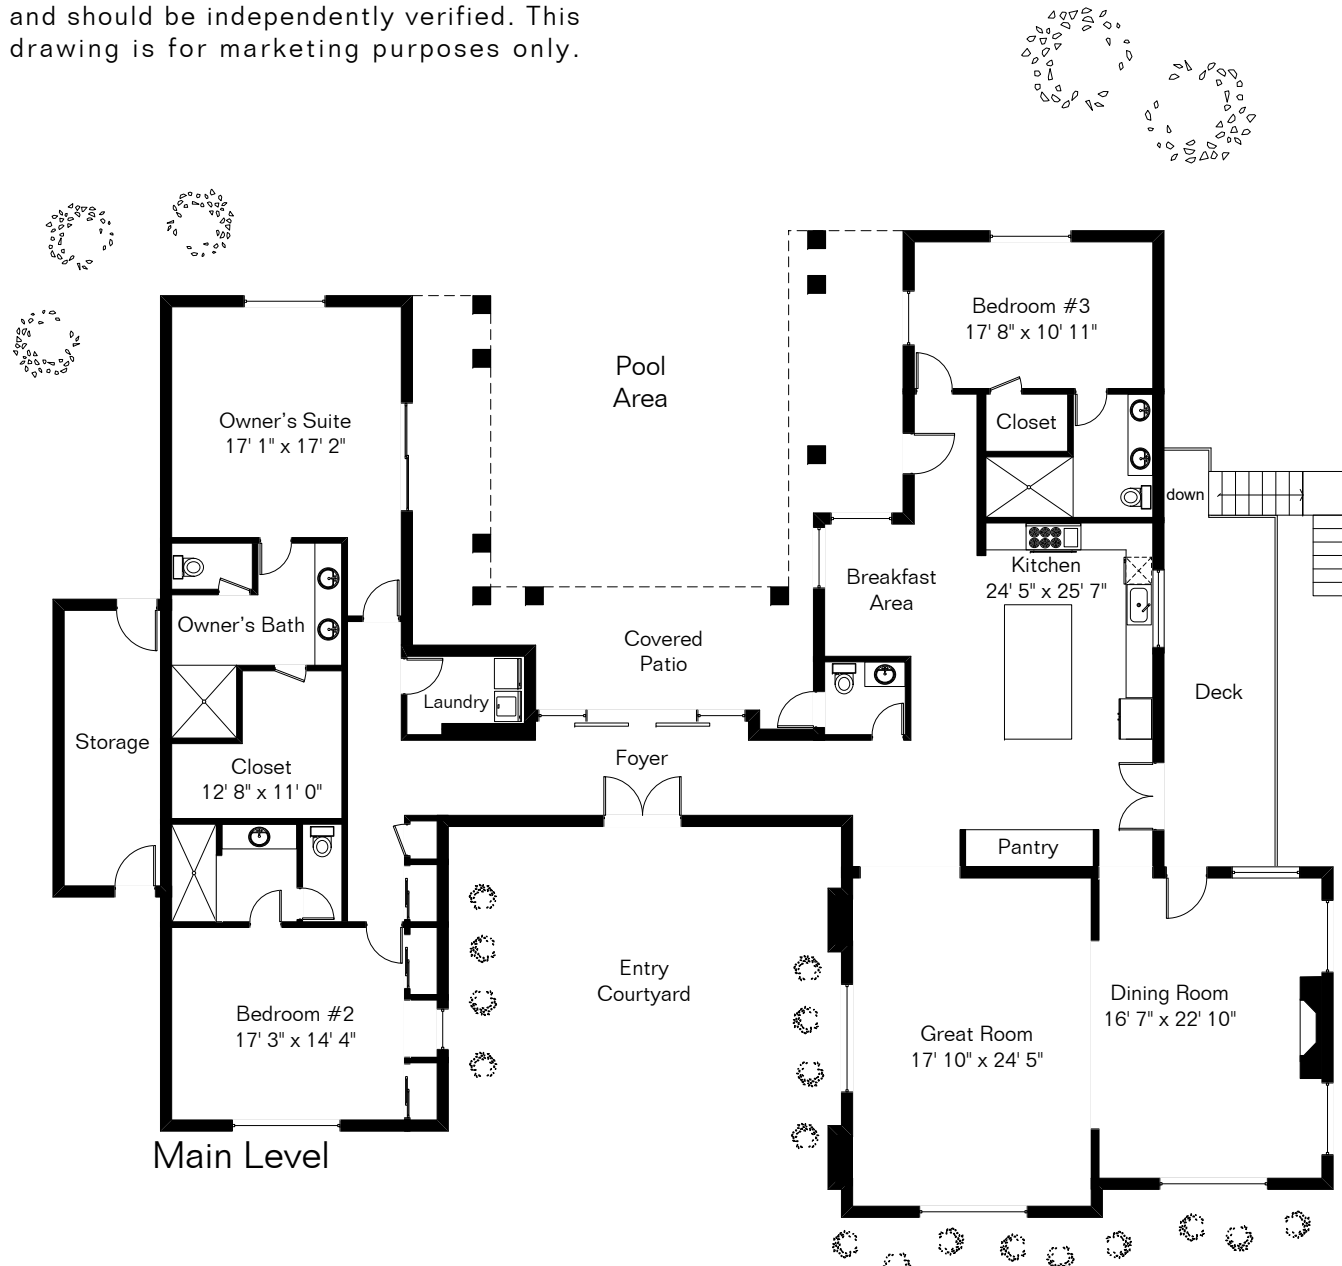

The square footages and room size information are deemed to be reliable but are not guaranteed and should be independently verified. This drawing is for marketing purposes only.

# 2745 E Camino La Brinca

Main Level 3,540 Sq Ft  
 Lower Level 424 Sq Ft  

---

 Total Living Area 3,964 Sq Ft  
 Garage 684 Sq Ft  
 Storage 178 Sq Ft

Site Visit August 2022

Copyright 2022 Floor Plans First! LLC  
 All Rights Reserved.