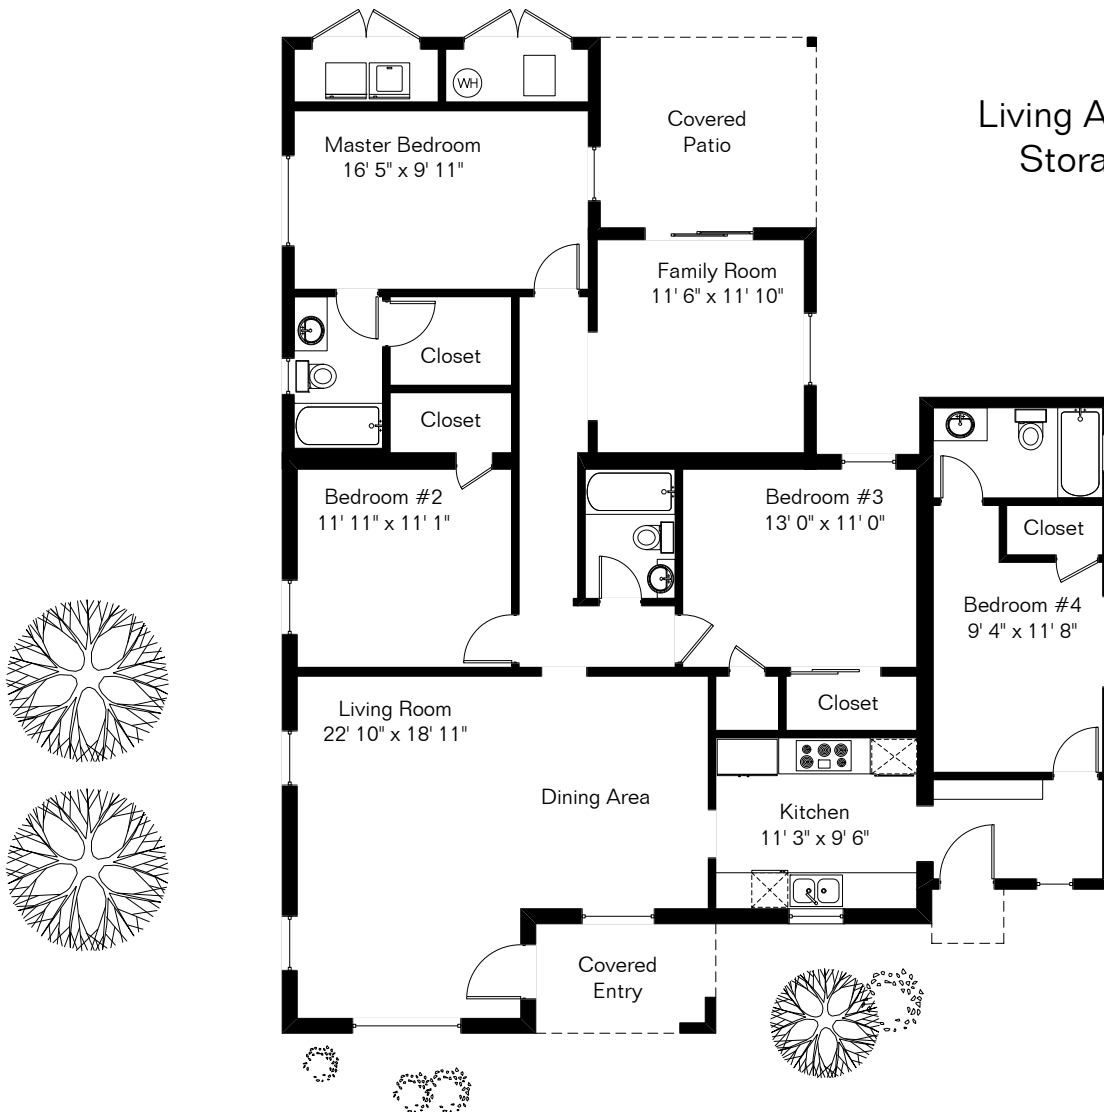

The square footages and room size information are deemed to be reliable but are not guaranteed and should be independently verified.

Storage is farther from house than shown

2810 E Lester St

Living Area 1,802 Sq Ft
Storage 440 Sq Ft

Site Visit February 2019

Copyright 2019 Floor Plans First! LLC
All Rights Reserved.

www.FloorPlansFirst.com

Toll Free (877) 887-1500
Voice (520) 881-1500