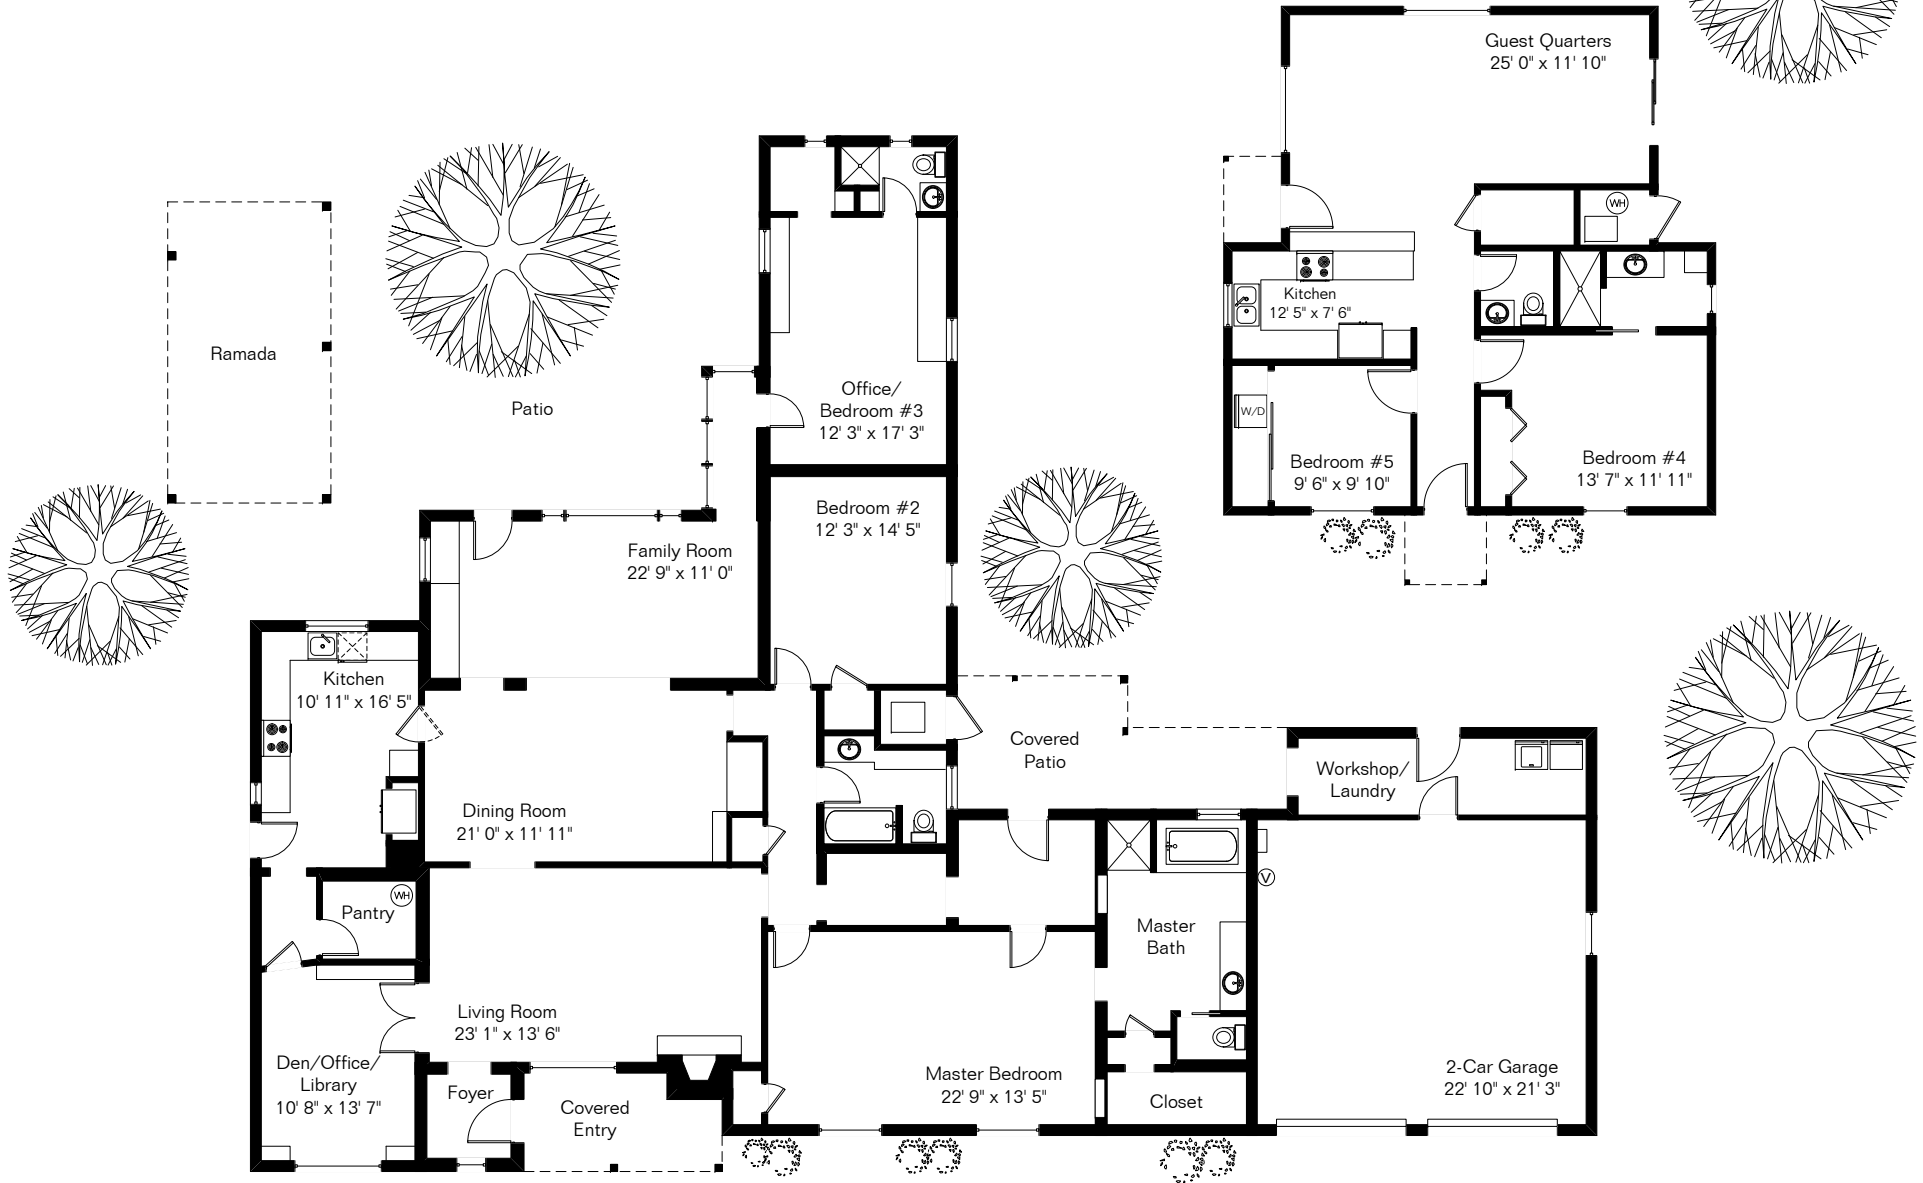

The square footages and room size information are deemed to be reliable but are not guaranteed and should be independently verified. This drawing is for marketing purposes only.

2921 E 2nd St

Site Visit May 2021

Copyright 2021 Floor Plans First! LLC
All Rights Reserved.

Main House 2,879 Sq Ft
Guest House 1,055 Sq Ft
Total Living Area 3,934 Sq Ft
Garage 526 Sq Ft

Floor Plans First!
See the Floor Plan First!
FloorPlansFirst.com
(520) 881-1500