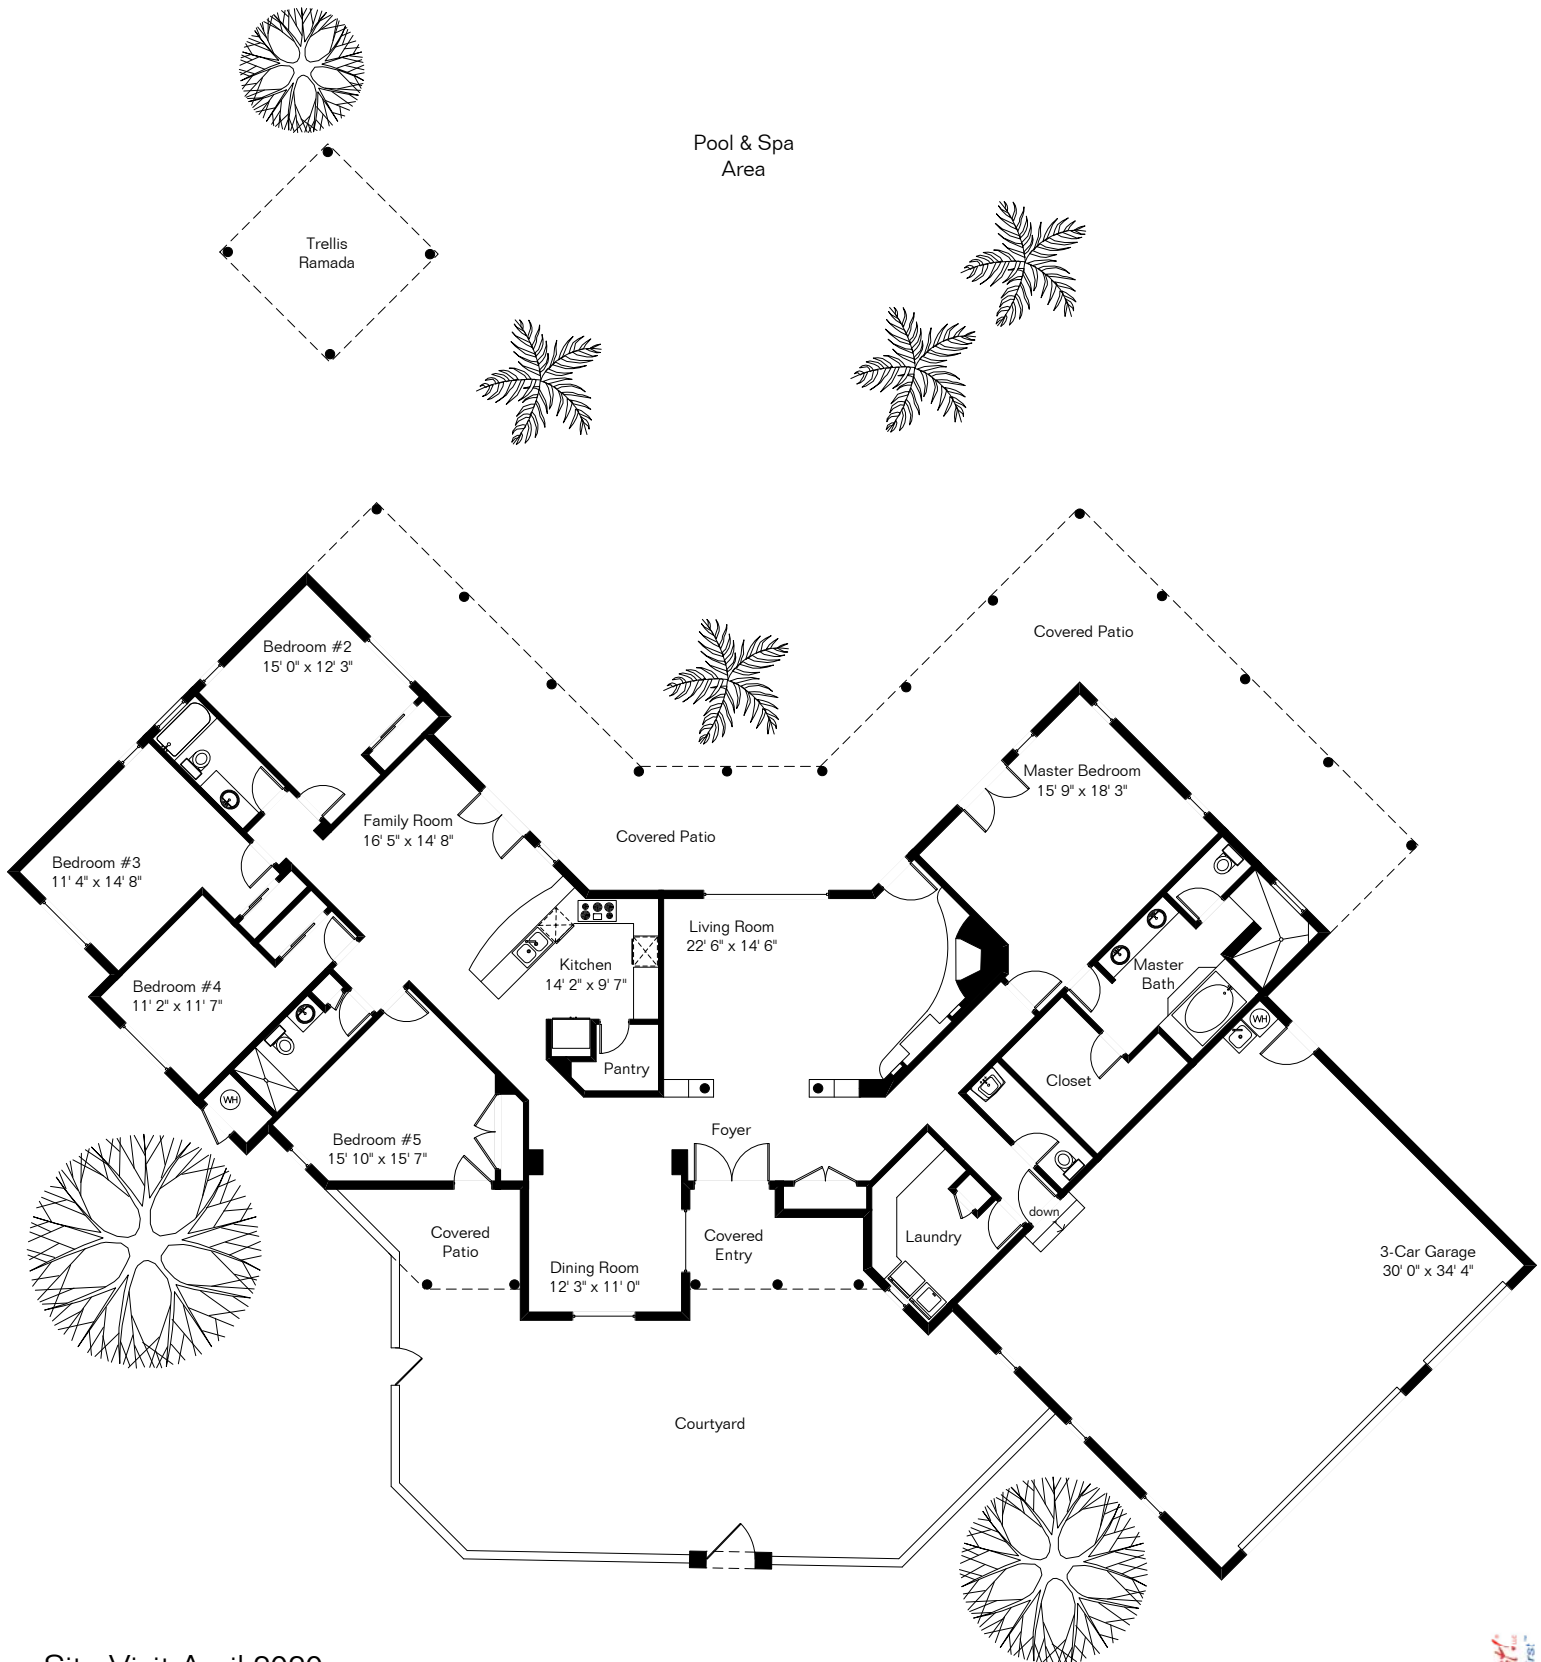

The square footages and room size information are deemed to be reliable but are not guaranteed and should be independently verified. This drawing is for marketing purposes only.

2921 W Crystal View Court

Site Visit April 2020

0 ft. 6 ft. 10 ft. 20 ft.

Living Area 3,180 Sq Ft
Garage 1,094 Sq Ft

Copyright 2020 Floor Plans First! LLC
All Rights Reserved.

www.FloorPlansFirst.com

Toll Free (877) 887-1500
Voice (520) 881-1500

Floor Plans First!
See the Floor Plan First!