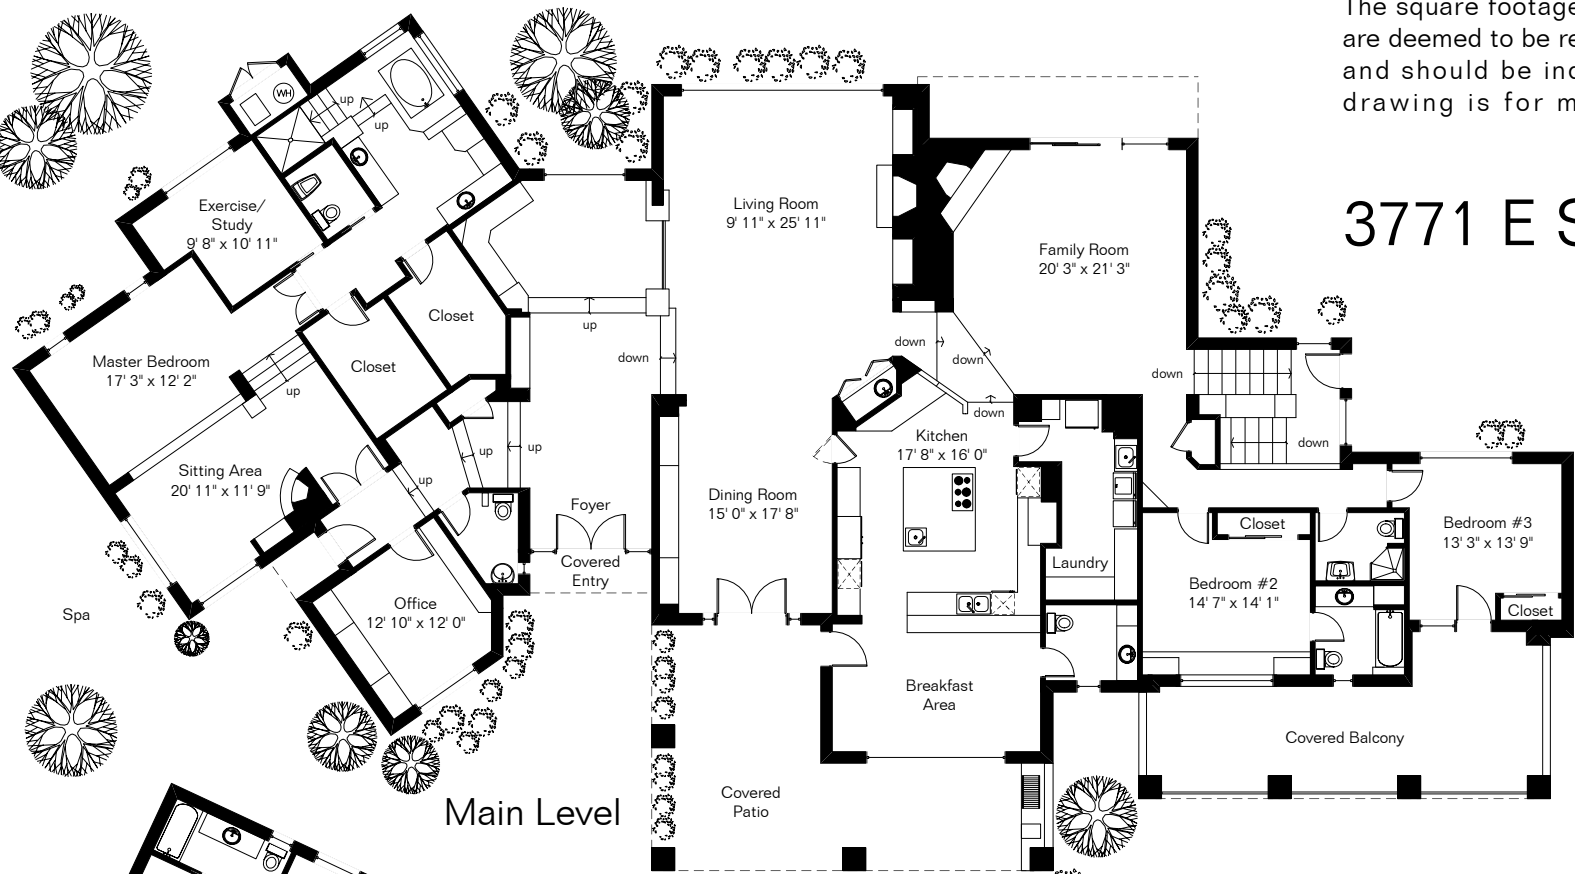

The square footages and room size information are deemed to be reliable but are not guaranteed and should be independently verified. This drawing is for marketing purposes only.

# 3771 E Sumo Octavo

Main Level

Guest House  
Guest House is further from house than shown

Pool Area

Lower Level

Main House 5,649 Sq Ft  
 Guest House 642 Sq Ft  
 Total Living Area 6,291 Sq Ft  
 Garage 1,019 Sq Ft

Site Visit January 2008

0 ft. 6 ft. 10 ft. 20 ft.

Copyright 2021 Floor Plans First! LLC  
 All Rights Reserved.