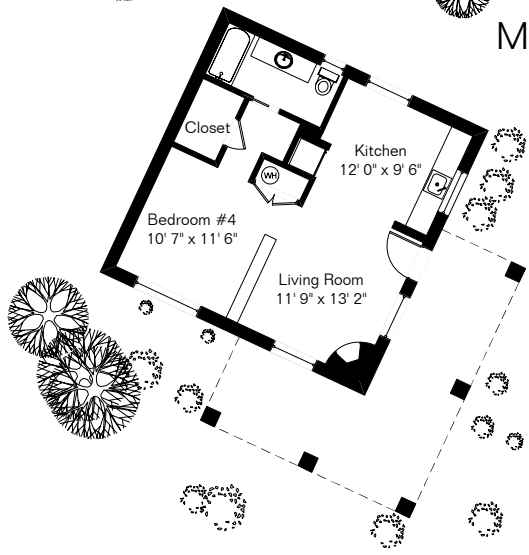

The square footages and room size information are deemed to be reliable but are not guaranteed and should be independently verified. This drawing is for marketing purposes only.

# 3771 E Sumo Octavo

Main Level

Guest House  
Guest House is further from house than shown

Pool Area

Lower Level

Main House 5,649 Sq Ft  
 Guest House 642 Sq Ft  
 Total Living Area 6,291 Sq Ft  
 Garage 1,019 Sq Ft

Site Visit January 2008

0 ft. 6 ft. 10 ft. 20 ft.

Copyright 2021 Floor Plans First! LLC  
 All Rights Reserved.