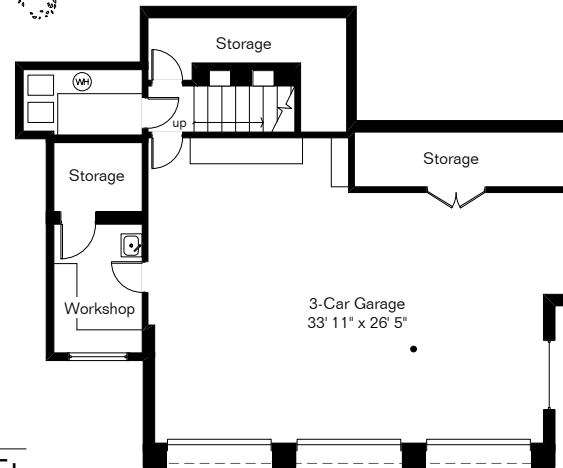

# 3771 E Sumo Octavo

Main Level

Guest House  
Guest House is further from house than shown

Pool Area

Lower Level

Main House 5,649 Sq Ft  
 Guest House 642 Sq Ft  
 Total Living Area 6,291 Sq Ft  
 Garage 1,019 Sq Ft

Site Visit January 2008

0 ft. 6 ft. 10 ft. 20 ft.

Copyright 2021 Floor Plans First! LLC  
 All Rights Reserved.