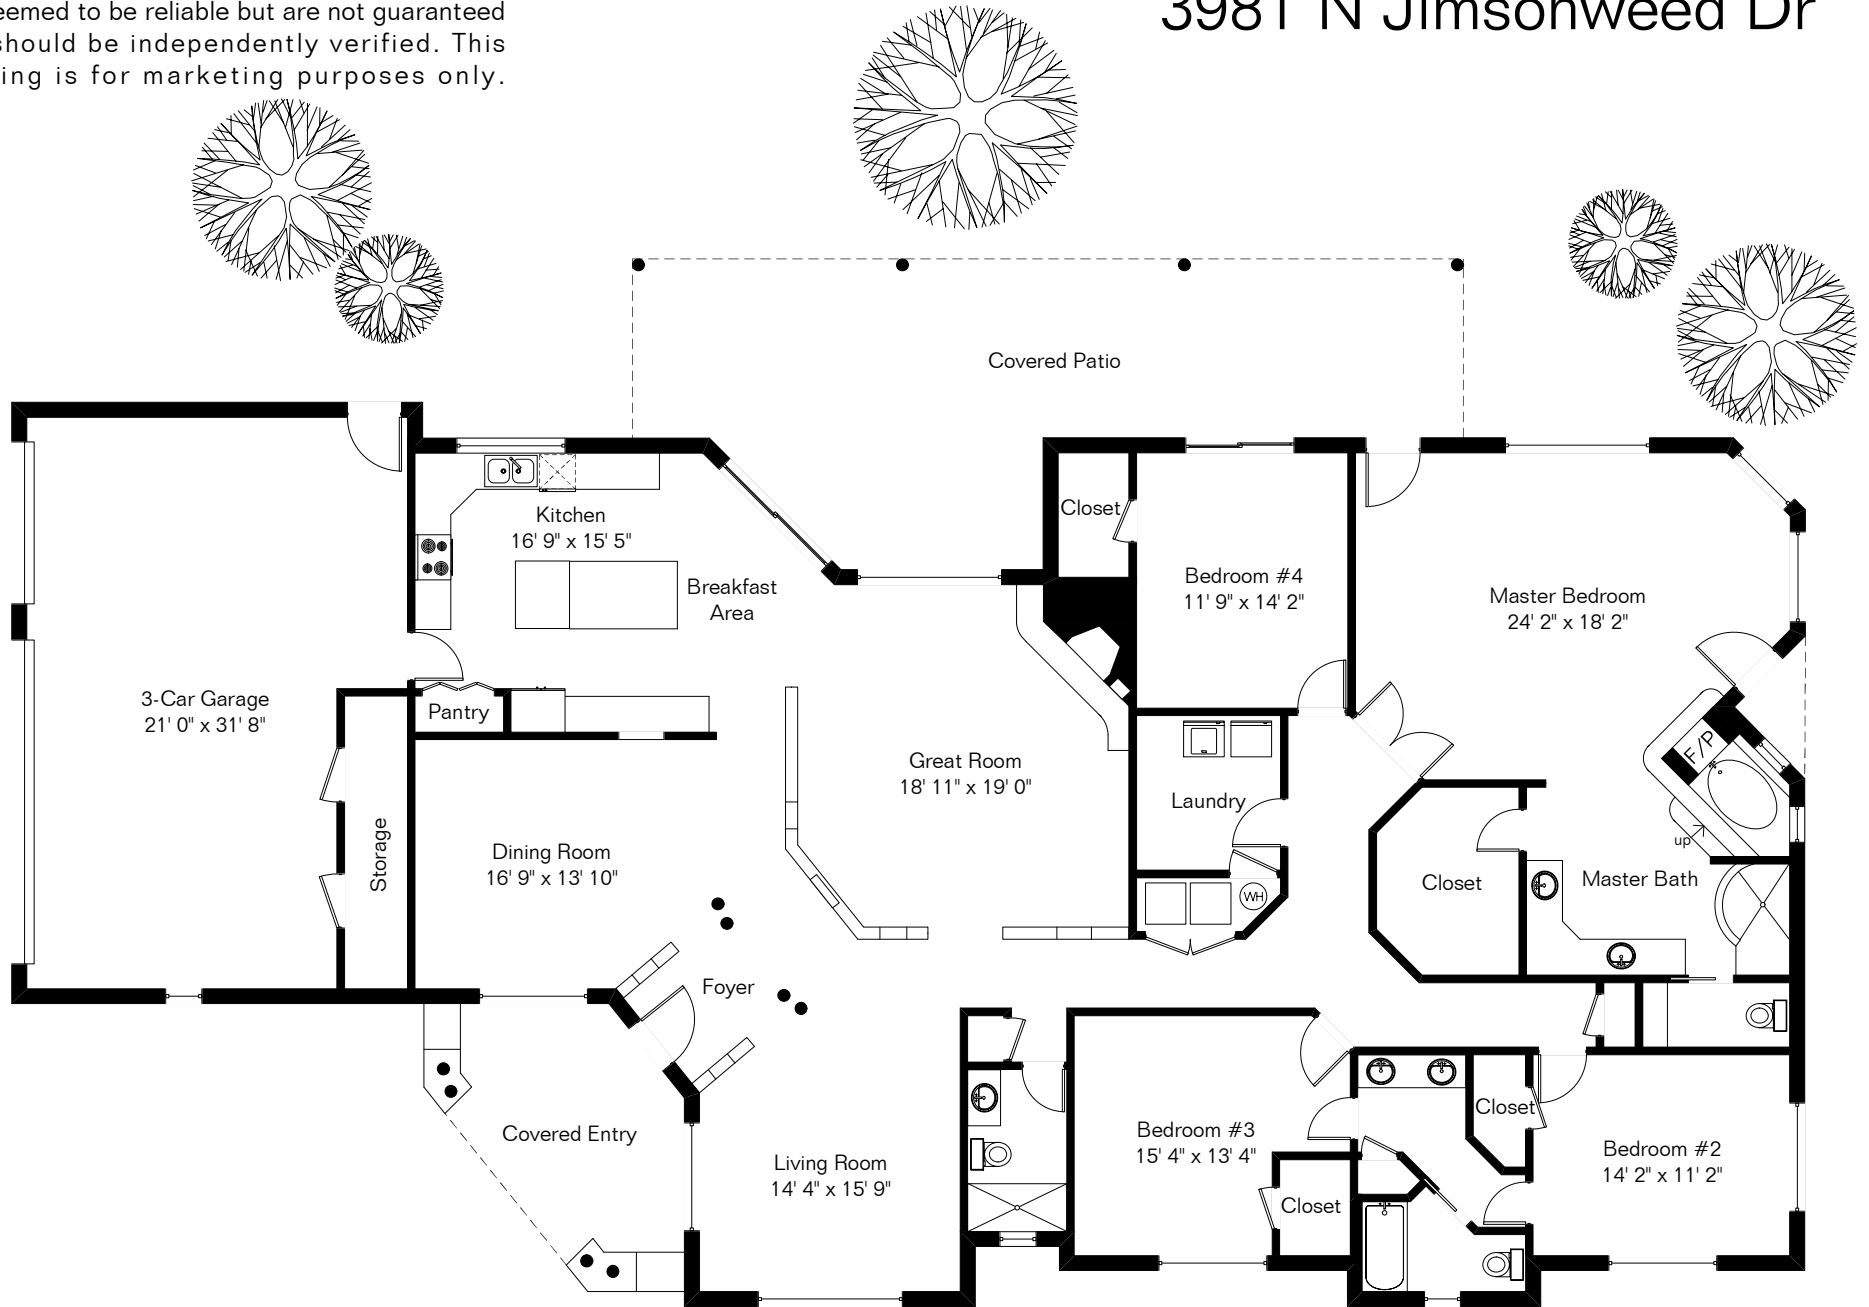

The square footages and room size information are deemed to be reliable but are not guaranteed and should be independently verified. This drawing is for marketing purposes only.

3981 N Jimsonweed Dr

Site Visit September 2021

0 ft. 6 ft. 10 ft. 20 ft.

Copyright 2021 Floor Plans First! LLC
All Rights Reserved.

Living Area 3,290 Sq Ft
Garage 736 Sq Ft

Floor Plans First!
See the Floor Plan First!
FloorPlansFirst.com™
(520) 881-1500