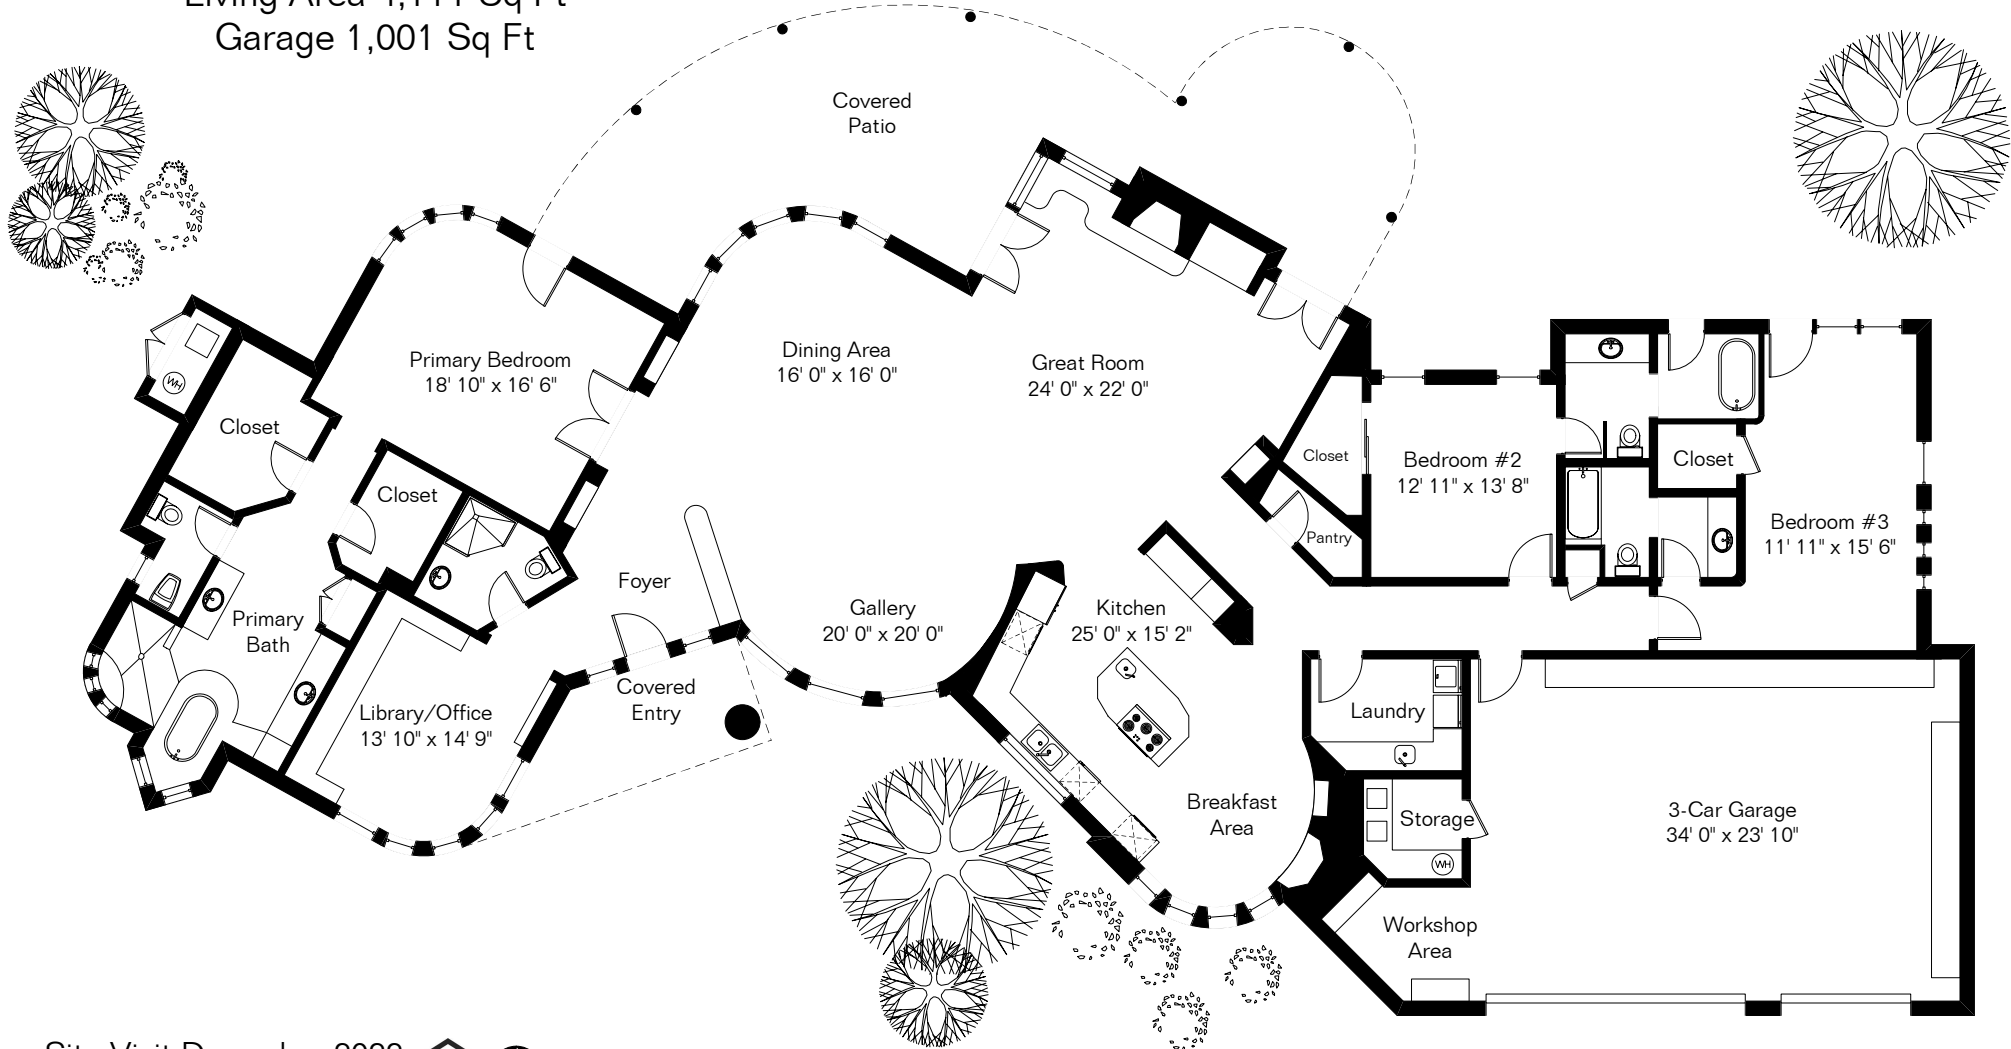

The square footages and room size information are deemed to be reliable but are not guaranteed and should be independently verified. This drawing is for marketing purposes only.

# 4207 N Sabino Mountain Dr

Living Area 4,111 Sq Ft  
Garage 1,001 Sq Ft

Site Visit December 2022

0 ft. 6 ft. 10 ft. 20 ft.

Copyright 2022 Floor Plans First! LLC  
All Rights Reserved.

Floor Plans First!  
See the Floor Plan First!  
FloorPlansFirst.com™  
(520) 881-1500