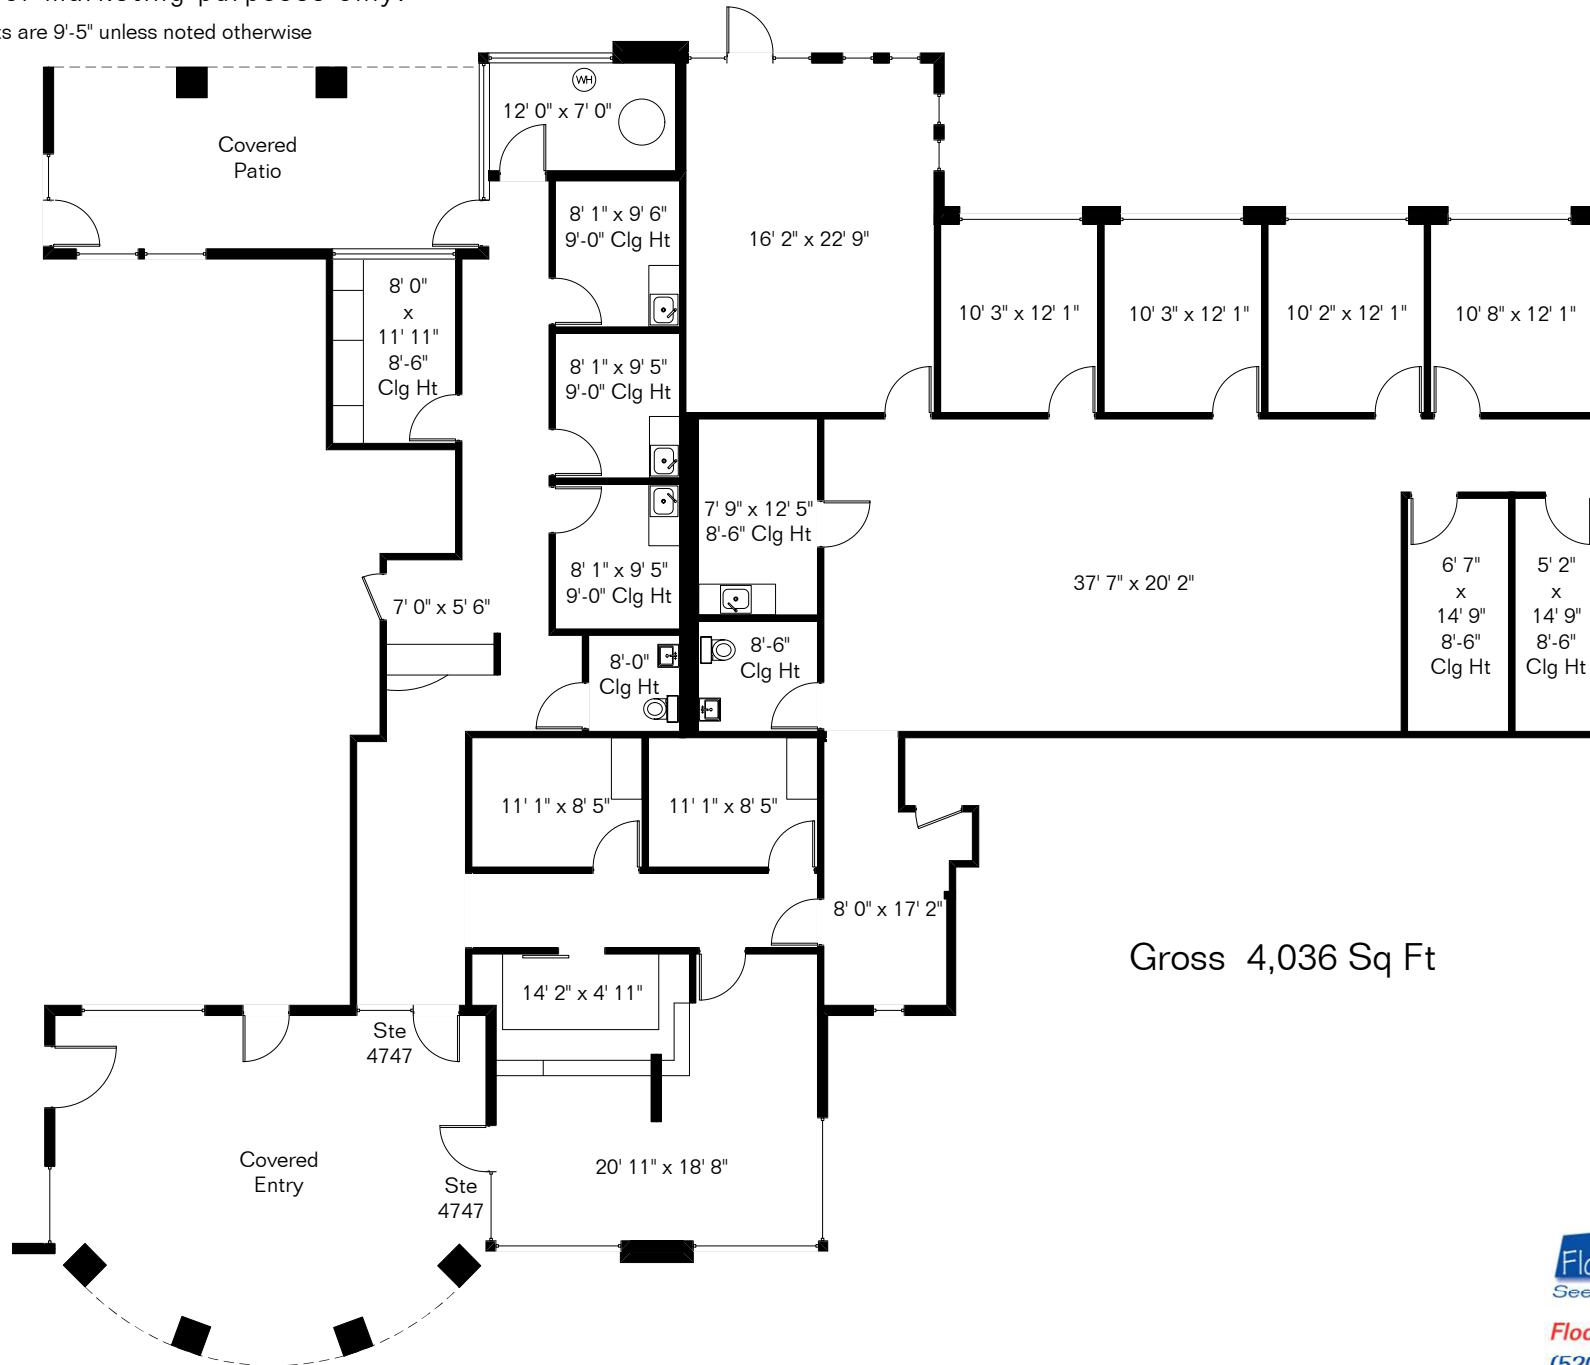

The square footages and room size information are deemed to be reliable but are not guaranteed and should be independently verified. This drawing is for marketing purposes only.

\*All ceiling heights are 9'-5" unless noted otherwise

# 4747 E Camp Lowell Dr

Gross 4,036 Sq Ft

Site Visit August 2021  
0 ft. 6 ft. 10 ft. 20 ft.  
Copyright 2021 Floor Plans First! LLC  
All Rights Reserved.