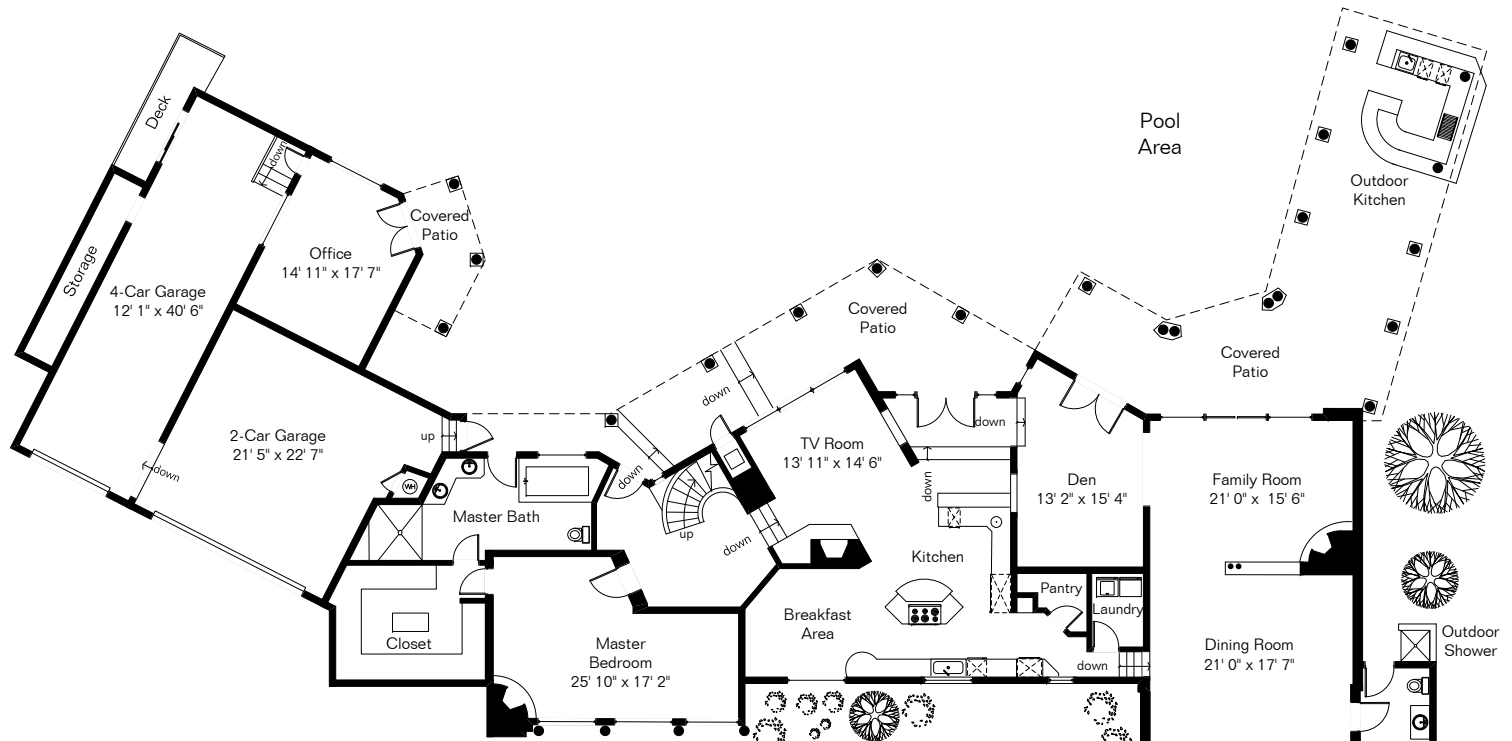

The square footages and room size information are deemed to be reliable but are not guaranteed and should be independently verified. This drawing is for marketing purposes only.

5330 E Placita Casa Rio

Main Level 4,074 Sq Ft

Upper Level 1,974 Sq Ft

Total Living Area 6,048 Sq Ft

6- Car Garage 1,242 Sq Ft

Upper Level

Site Visit September 2020

0 ft. 6 ft. 10 ft. 20 ft.

Copyright 2020 Floor Plans First! LLC
All Rights Reserved.