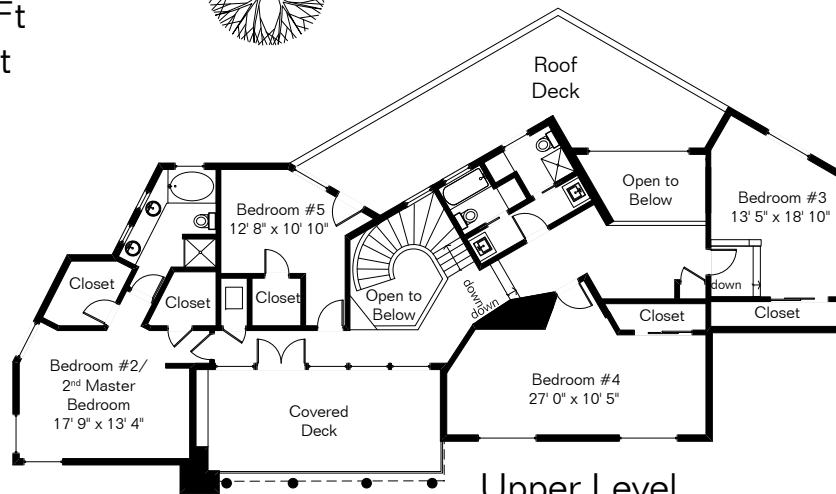

The square footages and room size information are deemed to be reliable but are not guaranteed and should be independently verified. This drawing is for marketing purposes only.

5330 E Placita Casa Rio

Main Level 4,074 Sq Ft

Upper Level 1,974 Sq Ft

Total Living Area 6,048 Sq Ft

6- Car Garage 1,242 Sq Ft

Upper Level

Site Visit September 2020

0 ft. 6 ft. 10 ft. 20 ft.

Copyright 2020 Floor Plans First! LLC
All Rights Reserved.