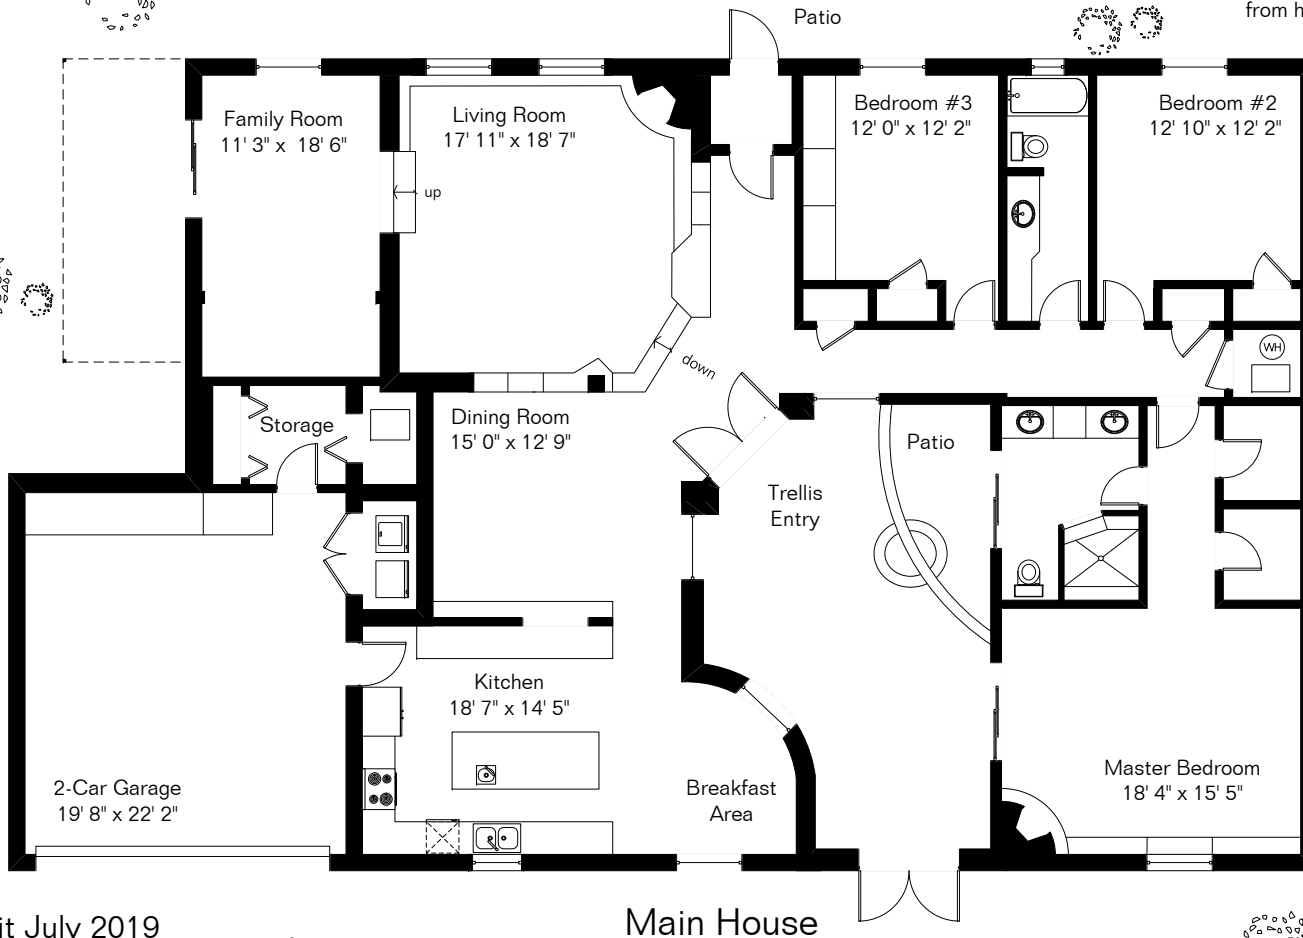

The square footages and room size information are deemed to be reliable but are not guaranteed and should be independently verified.

5408 E Presidio Rd

Guest House

Guest House is farther from house than shown

Main House 2,691 Sq Ft
 Guest House 555 Sq Ft

 Total Living Area 3,246 Sq Ft
 Garage 614 Sq Ft

Site Visit July 2019

0 ft. 6 ft. 10 ft. 20 ft.

Copyright 2019 Floor Plans First! LLC
 All Rights Reserved.

Pool & Spa Area