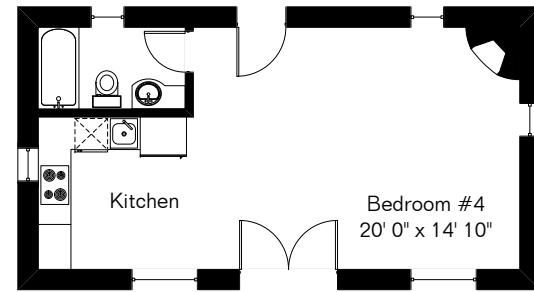

The square footages and room size information are deemed to be reliable but are not guaranteed and should be independently verified.

5408 E Presidio Rd

Guest House

Guest House is farther from house than shown

Main House 2,691 Sq Ft
 Guest House 555 Sq Ft

 Total Living Area 3,246 Sq Ft
 Garage 614 Sq Ft

Site Visit July 2019

0 ft. 6 ft. 10 ft. 20 ft.

Copyright 2019 Floor Plans First! LLC
 All Rights Reserved.

Pool & Spa Area