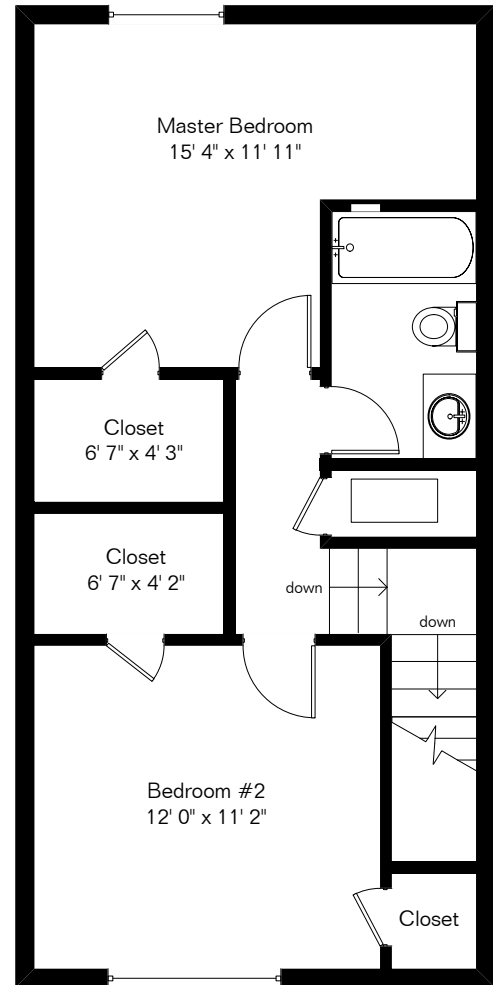

The square footages and room size information are deemed to be reliable but are not guaranteed and should be independently verified. This drawing is for marketing purposes only.

55 N Cherry Ave Unit 206

Living Area 1,079 Sq Ft

1st Floor

2nd Floor

Site Visit February 2022

Copyright 2022 Floor Plans First! LLC
All Rights Reserved.

Floor Plans First!
See the Floor Plan First!
FloorPlansFirst.com™
(520) 881-1500