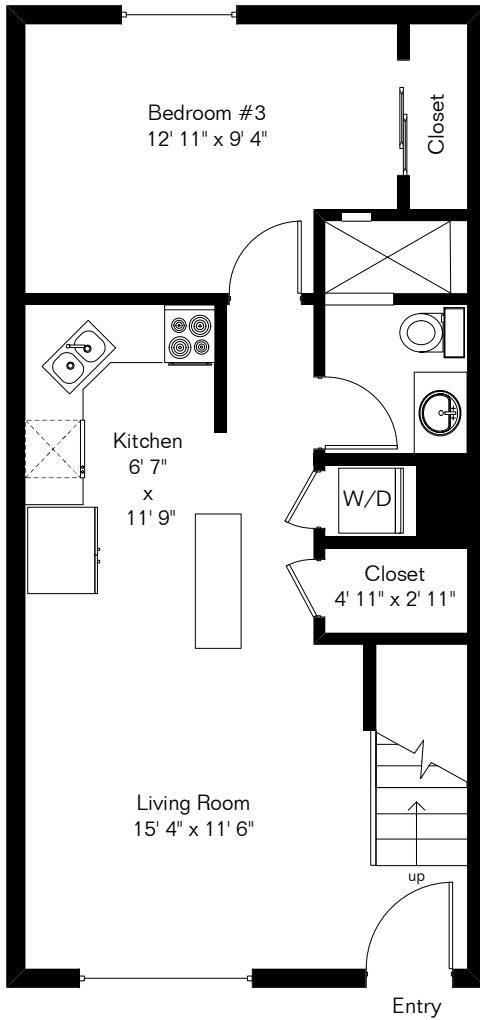

The square footages and room size information are deemed to be reliable but are not guaranteed and should be independently verified. This drawing is for marketing purposes only.

55 N Cherry Ave Unit 206

Living Area 1,079 Sq Ft

1st Floor

2nd Floor

Site Visit February 2022

Copyright 2022 Floor Plans First! LLC
All Rights Reserved.

Floor Plans First!
See the Floor Plan First!
FloorPlansFirst.com™
(520) 881-1500