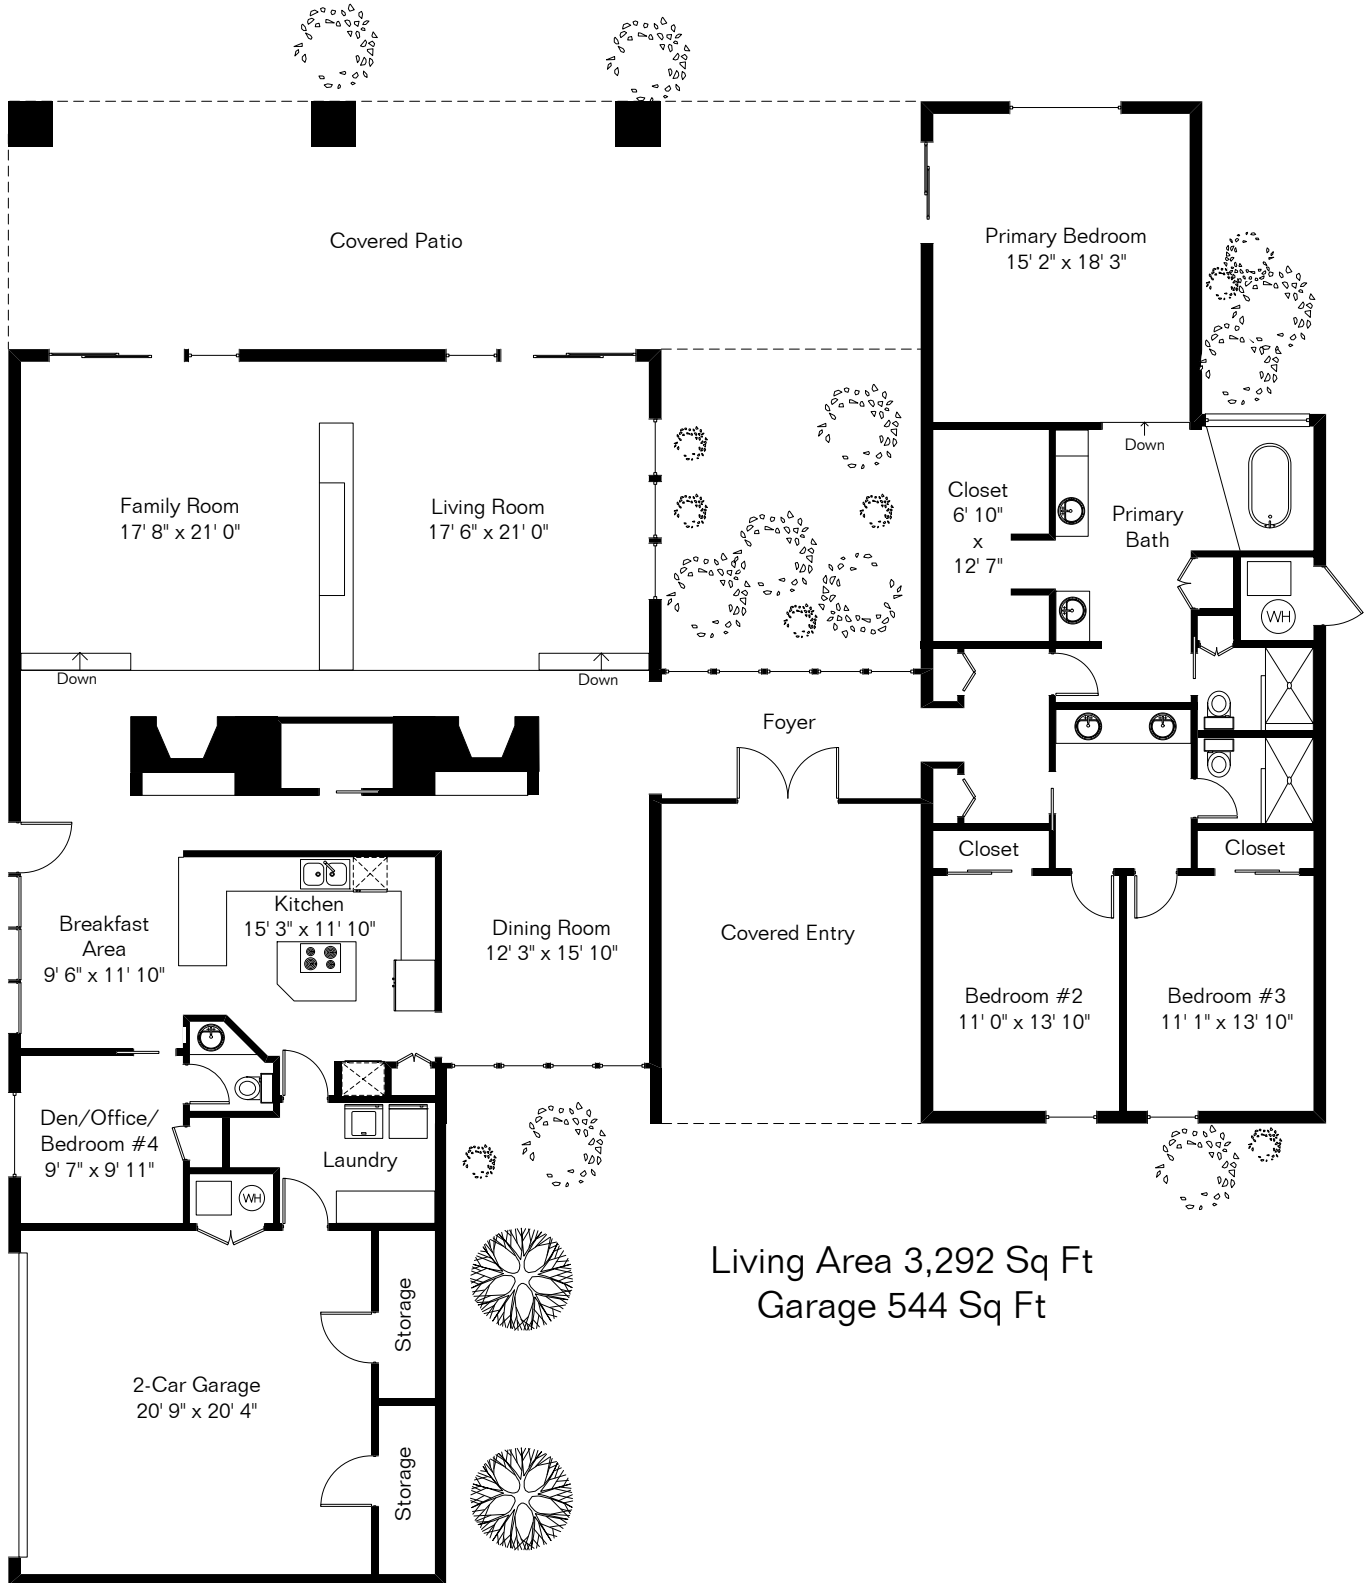

The square footages and room size information are deemed to be reliable but are not guaranteed and should be independently verified. This drawing is for marketing purposes only.

Pool Area

5530 N Entrada Ultima

Site Visit July 2022

0 ft. 6 ft. 10 ft. 20 ft.

Copyright 2022 Floor Plans First! LLC
All Rights Reserved.

Floor Plans First! LLC
See the Floor Plan First™

FloorPlansFirst.com™
(520) 881-1500