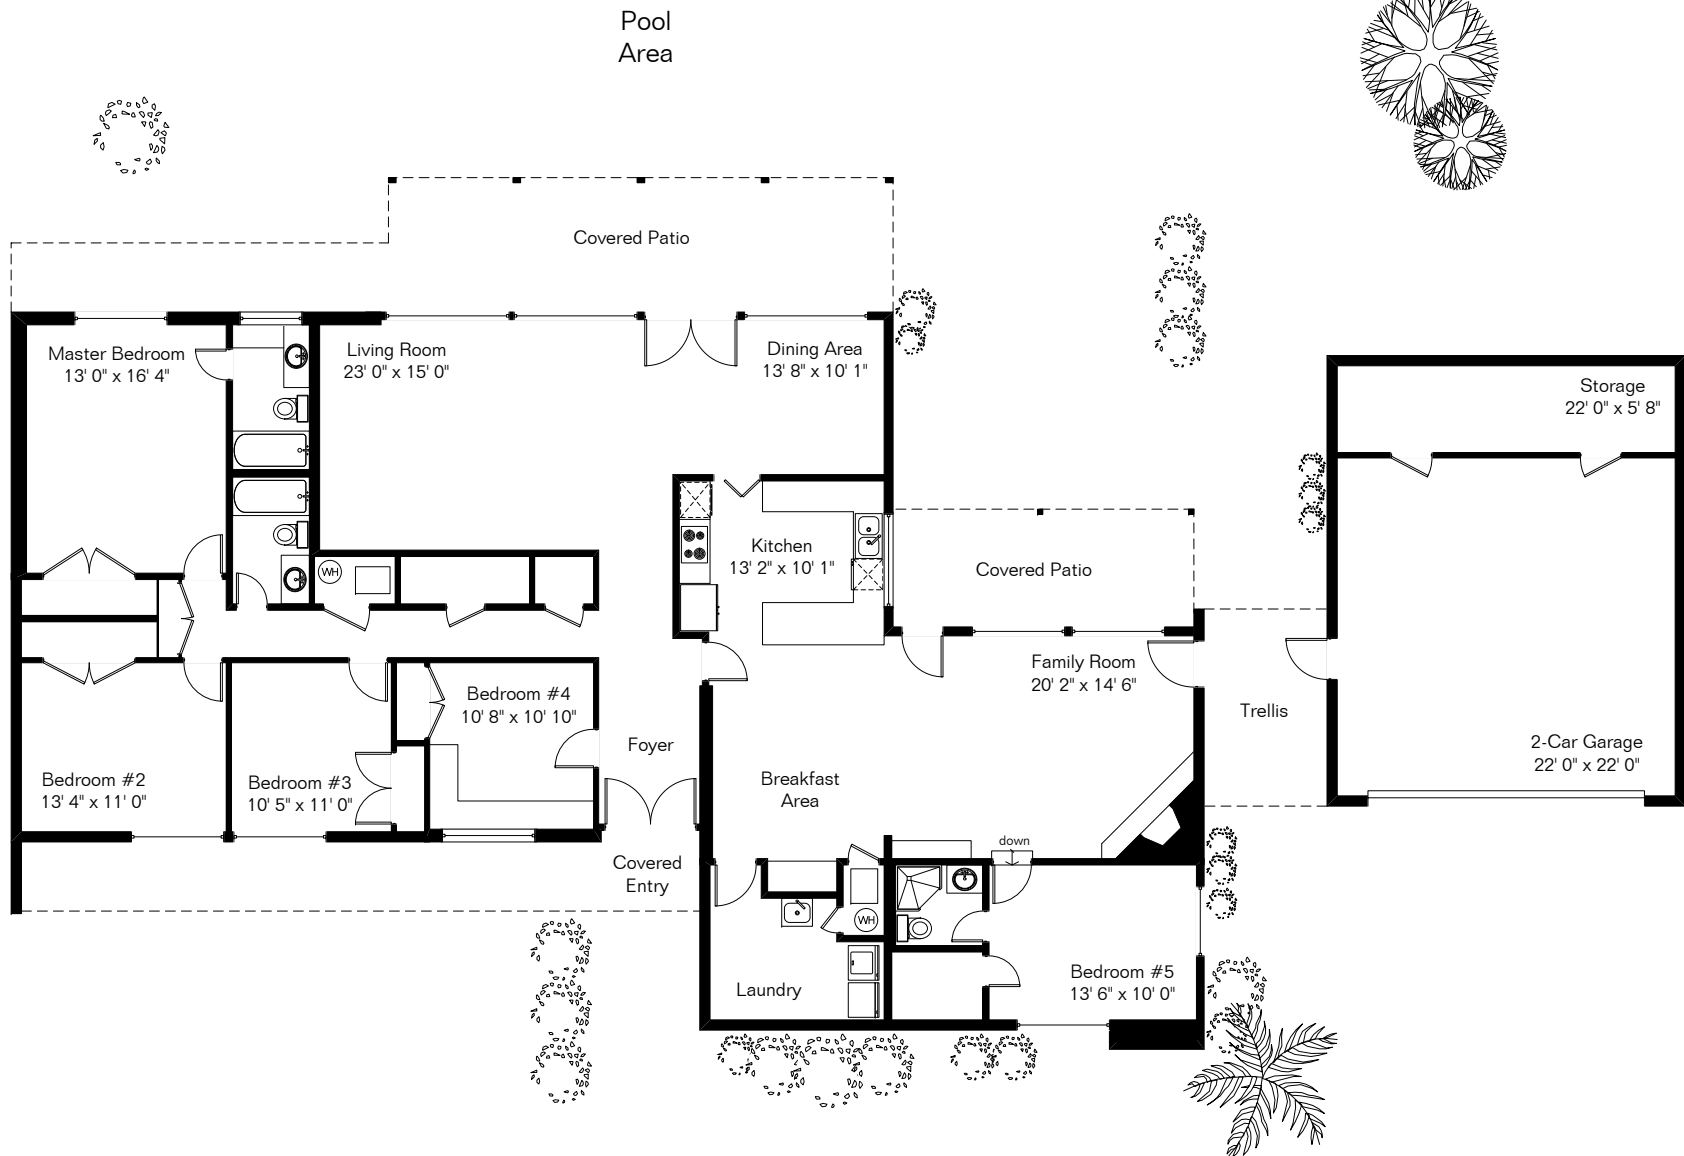

The square footages and room size information are deemed to be reliable but are not guaranteed and should be independently verified. This drawing is for marketing purposes only.

# 5625 E 8<sup>th</sup> St

Site Visit December 2019

0 ft. 6 ft. 10 ft. 20 ft.

Copyright 2019 Floor Plans First! LLC  
All Rights Reserved.

Living Area 2,662 Sq Ft  
Garage 684 Sq Ft

[www.FloorPlansFirst.com](http://www.FloorPlansFirst.com)

Toll Free (877) 887-1500  
Voice (520) 881-1500

Floor Plans First!  
See the Floor Plan First!