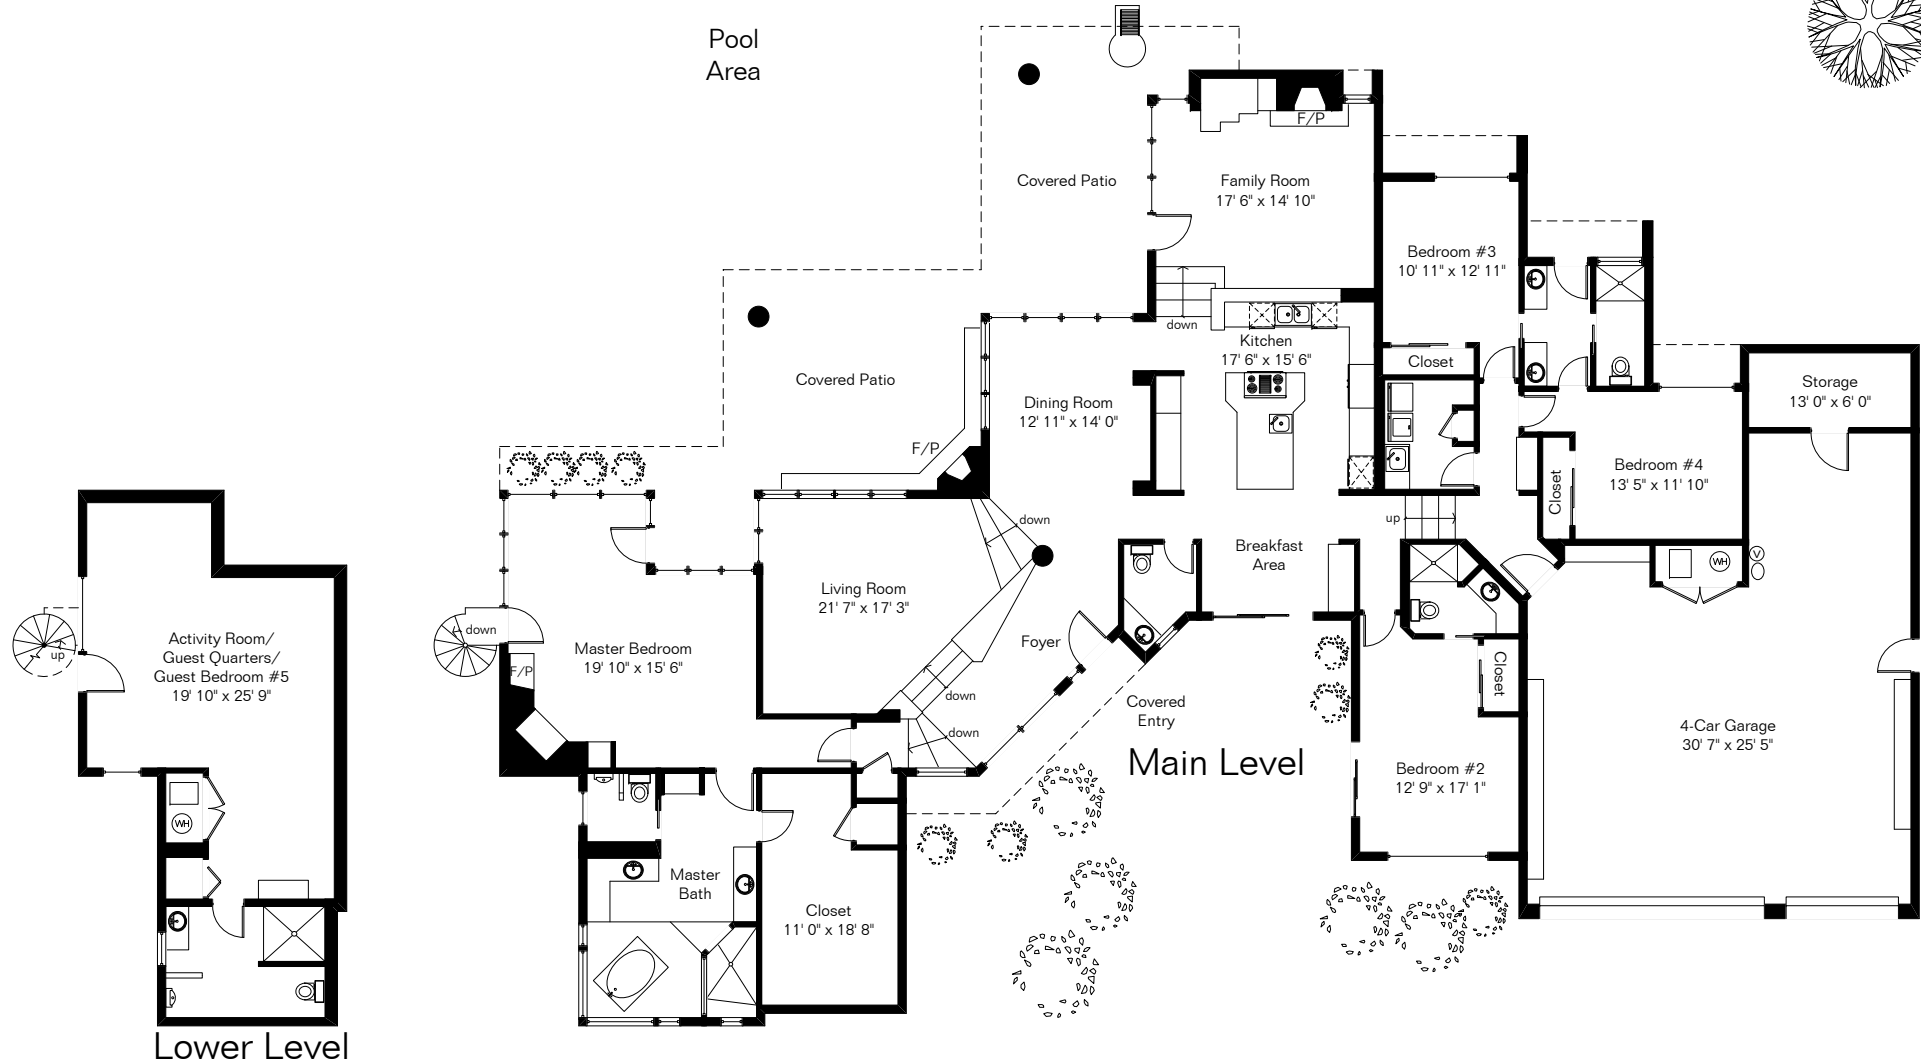

The square footages and room size information are deemed to be reliable but are not guaranteed and should be independently verified. This drawing is for marketing purposes only.

5740 N Via Elena

Lower Level
Guest Quarters

Site Visit August 2020

Copyright 2020 Floor Plans First! LLC
All Rights Reserved.

Main Level 3,608 Sq Ft
Lower Level Guest Quarters 730 Sq Ft
Total Living Area 4,338 Sq Ft
Garage 1,156 Sq Ft