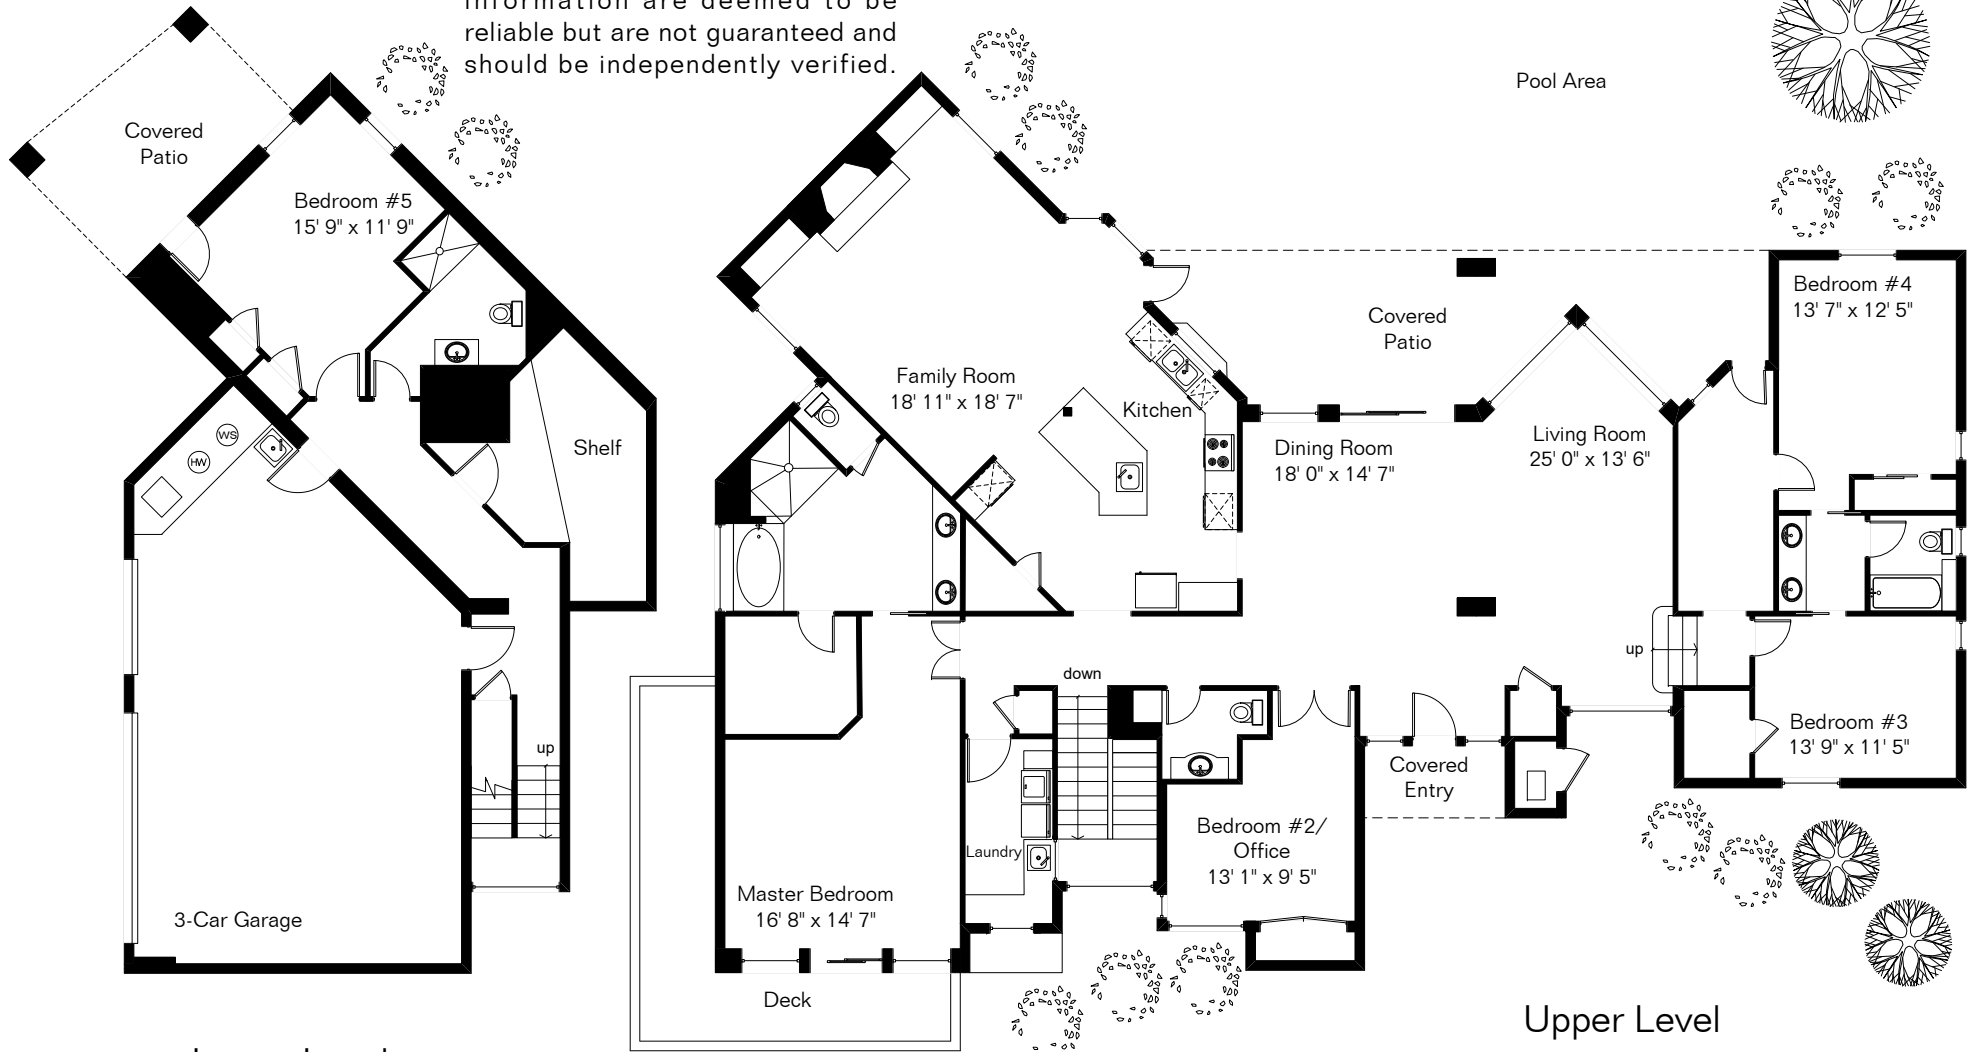

The square footages and room size information are deemed to be reliable but are not guaranteed and should be independently verified.

Lower Level

Upper Level

Living Area 4,101 Sq Ft
Garage 828 Sq Ft

5810 E Placita Rocosa

Site Visit March 2019

Copyright 2019 Floor Plans First! LLC
All Rights Reserved.

www.FloorPlansFirst.com

Toll Free (877) 887-1500
Voice (520) 881-1500

Floor Plans First!
See the Floor Plan First!