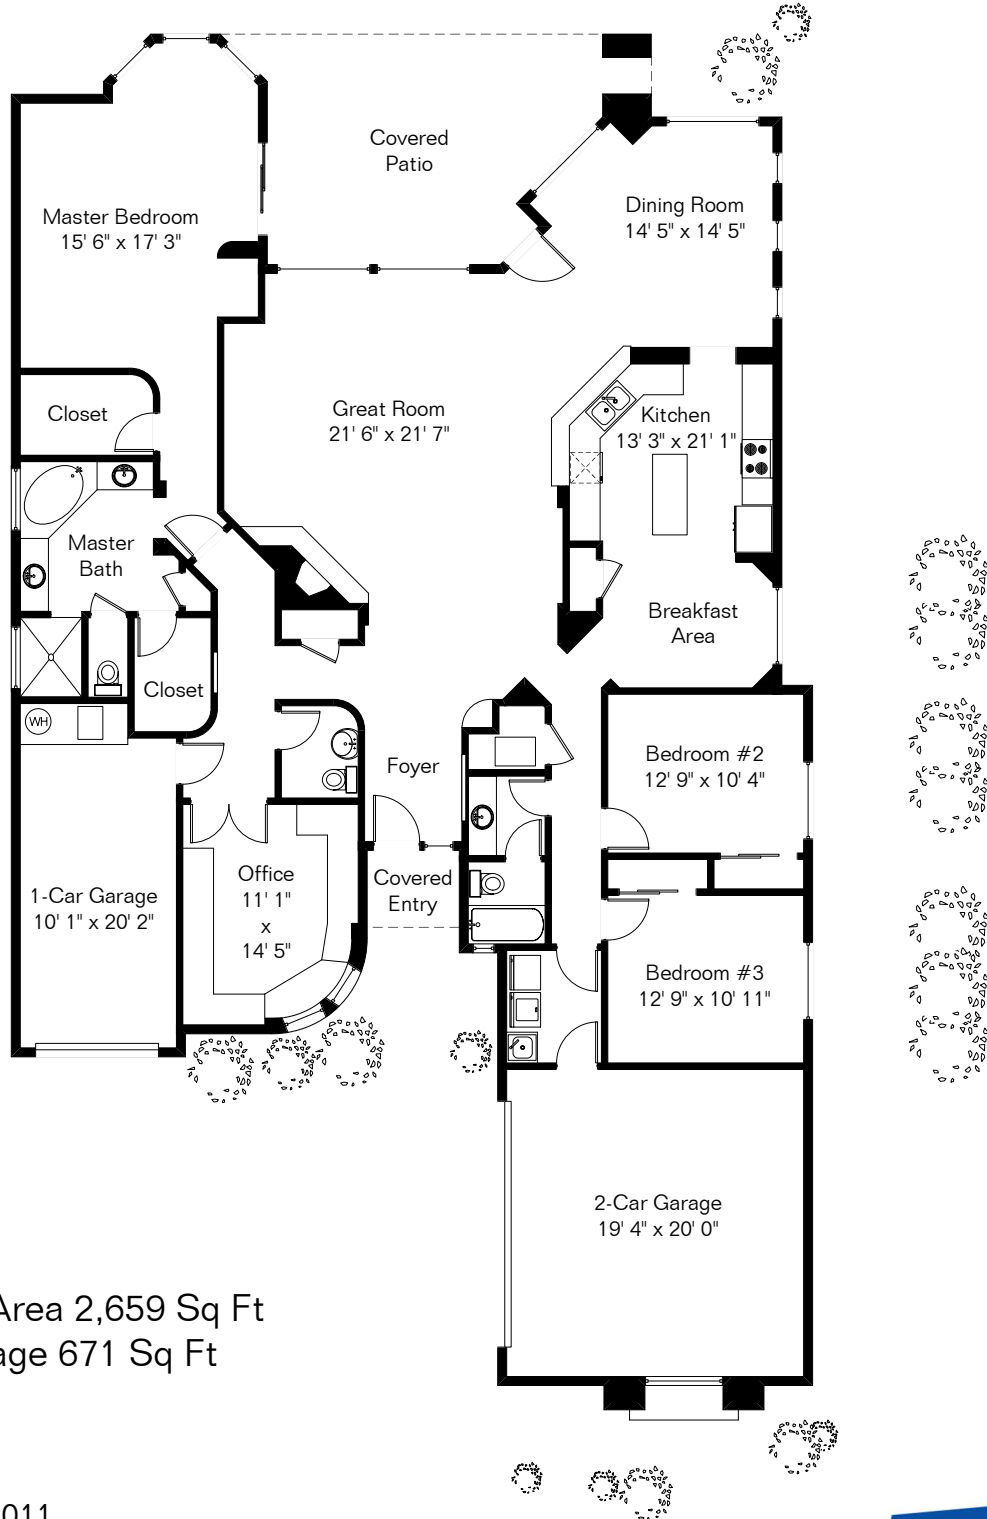

The square footages and room size information are deemed to be reliable but are not guaranteed and should be independently verified. This drawing is for marketing purposes only.

6174 N Via Jaspeada

Living Area 2,659 Sq Ft
Garage 671 Sq Ft

Site Visit December 2011

0 ft. 6 ft. 10 ft. 20 ft.

Copyright 2021 Floor Plans First! LLC
All Rights Reserved.

Floor Plans *First!*
See the Floor Plan First™

FloorPlansFirst.com™
(520) 881-1500