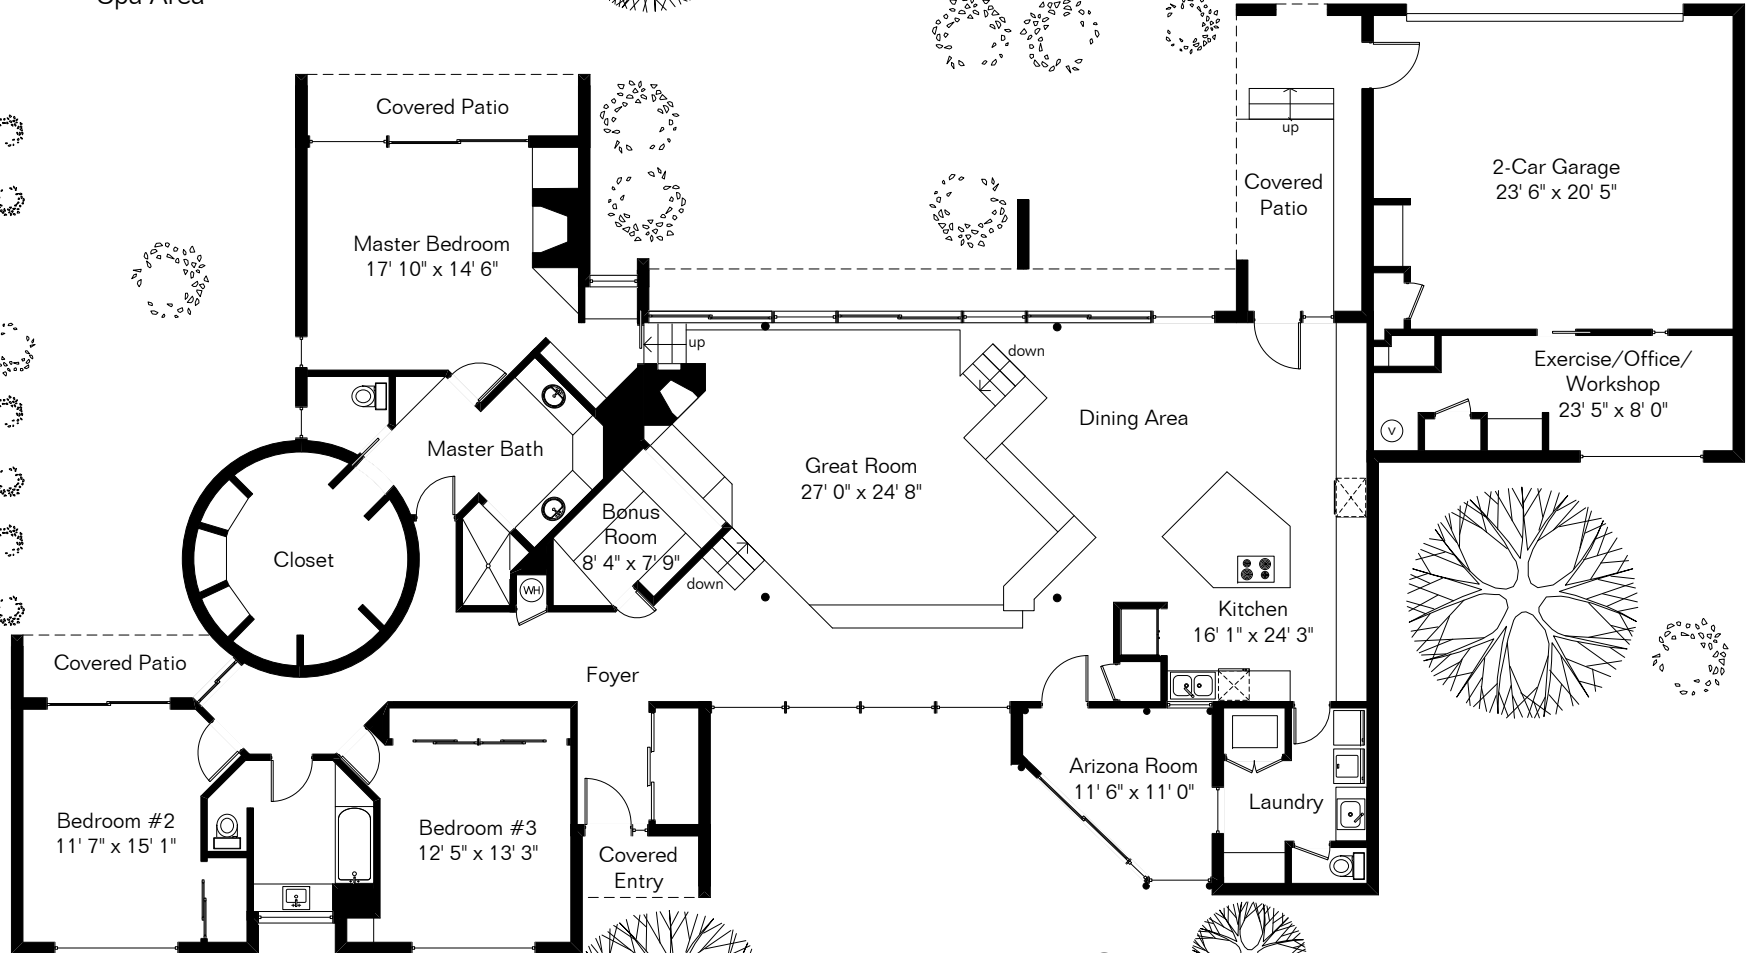

The square footages and room size information are deemed to be reliable but are not guaranteed and should be independently verified. This drawing is for marketing purposes only.

6606 E Circulo Otono

Spa Area

Water Feature

Trellis

Ramada

Grill Area

Trellis

Site Visit September 2020

Copyright 2020 Floor Plans First! LLC
All Rights Reserved.

Living Area 3,157 Sq Ft
Garage 527 Sq Ft
Arizona Room 111 Sq Ft