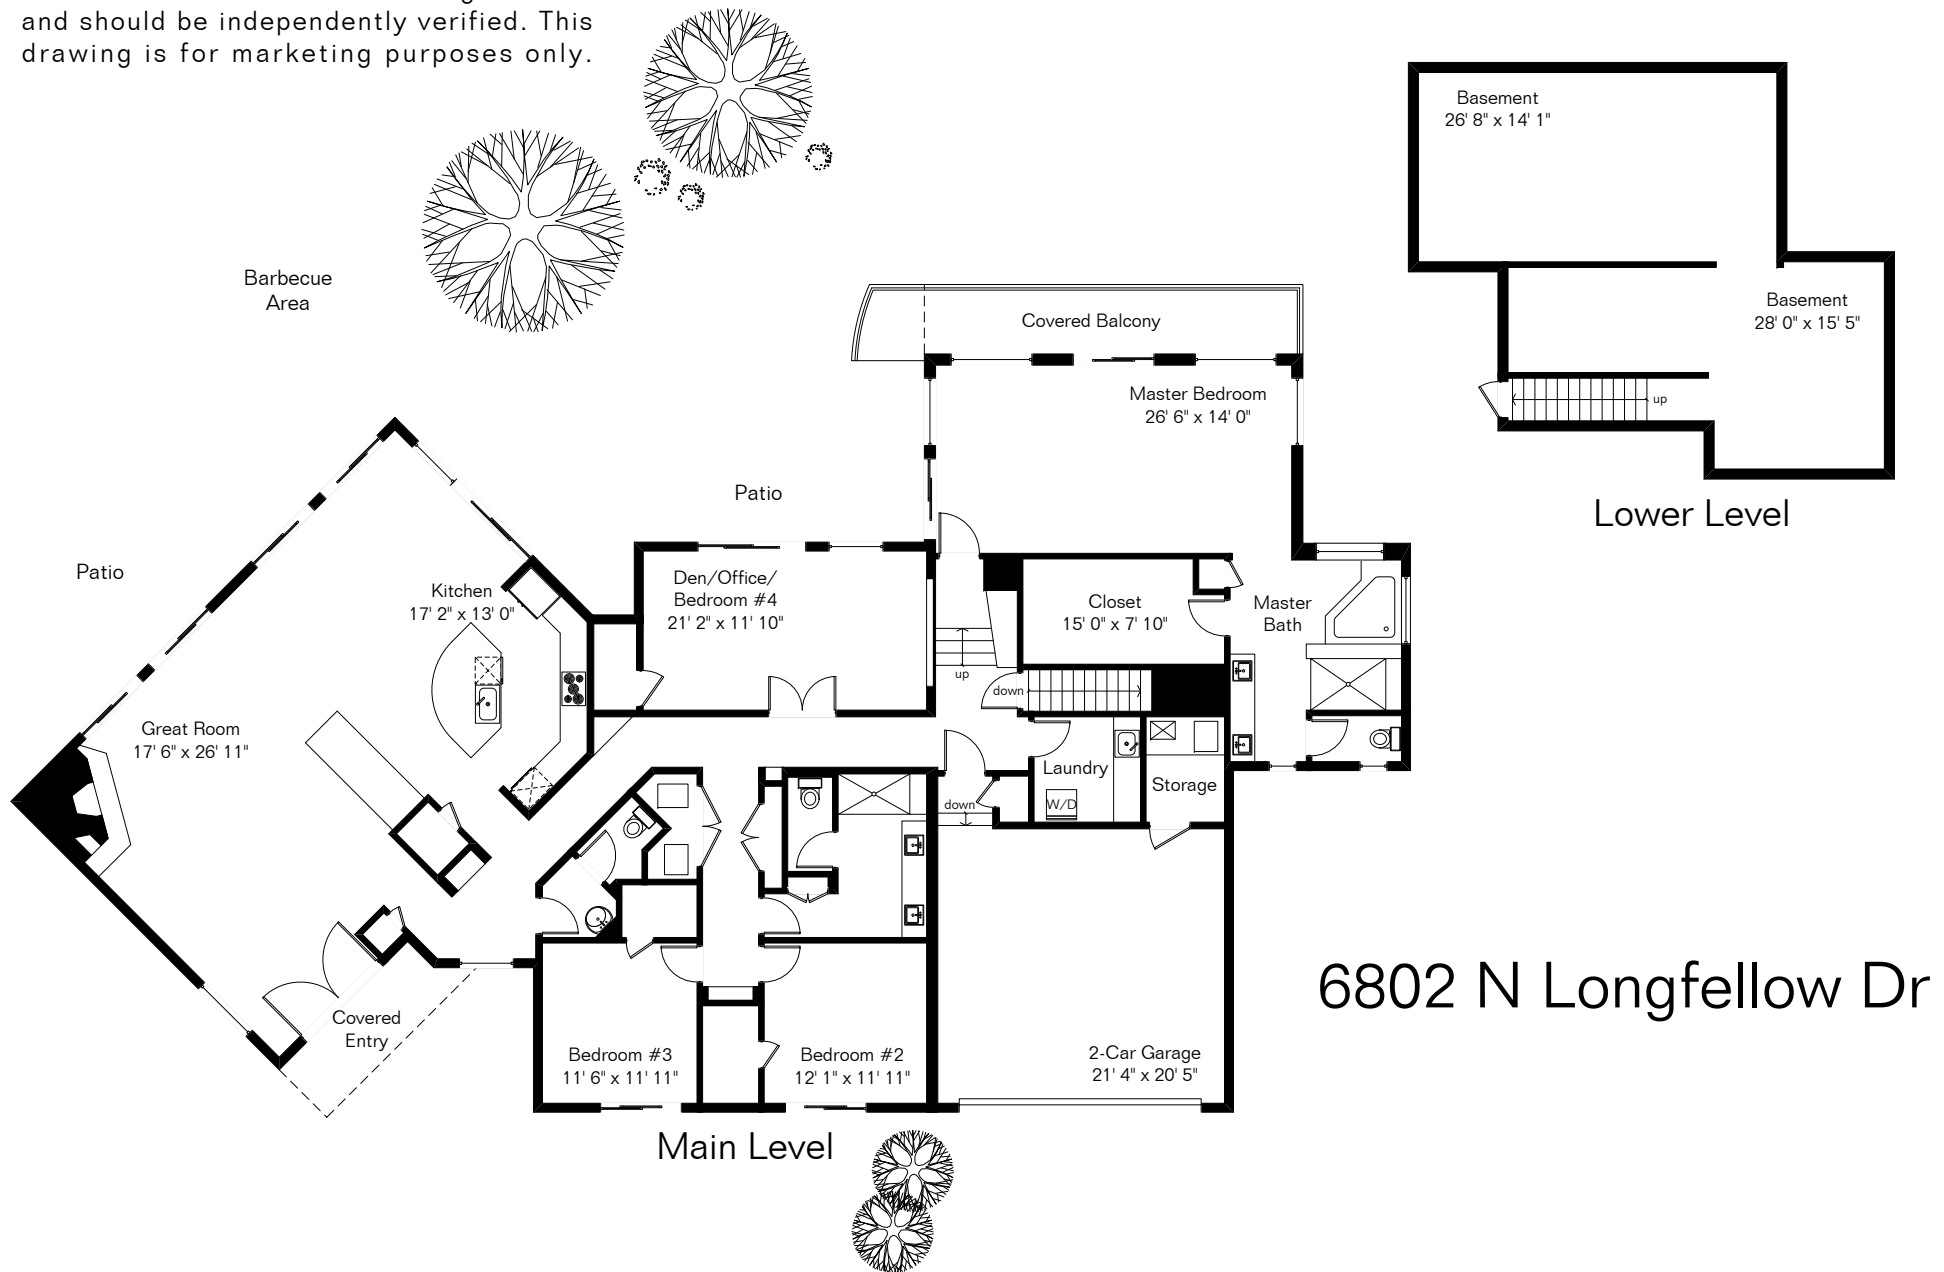

The square footages and room size information are deemed to be reliable but are not guaranteed and should be independently verified. This drawing is for marketing purposes only.

6802 N Longfellow Dr

Site Visit June 2021

0 ft. 6 ft. 10 ft. 20 ft.

Copyright 2021 Floor Plans First! LLC  
All Rights Reserved.

Living Area 3,333 Sq Ft  
Basement 881 Sq Ft  
Garage 542 Sq Ft

**Floor Plans First!**  
See the Floor Plan First™  
FloorPlansFirst.com™  
(520) 881-1500