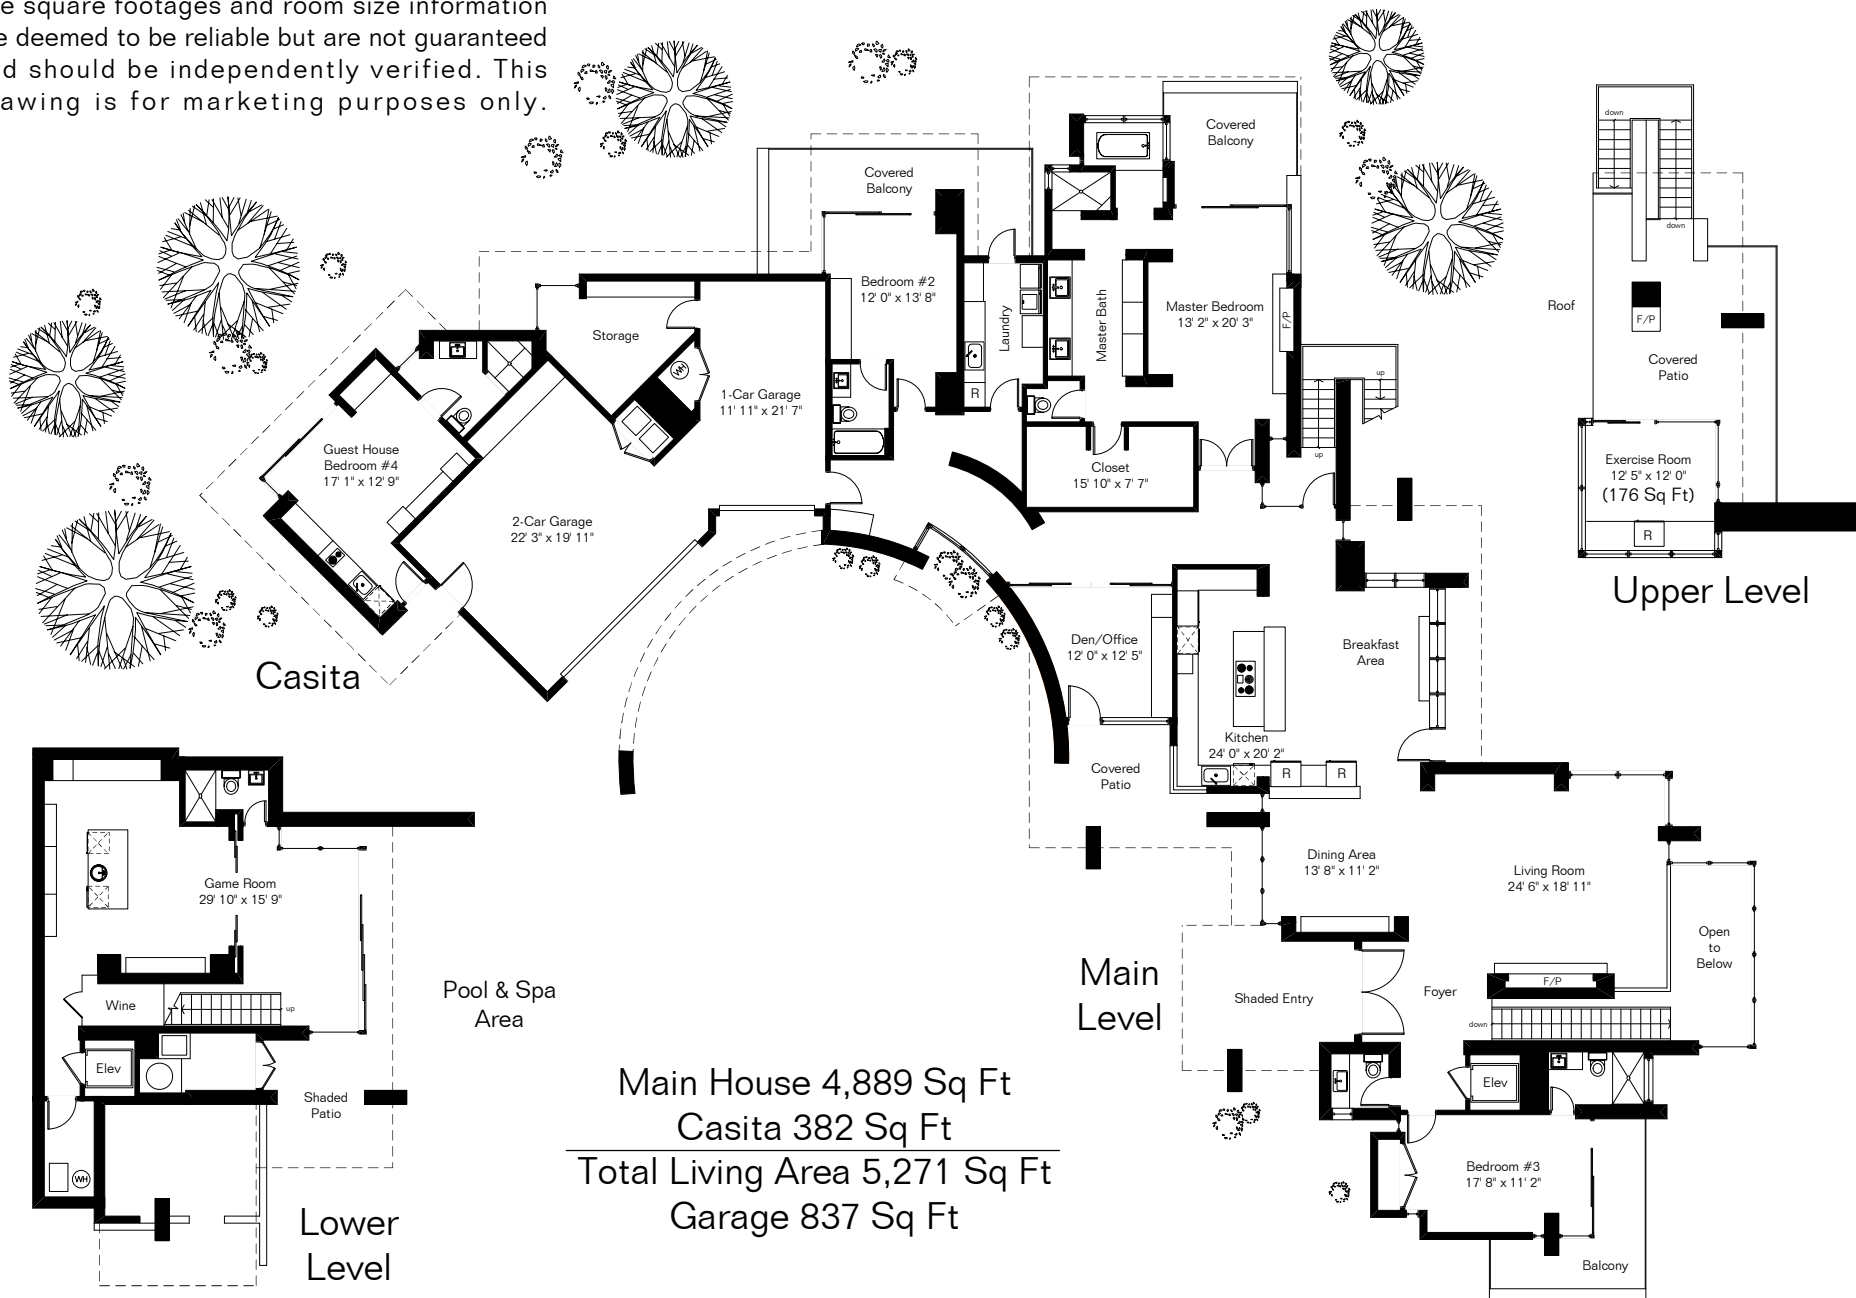

The square footages and room size information are deemed to be reliable but are not guaranteed and should be independently verified. This drawing is for marketing purposes only.

Main House 4,889 Sq Ft
 Casita 382 Sq Ft
 Total Living Area 5,271 Sq Ft
 Garage 837 Sq Ft

6830 N Hole in the Wall Way

Site Visit December 2015

0 ft. 6 ft. 10 ft. 20 ft.

Copyright 2023 Floor Plans First! LLC
 All Rights Reserved.

Floor Plans First!
 See the Floor Plan First!
 FloorPlansFirst.com
 (520) 881-1500