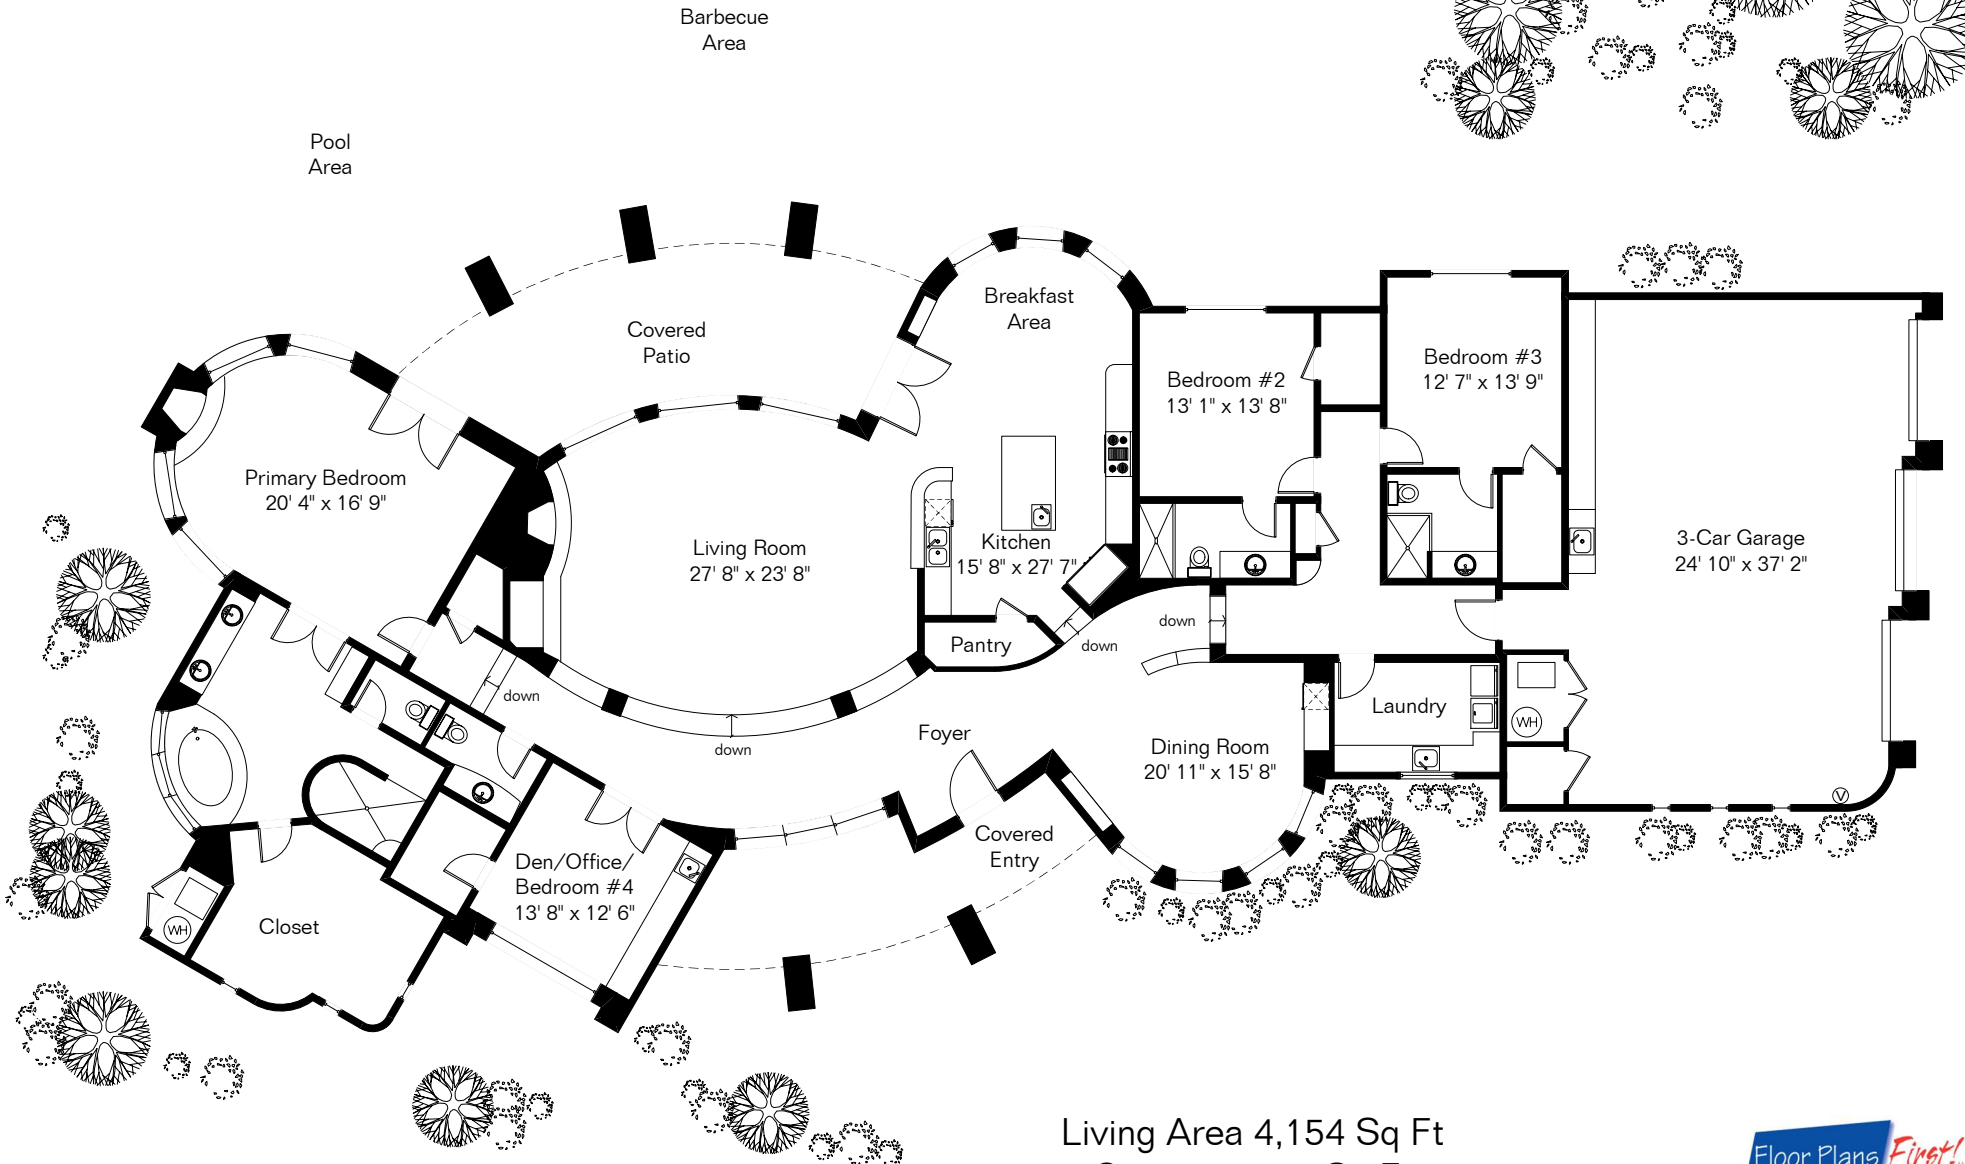

The square footages and room size information are deemed to be reliable but are not guaranteed and should be independently verified. This drawing is for marketing purposes only.

7422 N Secret Canyon Dr

Living Area 4,154 Sq Ft
Garage 1,069 Sq Ft

Site Visit December 2024

Copyright 2024 Floor Plans First! LLC
All Rights Reserved.

Floor Plans *First!*
See the Floor Plan First™
FloorPlansFirst.com™
(520) 881-1500