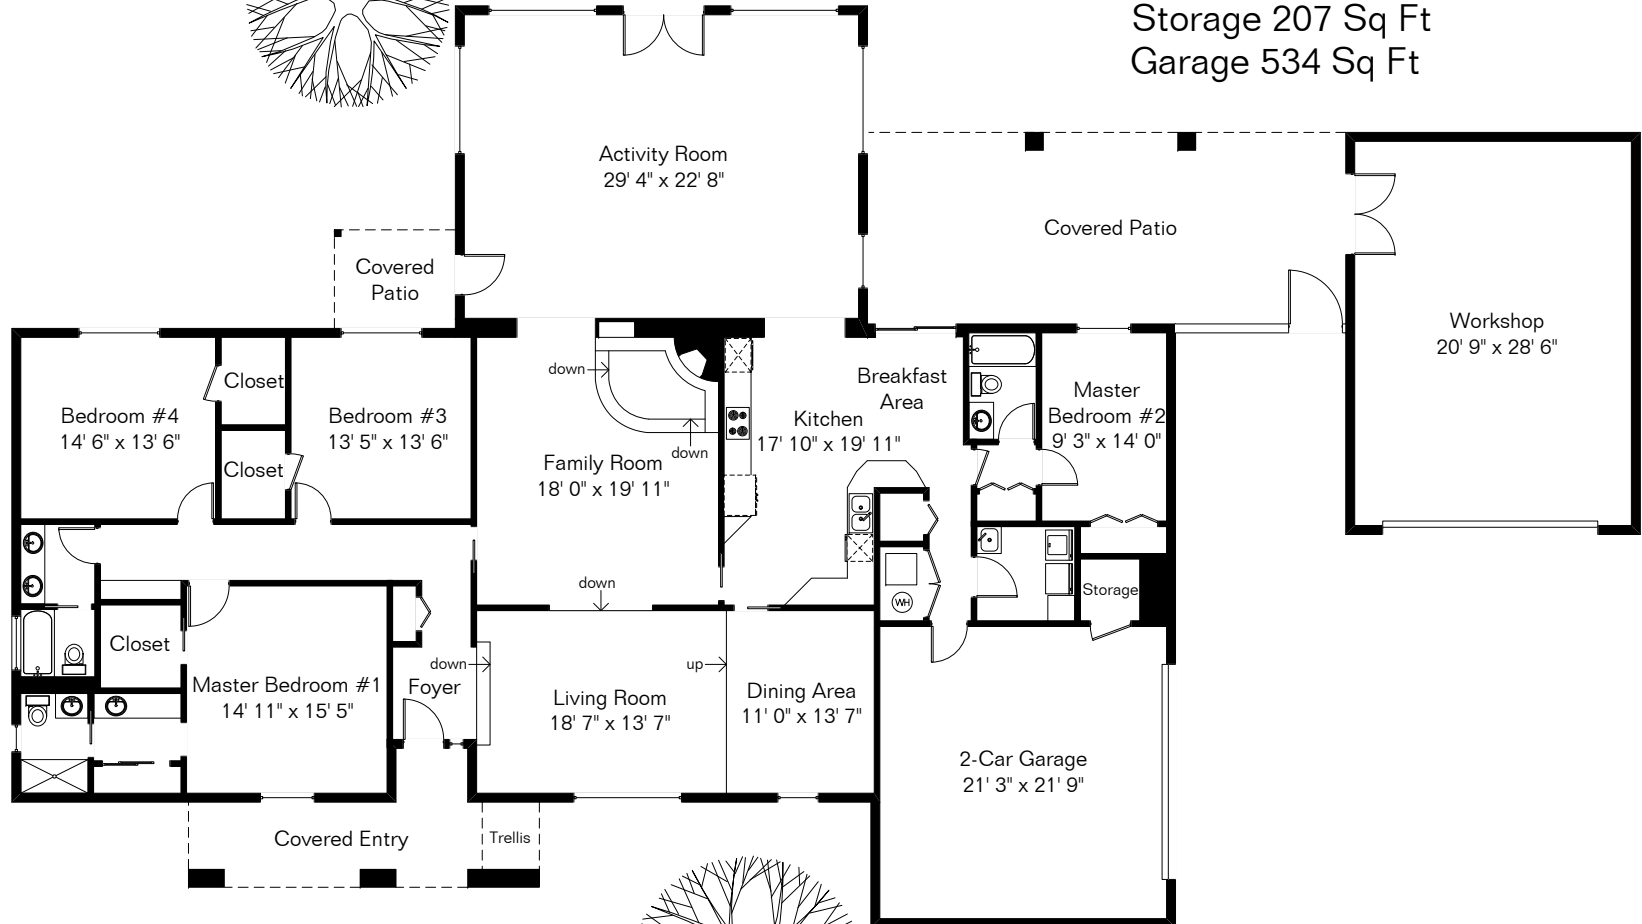

The square footages and room size information are deemed to be reliable but are not guaranteed and should be independently verified.

8422 E Hillwood Lane

Spa Area

Storage is farther from house than shown

Main House 3,452 Sq Ft
Workshop 656 Sq Ft

Total Living Area 4,108 Sq Ft
Storage 207 Sq Ft
Garage 534 Sq Ft

Site Visit October 2019

0 ft. 6 ft. 10 ft. 20 ft.

Copyright 2019 Floor Plans First! LLC
All Rights Reserved.