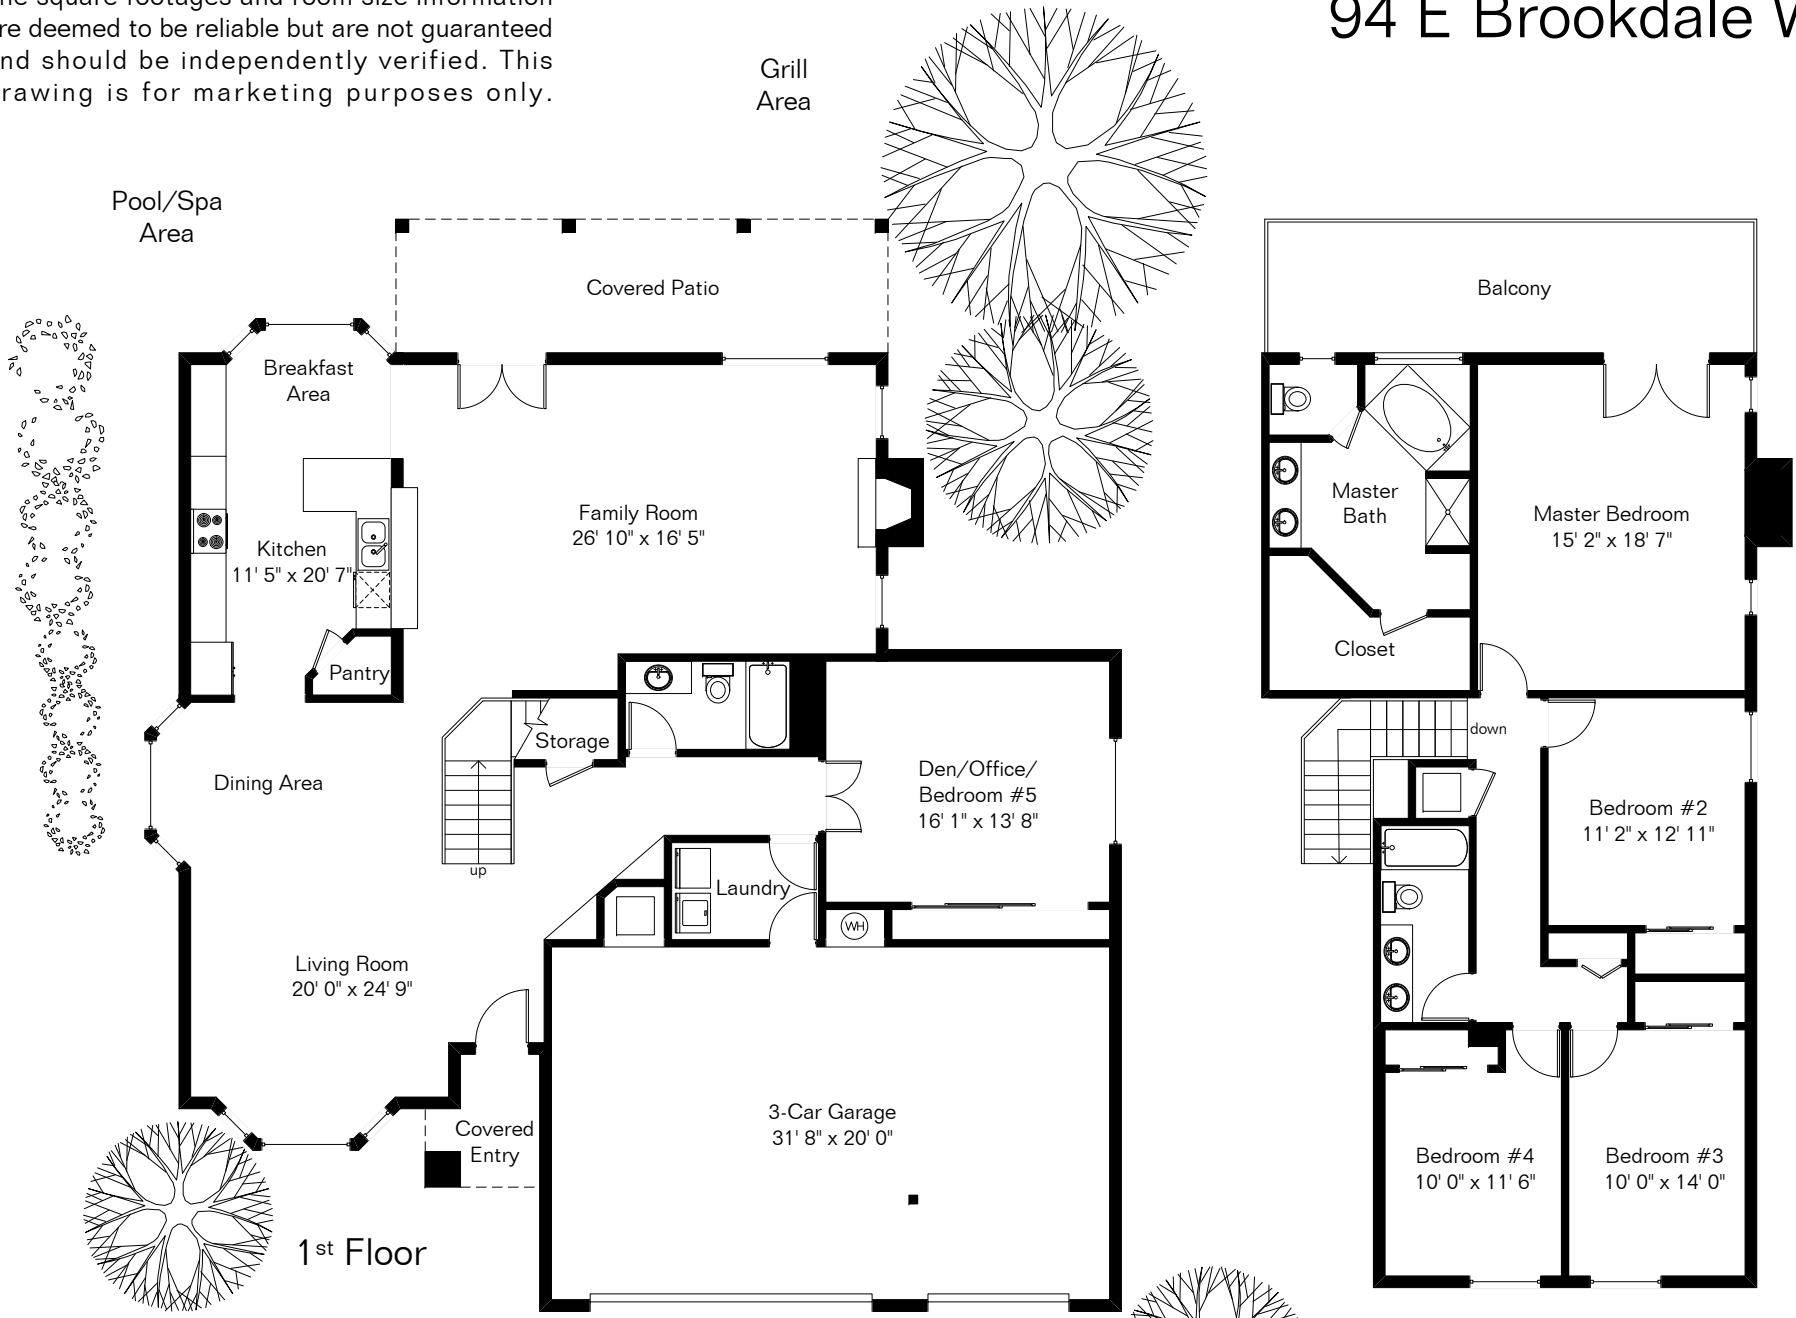

The square footages and room size information are deemed to be reliable but are not guaranteed and should be independently verified. This drawing is for marketing purposes only.

94 E Brookdale Way

Site Visit March 2020

Copyright 2020 Floor Plans First! LLC
All Rights Reserved.

1st Floor 1,789 Sq Ft
2nd Floor 1,315 Sq Ft
Total Living Area 3,104 Sq Ft
Garage 697 Sq Ft

www.FloorPlansFirst.com

Toll Free (877) 887-1500
Voice (520) 881-1500

Floor Plans First!
See the Floor Plan First!